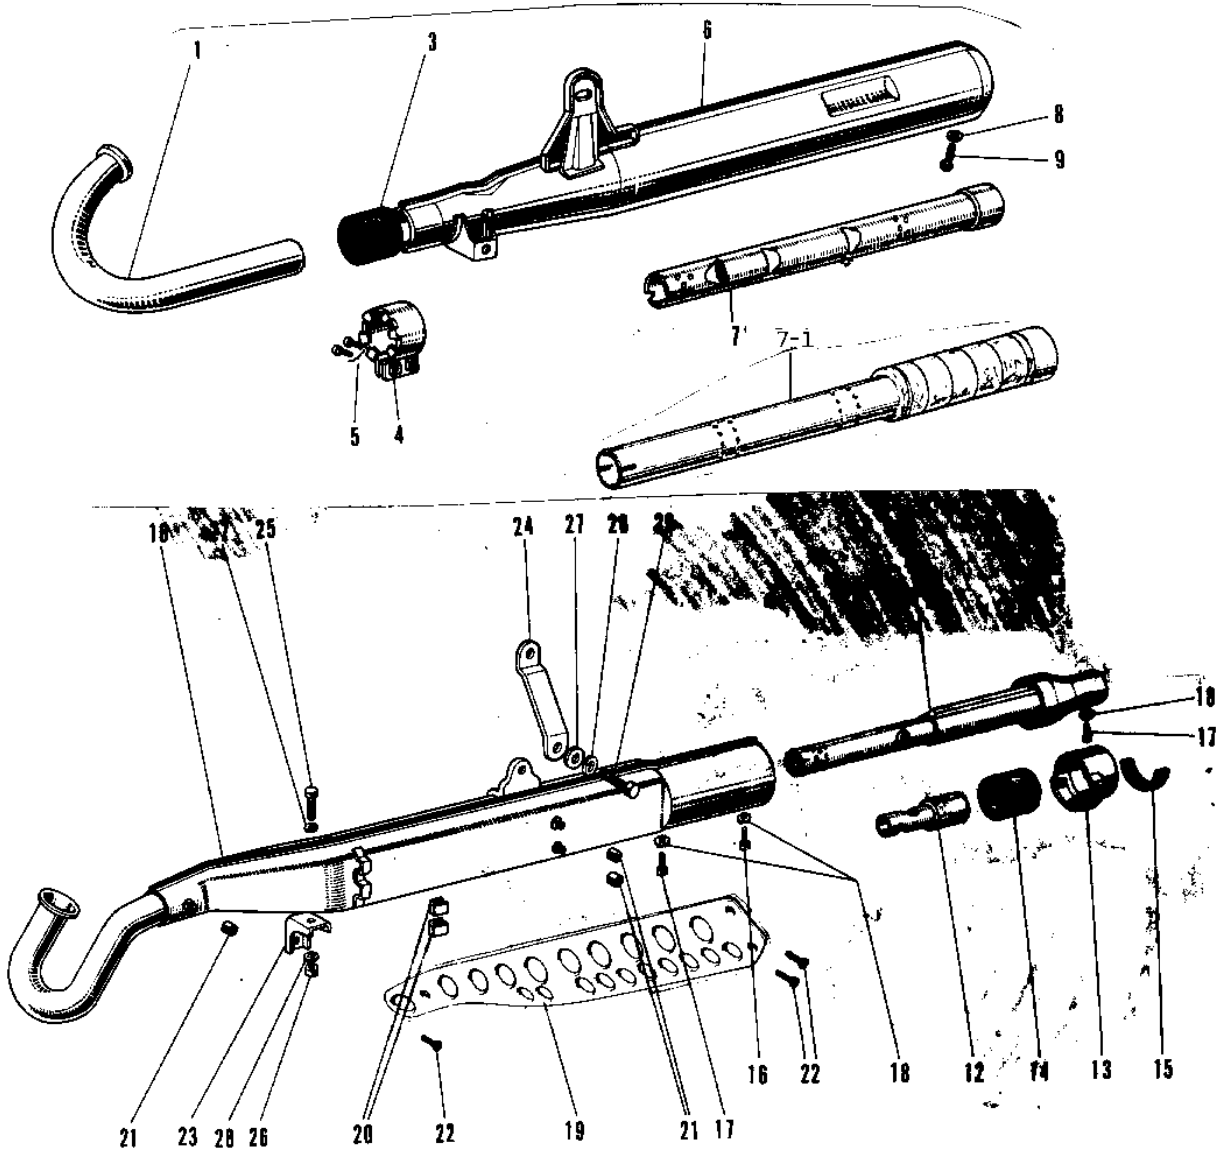

# 1969 G3SS PARTS LIST

## MUFFLER ('69-'73)

ITEM NAME	PART NUMBER	QUANTITY
MUFFLER ASSY (Ref # 10-12)	18001-025	
SPARK ARRESTER COMP (Ref # 11)	18033-029	
UNAVAILABLE IN PRICE BOOK (Ref # 12)	18033-028	
TAIL PIECE (Ref # 13)	18048-012	
ELEMENT TAIL PIECE (Ref # 14)	18050-003	
GASKET TAIL PIECE (Ref # 15)	18068-006	
UNAVAILABLE IN PRICE BOOK (Ref # 16)	110B0606	
BOLT,6X10 (Ref # 17)	112G0610	
WASHER LOCK 6MM (Ref # 18)	464H0600	
COVER-MUFFLER,BLACK (Ref # 19)	18057-035-21	
INSULATOR (Ref # 20)	18065-007	
INSULATOR (Ref # 21)	18065-001	
SCREW PAN HEAD 6X10 (Ref # 22)	221E0610	
BRACKET FRONT MUFFLER (Ref # 23)	18061-019	
BRACKET REAR MUFFLER (Ref # 24)	18061-024	
BOLT HEX HEAD 8X16 (Ref # 25)	116B0816	
NUT,8MM (Ref # 26)	311B0800	
WASHER PLAIN 8MM (Ref # 27)	410B0800	
WASHER SPRING 8MM (Ref # 28)	461F0800	
BOLT HEX HEAD 8X16 (Ref # 29)	110N0816	