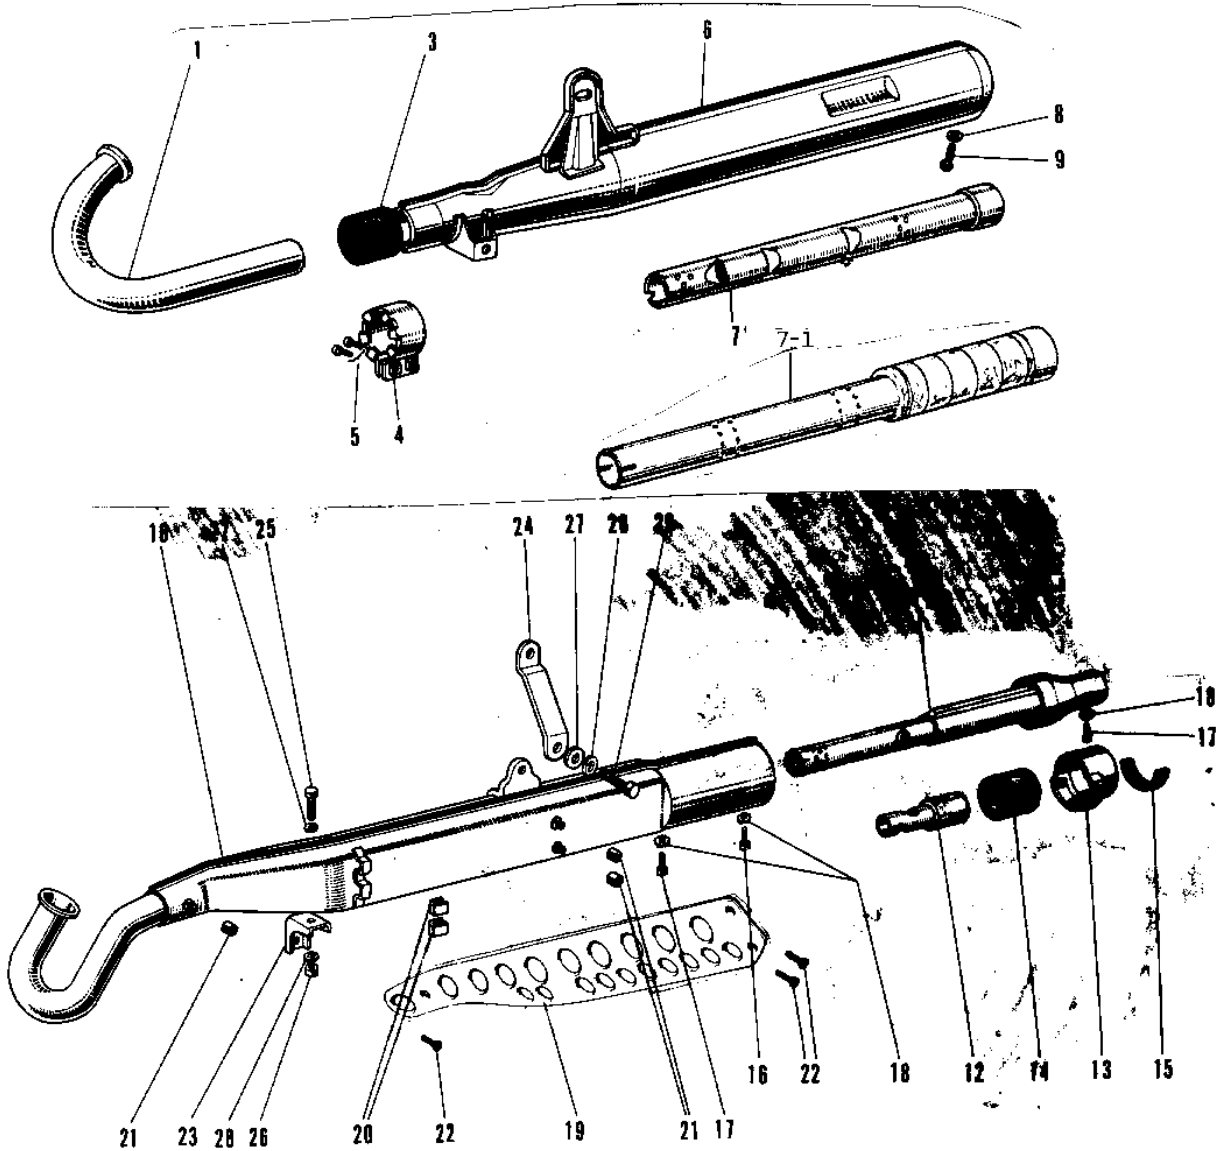

1969 G3SS PARTS DIAGRAM

MUFFLER ('69-'73)

1969 G3SS PARTS LIST

MUFFLER ('69-'73)

ITEM NAME	PART NUMBER	QUANTITY
MUFFLER ASSY (Ref # 10-12)	18001-025	
SPARK ARRESTER COMP (Ref # 11)	18033-029	
UNAVAILABLE IN PRICE BOOK (Ref # 12)	18033-028	
TAIL PIECE (Ref # 13)	18048-012	
ELEMENT TAIL PIECE (Ref # 14)	18050-003	
GASKET TAIL PIECE (Ref # 15)	18068-006	
UNAVAILABLE IN PRICE BOOK (Ref # 16)	110B0606	
BOLT,6X10 (Ref # 17)	112G0610	
WASHER LOCK 6MM (Ref # 18)	464H0600	
COVER-MUFFLER,BLACK (Ref # 19)	18057-035-21	
INSULATOR (Ref # 20)	18065-007	
INSULATOR (Ref # 21)	18065-001	
SCREW PAN HEAD 6X10 (Ref # 22)	221E0610	
BRACKET FRONT MUFFLER (Ref # 23)	18061-019	
BRACKET REAR MUFFLER (Ref # 24)	18061-024	
BOLT HEX HEAD 8X16 (Ref # 25)	116B0816	
NUT,8MM (Ref # 26)	311B0800	
WASHER PLAIN 8MM (Ref # 27)	410B0800	
WASHER SPRING 8MM (Ref # 28)	461F0800	
BOLT HEX HEAD 8X16 (Ref # 29)	110N0816	