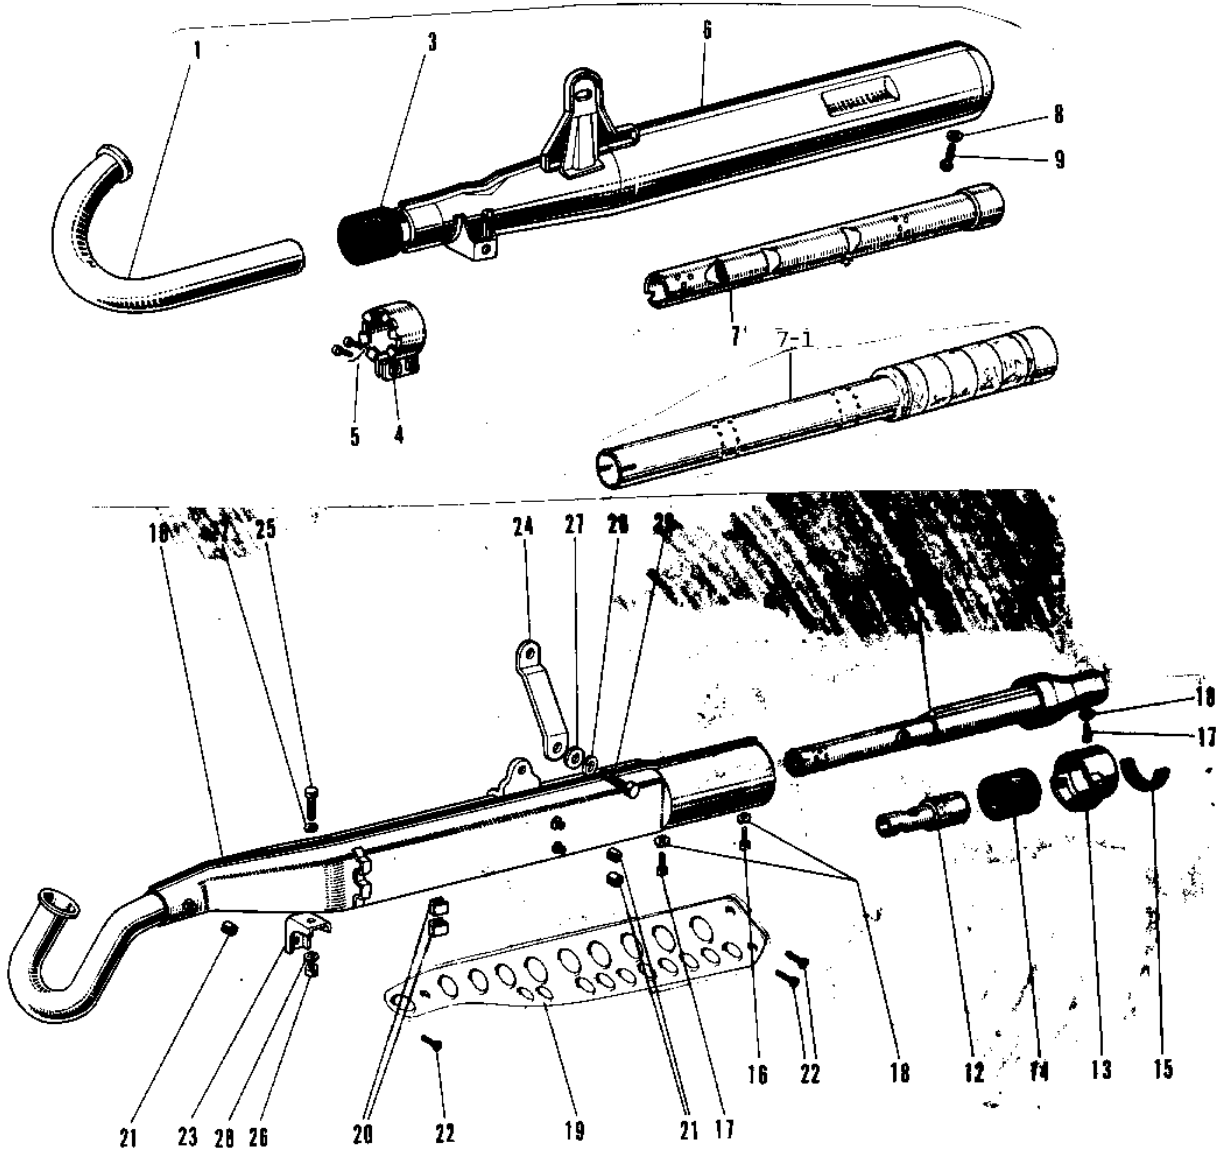

1970 Bushmaster PARTS DIAGRAM

MUFFLER ('69-'73)

1970 Bushmaster PARTS LIST

MUFFLER ('69-'73)

ITEM NAME	PART NUMBER	QUANTITY
MUFFLER ASSY (Ref # 10-12)	18001-025	1
SPARK ARRESTER COMP (Ref # 11)	18033-029	1
UNAVAILABLE IN PRICE BOOK (Ref # 12)	18033-028	1
TAIL PIECE (Ref # 13)	18048-012	1
ELEMENT TAIL PIECE (Ref # 14)	18050-003	1
GASKET TAIL PIECE (Ref # 15)	18068-006	1
UNAVAILABLE IN PRICE BOOK (Ref # 16)	110B0606	1
BOLT,6X10 (Ref # 17)	112G0610	2
WASHER LOCK 6MM (Ref # 18)	464H0600	3
COVER-MUFFLER,BLACK (Ref # 19)	18057-035-21	1
INSULATOR (Ref # 20)	18065-007	2
INSULATOR (Ref # 21)	18065-001	3
SCREW PAN HEAD 6X10 (Ref # 22)	221E0610	3
BRACKET FRONT MUFFLER (Ref # 23)	18061-019	1
BRACKET REAR MUFFLER (Ref # 24)	18061-024	1
BOLT HEX HEAD 8X16 (Ref # 25)	116B0816	1
NUT,8MM (Ref # 26)	311B0800	1
WASHER PLAIN 8MM (Ref # 27)	410B0800	2
WASHER SPRING 8MM (Ref # 28)	461F0800	2
BOLT HEX HEAD 8X16 (Ref # 29)	110N0816	1