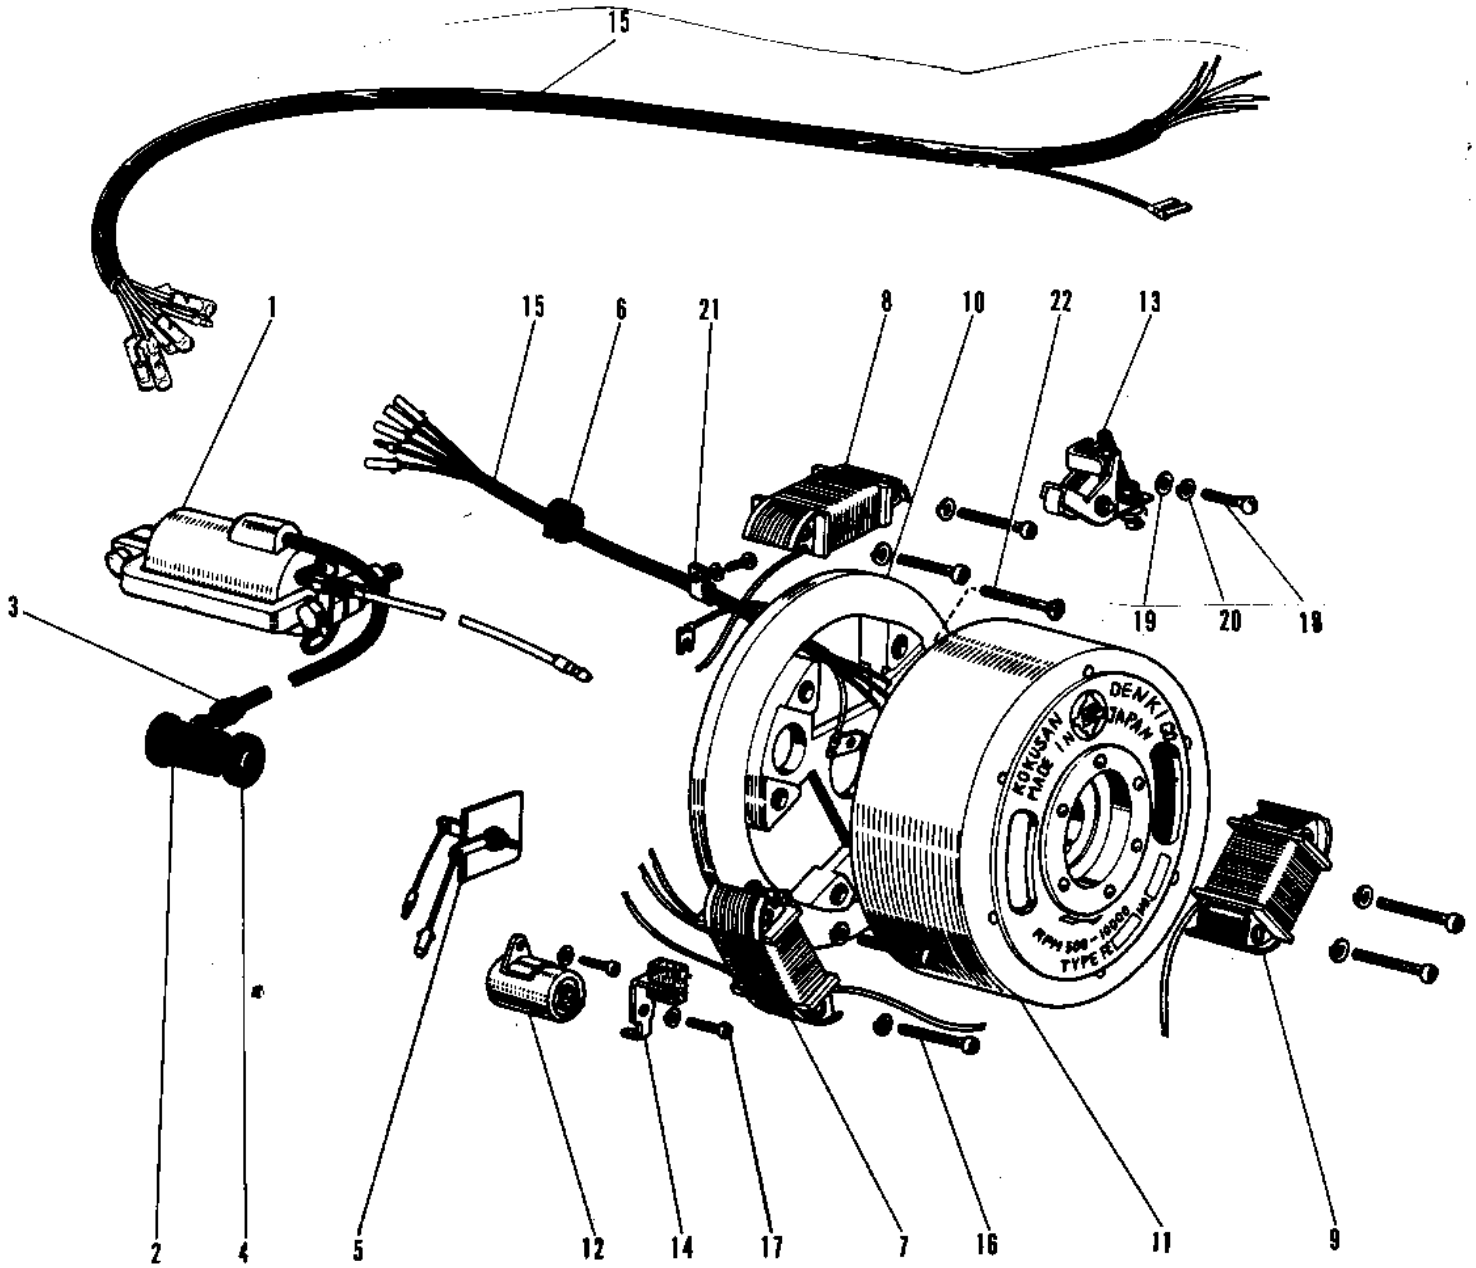

1971 G3SS-A PARTS DIAGRAM

IGNITION (69-'73)

1971 G3SS-A PARTS LIST

IGNITION ('69-'73)

ITEM NAME	PART NUMBER	QUANTITY
COIL IGNITION (Ref # 1)	21121-1048	1
CAP-SPARK PLUG (Ref # 2)	21130-016	1
GROMMET-PLUG CAP,A (Ref # 3)	21131-004	1
GROMMET,SPARK PLG CAP (Ref # 4)	21132-005	1
RECTIFIER (Ref # 5)	21061-5001	1
GROMMET WIRING HARN (Ref # 6)	21017-002	1
MAGNETO FLYWEEL (Ref # 7~21)	21002-008	1
MAGNETO FLYWHEEL (Ref # 7~21)	21002-018	1
COIL LIGHTING A (Ref # 7)	21047-006	1
COIL LIGHTING A (Ref # 7)	21047-010	1
COIL LIGHTING B (Ref # 8)	21047-007	1
COIL LIGHTING B (Ref # 8)	21047-011	1
COIL PRIMARY (Ref # 9)	21049-006	1
PLATE-COIL,MAGNETO (Ref # 10)	21048-1002	1
MAGNETO ASSY (Ref # 11)	21002-1055	1
CONDENSER (Ref # 12)	21013-006	1
BREAKER ASSY CONTACT (Ref # 13)	21008-006	1
FELT OIL (Ref # 14)	21019-005	1
WIRING HARNESS MAGNT (Ref # 15)	21029-003	1
WIRING HARNESS MAG (Ref # 15)	21029-014	1
SCREW PAN HEAD 4X30 (Ref # 16)	220E0430	6
SCREW PAN HEAD 4X6 (Ref # 17)	220B0406	3
SCREW-PAN-CRSOSS,4X12 (Ref # 18)	220B0412	1
WASHER PLAIN 4MM (Ref # 19)	410B0400	1
WASHER-SPRING, 4 M/M (Ref # 20)	461F0400	9
CLAMP WIRING HARNESS (Ref # 21)	21037-002	1
SCREW CNTSNK HD 6X14 (Ref # A22)	221B0614	2