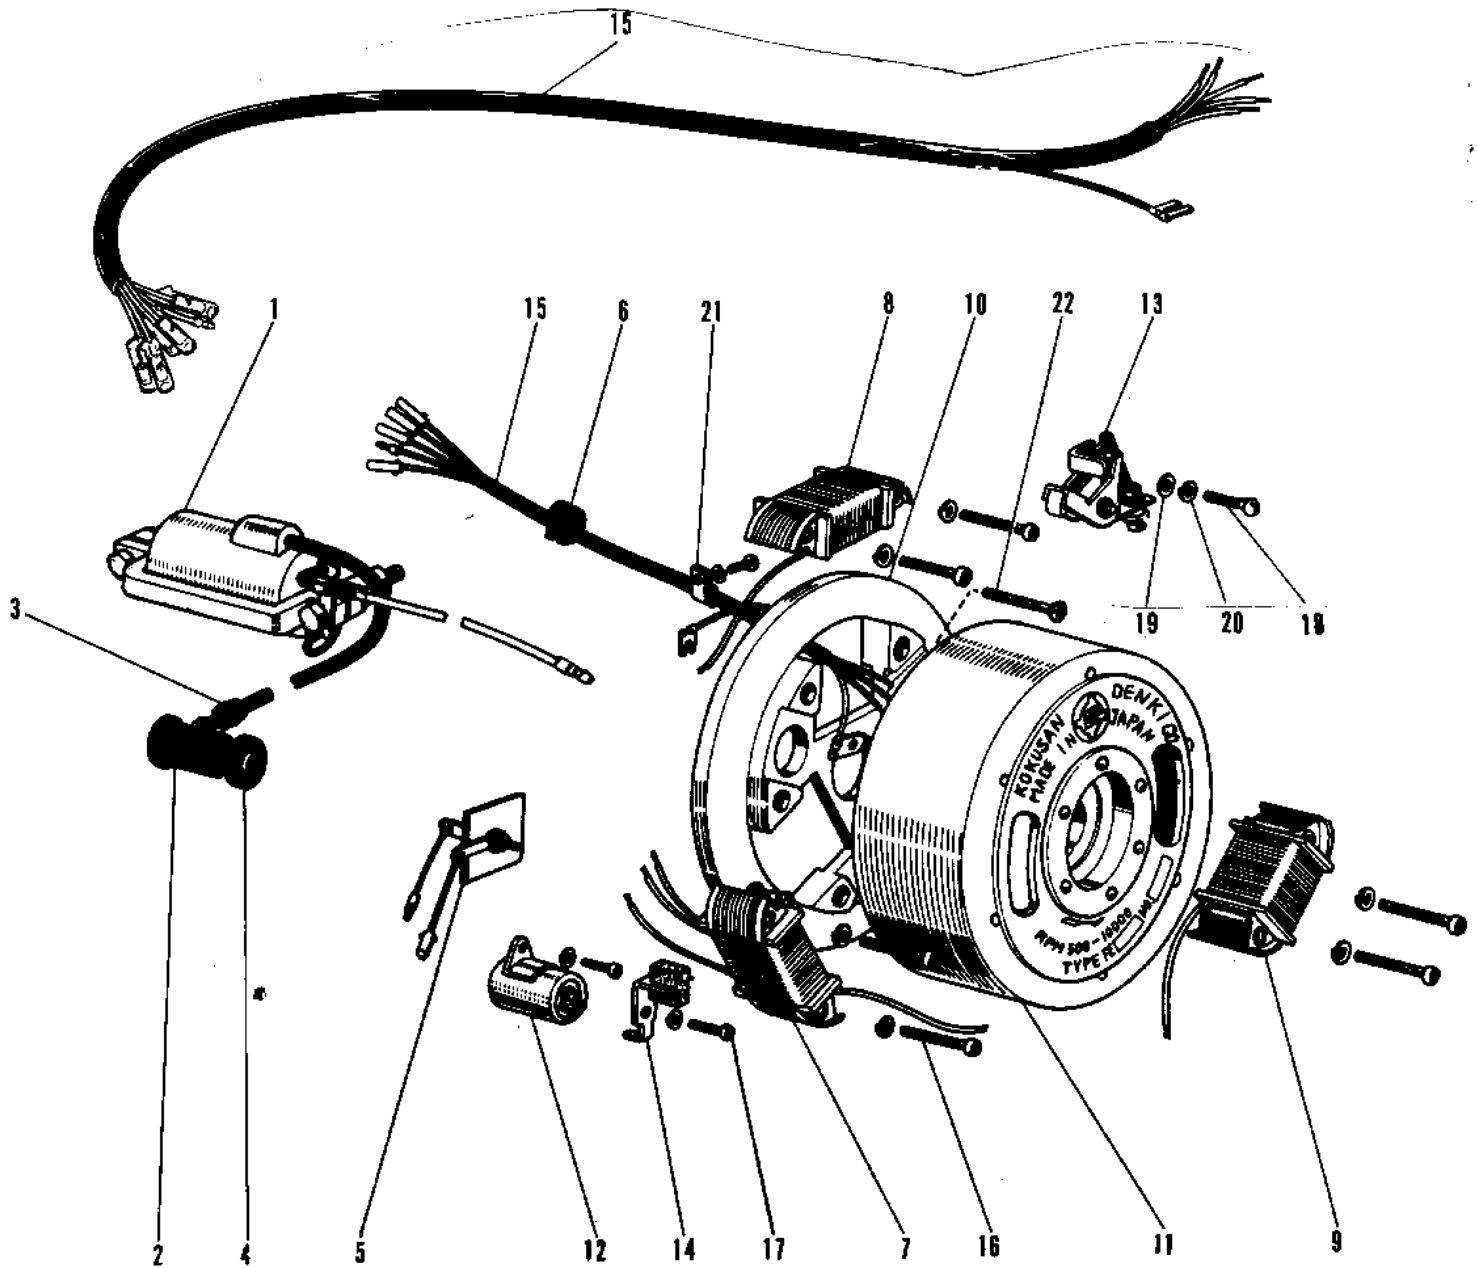

# 1974 G3SS-D PARTS DIAGRAM

IGNITION ('69-'73)

## IGNITION ('69-'73)

ITEM NAME	PART NUMBER	QUANTITY
COIL IGNITION (Ref # 1)	21121-1048	1
CAP-SPARK PLUG (Ref # 2)	21130-016	1
GROMMET-PLUG CAP,A (Ref # 3)	21131-004	1
GROMMET,SPARK PLG CAP (Ref # 4)	21132-005	1
RECTIFIER (Ref # 5)	21061-5001	1
GROMMET WIRING HARN (Ref # 6)	21017-002	1
MAGNETO FLYWEEL (Ref # 7~21)	21002-008	1
MAGNETO FLYWHEEL (Ref # 7~21)	21002-018	1
COIL LIGHTING A (Ref # 7)	21047-006	1
COIL LIGHTING A (Ref # 7)	21047-010	1
COIL LIGHTING B (Ref # 8)	21047-007	1
COIL LIGHTING B (Ref # 8)	21047-011	1
COIL PRIMARY (Ref # 9)	21049-006	1
PLATE-COIL,MAGNETO (Ref # 10)	21048-1002	1
MAGNETO ASSY (Ref # 11)	21002-1055	1
CONDENSER (Ref # 12)	21013-006	1
BREAKER ASSY CONTACT (Ref # 13)	21008-006	1
FELT OIL (Ref # 14)	21019-005	1
WIRING HARNESS MAGNT (Ref # 15)	21029-003	1
WIRING HARNESS MAG (Ref # 15)	21029-014	1
SCREW PAN HEAD 4X30 (Ref # 16)	220E0430	6
SCREW PAN HEAD 4X6 (Ref # 17)	220B0406	3
SCREW-PAN-CRSOSS,4X12 (Ref # 18)	220B0412	1
WASHER PLAIN 4MM (Ref # 19)	410B0400	1
WASHER-SPRING, 4 M/M (Ref # 20)	461F0400	9
CLAMP WIRING HARNESS (Ref # 21)	21037-002	1
SCREW CNTSNK HD 6X14 (Ref # A22)	221B0614	2