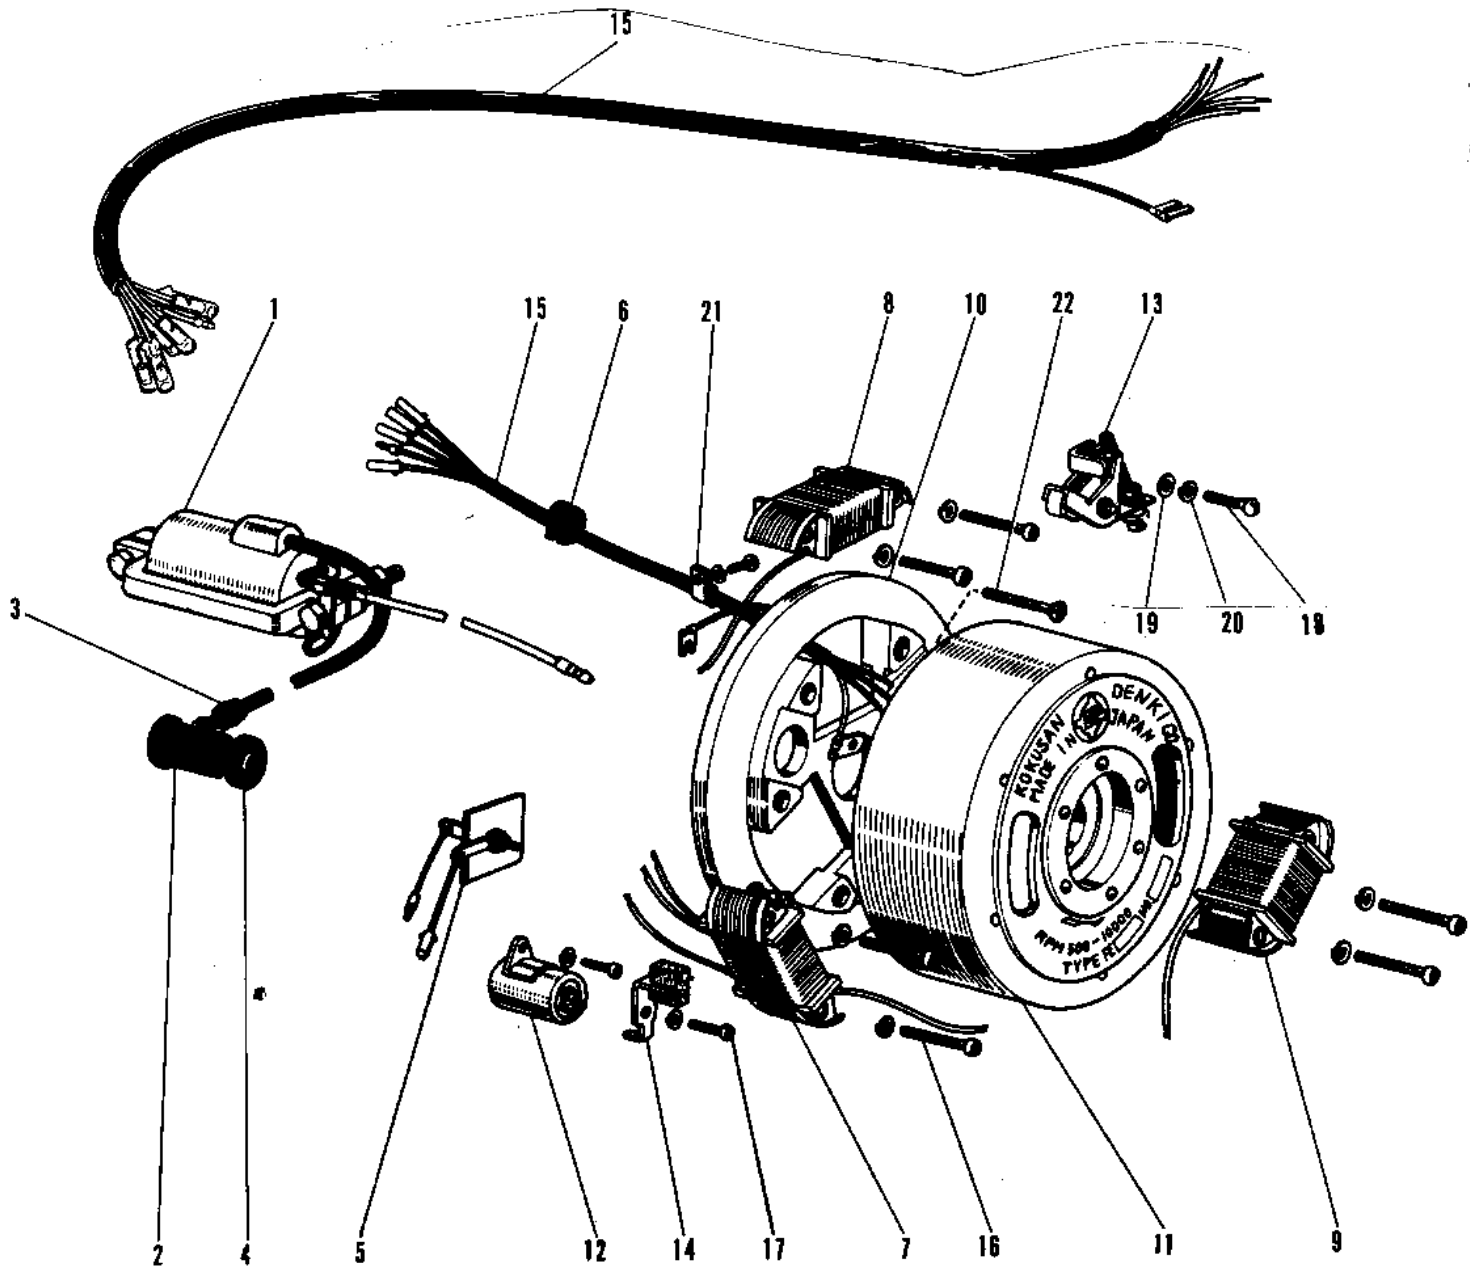

1969 G3SS PARTS DIAGRAM

IGNITION ('69-'73)

1969 G3SS PARTS LIST

IGNITION ('69-'73)

ITEM NAME	PART NUMBER	QUANTITY
COIL IGNITION (Ref # 1)	21121-1048	1
CAP-SPARK PLUG (Ref # 2)	21130-016	1
GROMMET-PLUG CAP,A (Ref # 3)	21131-004	1
GROMMET,SPARK PLG CAP (Ref # 4)	21132-005	1
RECTIFIER (Ref # 5)	21061-5001	1
GROMMET WIRING HARN (Ref # 6)	21017-002	1
MAGNETO FLYWEEL (Ref # 7~21)	21002-008	1
MAGNETO FLYWHEEL (Ref # 7~21)	21002-018	1
COIL LIGHTING A (Ref # 7)	21047-006	1
COIL LIGHTING A (Ref # 7)	21047-010	1
COIL LIGHTING B (Ref # 8)	21047-007	1
COIL LIGHTING B (Ref # 8)	21047-011	1
COIL PRIMARY (Ref # 9)	21049-006	1
PLATE-COIL,MAGNETO (Ref # 10)	21048-1002	1
MAGNETO ASSY (Ref # 11)	21002-1055	1
CONDENSER (Ref # 12)	21013-006	1
BREAKER ASSY CONTACT (Ref # 13)	21008-006	1
FELT OIL (Ref # 14)	21019-005	1
WIRING HARNESS MAGNT (Ref # 15)	21029-003	1
WIRING HARNESS MAG (Ref # 15)	21029-014	1
SCREW PAN HEAD 4X30 (Ref # 16)	220E0430	6
SCREW PAN HEAD 4X6 (Ref # 17)	220B0406	3
SCREW-PAN-CRSOSS,4X12 (Ref # 18)	220B0412	1
WASHER PLAIN 4MM (Ref # 19)	410B0400	1
WASHER-SPRING, 4 M/M (Ref # 20)	461F0400	9
CLAMP WIRING HARNESS (Ref # 21)	21037-002	1
SCREW CNTSNK HD 6X14 (Ref # A22)	221B0614	2