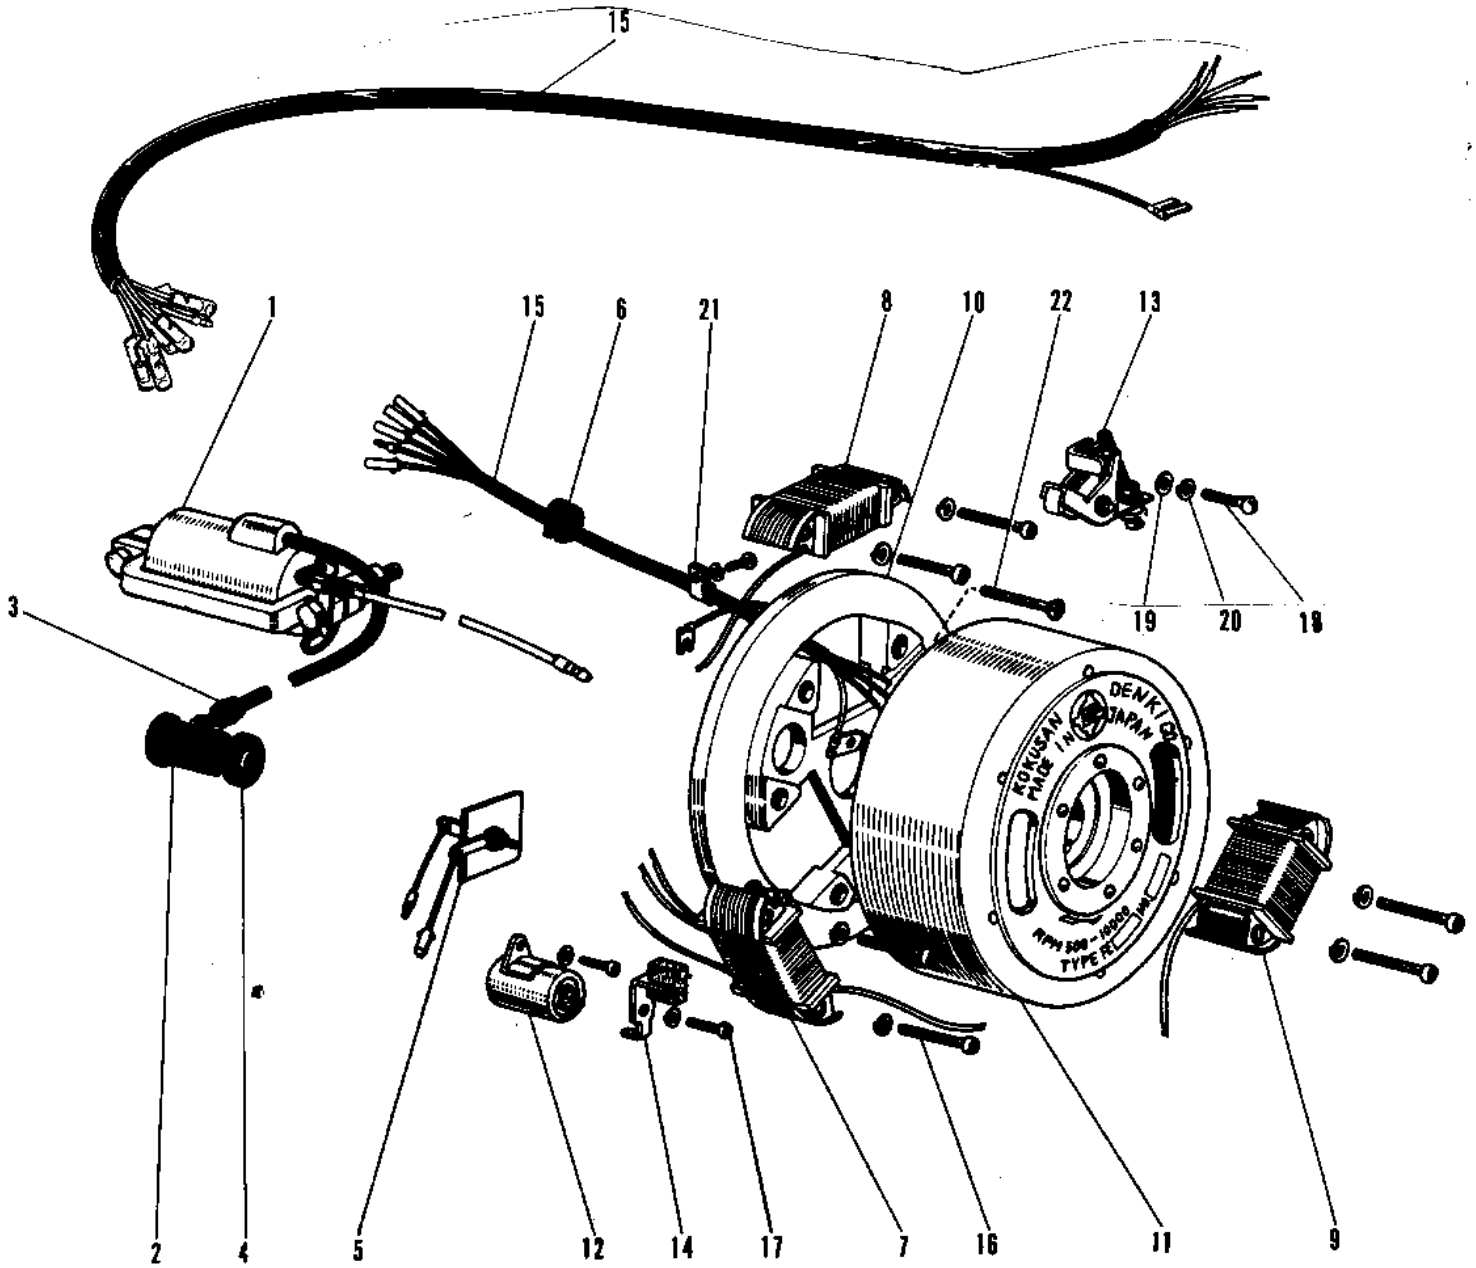

# 1969 Bushmaster PARTS DIAGRAM

IGNITION ('69-'73)

# 1969 Bushmaster PARTS LIST

## IGNITION ('69-'73)

ITEM NAME	PART NUMBER	QUANTITY
COIL IGNITION (Ref # 1)	21121-1048	1
CAP-SPARK PLUG (Ref # 2)	21130-016	1
GROMMET-PLUG CAP,A (Ref # 3)	21131-004	1
GROMMET,SPARK PLG CAP (Ref # 4)	21132-005	1
RECTIFIER (Ref # 5)	21061-5001	1
GROMMET WIRING HARN (Ref # 6)	21017-002	1
MAGNETO FLYWEEL (Ref # 7~21)	21002-008	1
MAGNETO FLYWHEEL (Ref # 7~21)	21002-018	1
COIL LIGHTING A (Ref # 7)	21047-006	1
COIL LIGHTING A (Ref # 7)	21047-010	1
COIL LIGHTING B (Ref # 8)	21047-007	1
COIL LIGHTING B (Ref # 8)	21047-011	1
COIL PRIMARY (Ref # 9)	21049-006	1
PLATE-COIL,MAGNETO (Ref # 10)	21048-1002	1
MAGNETO ASSY (Ref # 11)	21002-1055	1
CONDENSER (Ref # 12)	21013-006	1
BREAKER ASSY CONTACT (Ref # 13)	21008-006	1
FELT OIL (Ref # 14)	21019-005	1
WIRING HARNESS MAGNT (Ref # 15)	21029-003	1
WIRING HARNESS MAG (Ref # 15)	21029-014	1
SCREW PAN HEAD 4X30 (Ref # 16)	220E0430	6
SCREW PAN HEAD 4X6 (Ref # 17)	220B0406	3
SCREW-PAN-CRSOSS,4X12 (Ref # 18)	220B0412	1
WASHER PLAIN 4MM (Ref # 19)	410B0400	1
WASHER-SPRING, 4 M/M (Ref # 20)	461F0400	9
CLAMP WIRING HARNESS (Ref # 21)	21037-002	1
SCREW CNTSNK HD 6X14 (Ref # A22)	221B0614	2