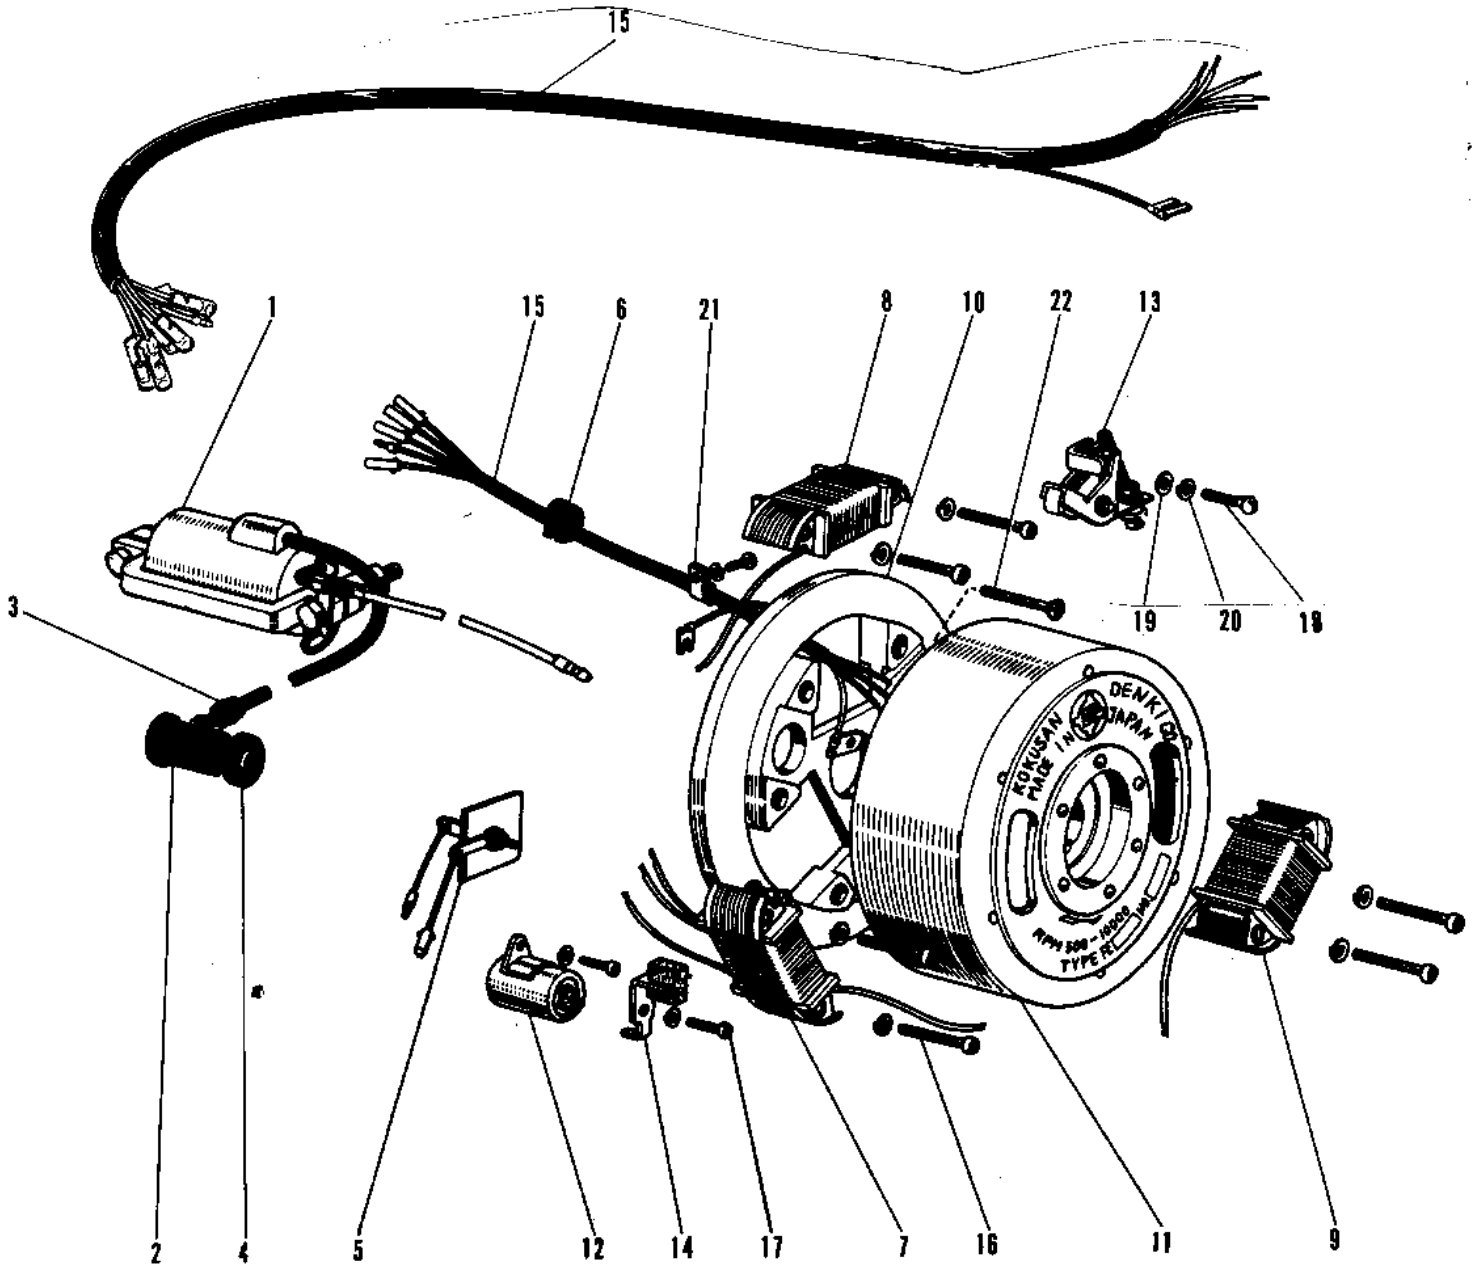

1969 Bushmaster PARTS DIAGRAM

IGNITION ('69-'73)

1969 Bushmaster PARTS LIST

IGNITION ('69-'73)

ITEM NAME	PART NUMBER	QUANTITY
COIL IGNITION (Ref # 1)	21121-1048	1
CAP-SPARK PLUG (Ref # 2)	21130-016	1
GROMMET-PLUG CAP,A (Ref # 3)	21131-004	1
GROMMET,SPARK PLG CAP (Ref # 4)	21132-005	1
RECTIFIER (Ref # 5)	21061-5001	1
GROMMET WIRING HARN (Ref # 6)	21017-002	1
MAGNETO FLYWEEL (Ref # 7~21)	21002-008	1
MAGNETO FLYWHEEL (Ref # 7~21)	21002-018	1
COIL LIGHTING A (Ref # 7)	21047-006	1
COIL LIGHTING A (Ref # 7)	21047-010	1
COIL LIGHTING B (Ref # 8)	21047-007	1
COIL LIGHTING B (Ref # 8)	21047-011	1
COIL PRIMARY (Ref # 9)	21049-006	1
PLATE-COIL,MAGNETO (Ref # 10)	21048-1002	1
MAGNETO ASSY (Ref # 11)	21002-1055	1
CONDENSER (Ref # 12)	21013-006	1
BREAKER ASSY CONTACT (Ref # 13)	21008-006	1
FELT OIL (Ref # 14)	21019-005	1
WIRING HARNESS MAGNT (Ref # 15)	21029-003	1
WIRING HARNESS MAG (Ref # 15)	21029-014	1
SCREW PAN HEAD 4X30 (Ref # 16)	220E0430	6
SCREW PAN HEAD 4X6 (Ref # 17)	220B0406	3
SCREW-PAN-CRSOSS,4X12 (Ref # 18)	220B0412	1
WASHER PLAIN 4MM (Ref # 19)	410B0400	1
WASHER-SPRING, 4 M/M (Ref # 20)	461F0400	9
CLAMP WIRING HARNESS (Ref # 21)	21037-002	1
SCREW CNTSNK HD 6X14 (Ref # A22)	221B0614	2