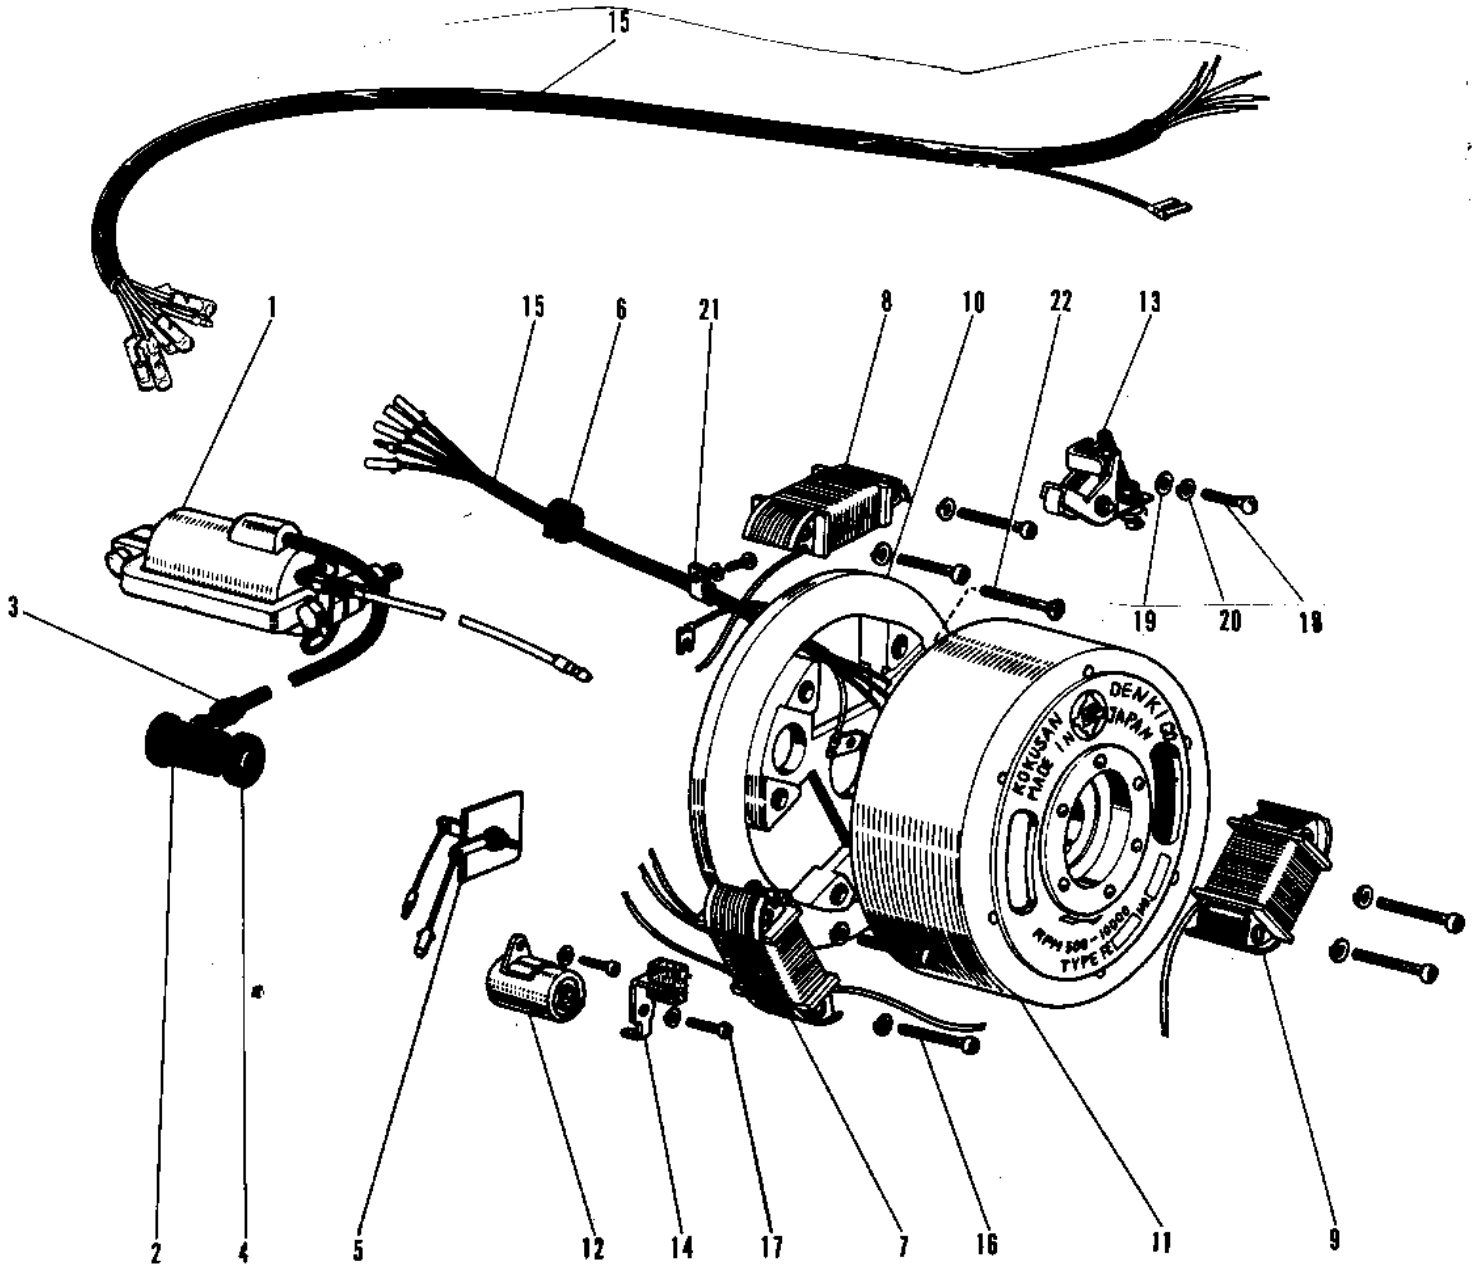

# 1969 Bushmaster PARTS DIAGRAM

IGNITION ('69-'73)

# 1969 Bushmaster PARTS LIST

## IGNITION ('69-'73)

ITEM NAME	PART NUMBER	QUANTITY
COIL IGNITION (Ref # 1)	21121-1048	1
CAP-SPARK PLUG (Ref # 2)	21130-016	1
GROMMET-PLUG CAP,A (Ref # 3)	21131-004	1
GROMMET,SPARK PLG CAP (Ref # 4)	21132-005	1
RECTIFIER (Ref # 5)	21061-5001	1
GROMMET WIRING HARN (Ref # 6)	21017-002	1
MAGNETO FLYWEEL (Ref # 7~21)	21002-008	1
MAGNETO FLYWHEEL (Ref # 7~21)	21002-018	1
COIL LIGHTING A (Ref # 7)	21047-006	1
COIL LIGHTING A (Ref # 7)	21047-010	1
COIL LIGHTING B (Ref # 8)	21047-007	1
COIL LIGHTING B (Ref # 8)	21047-011	1
COIL PRIMARY (Ref # 9)	21049-006	1
PLATE-COIL,MAGNETO (Ref # 10)	21048-1002	1
MAGNETO ASSY (Ref # 11)	21002-1055	1
CONDENSER (Ref # 12)	21013-006	1
BREAKER ASSY CONTACT (Ref # 13)	21008-006	1
FELT OIL (Ref # 14)	21019-005	1
WIRING HARNESS MAGNT (Ref # 15)	21029-003	1
WIRING HARNESS MAG (Ref # 15)	21029-014	1
SCREW PAN HEAD 4X30 (Ref # 16)	220E0430	6
SCREW PAN HEAD 4X6 (Ref # 17)	220B0406	3
SCREW-PAN-CRSOSS,4X12 (Ref # 18)	220B0412	1
WASHER PLAIN 4MM (Ref # 19)	410B0400	1
WASHER-SPRING, 4 M/M (Ref # 20)	461F0400	9
CLAMP WIRING HARNESS (Ref # 21)	21037-002	1
SCREW CNTSNK HD 6X14 (Ref # A22)	221B0614	2