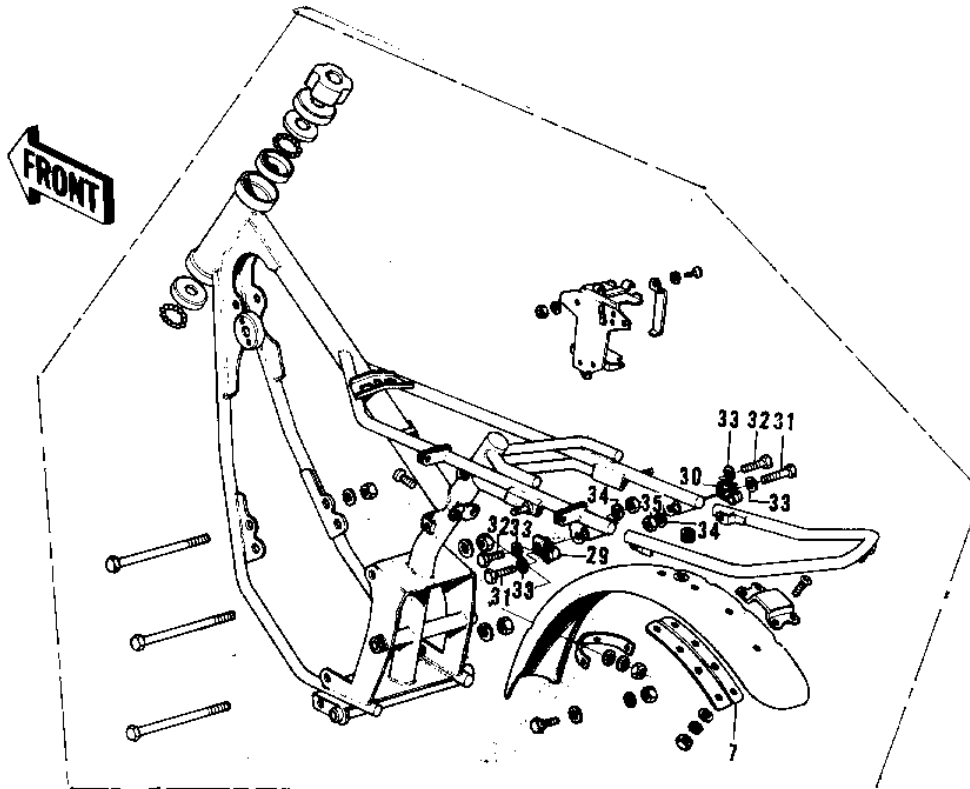

# 1971 G3SS-A PARTS DIAGRAM

FRAME/FRAME FITTINGS (69-'73)

Re

7

# 1971 G3SS-A PARTS LIST

## FRAME/FRAME FITTINGS ('69-'73)

ITEM NAME	PART NUMBER	QUANTITY
FRAME (Ref # 1)	32002-017	1
BRACKET BATTERY (Ref # 2)	32093-004	1
BAND BATTERY (Ref # 3)	32100-002	1
FENDER-RR (Ref # 4)	35022-037	1
BRACKET REAR FENDER (Ref # 5)	35025-002	1
STAY REAR FENDER (Ref # 6)	35032-015	1
GUSSET-REAR FENDER (Ref # 7)	35034-016	1
BRACKET TAIL LAMP (Ref # 8)	35031-001	1
GROMMET HARNESS 10MM (Ref # 9)	92071-019	2
NUT STEERING STEM LCK (Ref # 10)	92090-006	1
CAP STEERING STEM (Ref # 11)	46098-004	1
CONE UPPER BEARING (Ref # 12)	92047-005	1
RACE BEARING (Ref # 13)	92048-004	2
BALL STEEL 3/16" (Ref # 14)	600A0600	46
NUT,5MM (Ref # 15)	311B0500	1
NUT,5MM (Ref # 15)	311B0500	1
WASHER SPRING 5MM (Ref # 16)	461F0500	1
SCREW PAN HEAD 6X12 (Ref # 17)	220B0612	8
SCREW PAN HEAD 6X14 (Ref # 18)	220B0614	2
NUT 6MM (Ref # 19)	311B0600	11
WASHER PLAIN 6MM (Ref # 20)	410B0600	14
WASHER SPRING 6MM (Ref # 21)	461F0600	10
BOLT HEX HEAD 8X40 (Ref # 22)	116B0840	2
NUT,8MM (Ref # 23)	311B0800	2
WASHER PLAIN 8MM (Ref # 24)	410B0800	2
WASHER SPRING 8MM (Ref # 25)	461F0800	2
BOLT,FLANGED,10X115 (Ref # 26)	92001-1603	4
NUT,10MM (Ref # 27)	314B1000	4
WASHER SPRING 10MM (Ref # 28)	461F1000	4