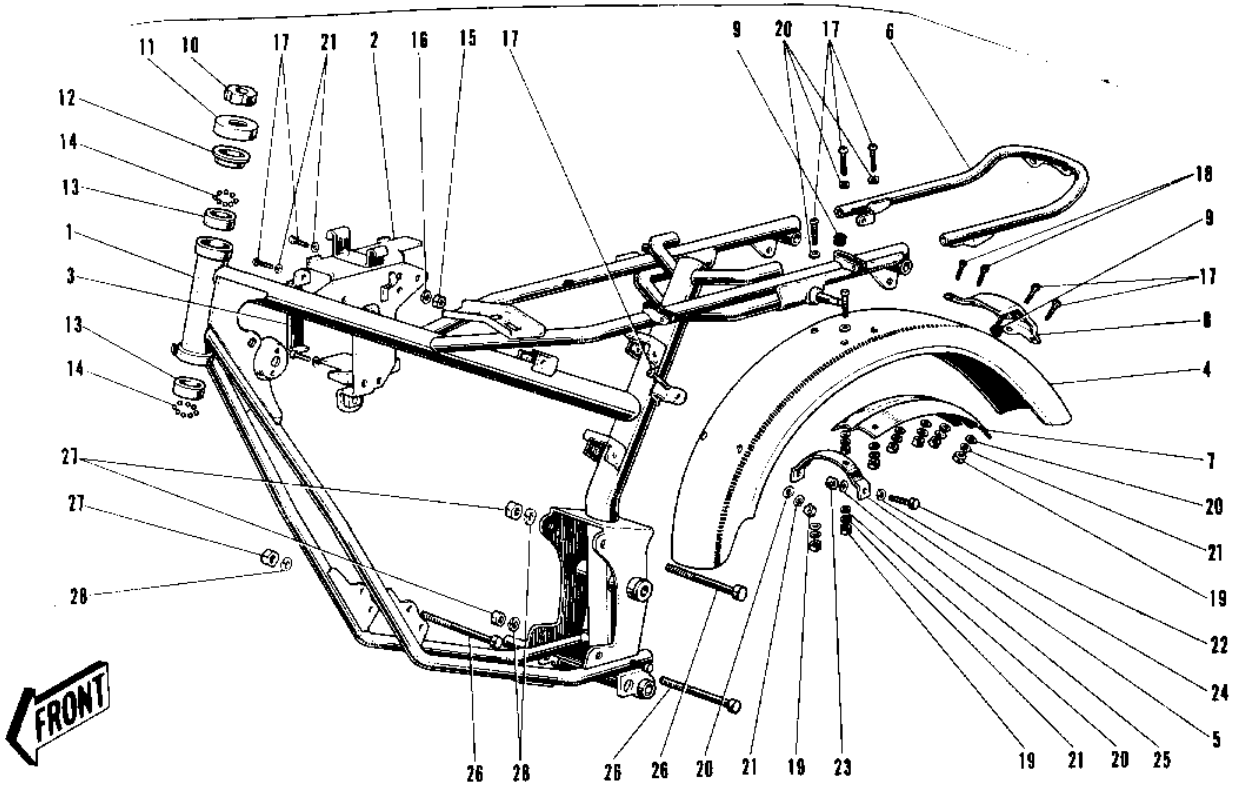

# 1971 G3SS-A PARTS DIAGRAM

FRAME/FRAME FITTINGS (69-'73)

Re

7

## FRAME/FRAME FITTINGS ('69-'73)

ITEM NAME	PART NUMBER	QUANTITY
FRAME (Ref # 1)	32002-017	1
BRACKET BATTERY (Ref # 2)	32093-004	1
BAND BATTERY (Ref # 3)	32100-002	1
FENDER-RR (Ref # 4)	35022-037	1
BRACKET REAR FENDER (Ref # 5)	35025-002	1
STAY REAR FENDER (Ref # 6)	35032-015	1
GUSSET-REAR FENDER (Ref # 7)	35034-016	1
BRACKET TAIL LAMP (Ref # 8)	35031-001	1
GROMMET HARNESS 10MM (Ref # 9)	92071-019	2
NUT STEERING STEM LCK (Ref # 10)	92090-006	1
CAP STEERING STEM (Ref # 11)	46098-004	1
CONE UPPER BEARING (Ref # 12)	92047-005	1
RACE BEARING (Ref # 13)	92048-004	2
BALL STEEL 3/16" (Ref # 14)	600A0600	46
NUT,5MM (Ref # 15)	311B0500	1
NUT,5MM (Ref # 15)	311B0500	1
WASHER SPRING 5MM (Ref # 16)	461F0500	1
SCREW PAN HEAD 6X12 (Ref # 17)	220B0612	8
SCREW PAN HEAD 6X14 (Ref # 18)	220B0614	2
NUT 6MM (Ref # 19)	311B0600	11
WASHER PLAIN 6MM (Ref # 20)	410B0600	14
WASHER SPRING 6MM (Ref # 21)	461F0600	10
BOLT HEX HEAD 8X40 (Ref # 22)	116B0840	2
NUT,8MM (Ref # 23)	311B0800	2
WASHER PLAIN 8MM (Ref # 24)	410B0800	2
WASHER SPRING 8MM (Ref # 25)	461F0800	2
BOLT,FLANGED,10X115 (Ref # 26)	92001-1603	4
NUT,10MM (Ref # 27)	314B1000	4
WASHER SPRING 10MM (Ref # 28)	461F1000	4