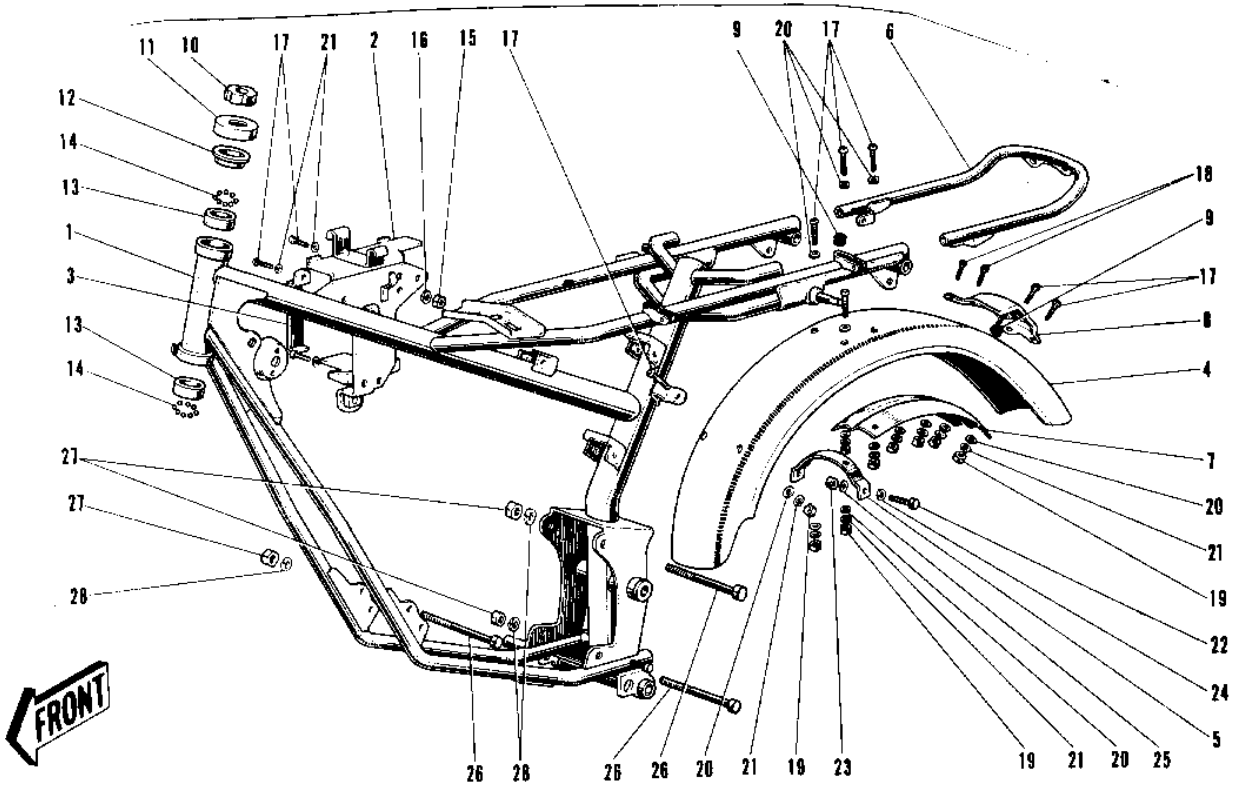

# 1973 G3SS-C PARTS DIAGRAM

FRAME/FRAME FITTINGS (69-'73)

Re  
7

# 1973 G3SS-C PARTS LIST

## FRAME/FRAME FITTINGS ('69-'73)

ITEM NAME	PART NUMBER	QUANTITY
FRAME (Ref # 1)	32002-017	1
BRACKET BATTERY (Ref # 2)	32093-004	1
BAND BATTERY (Ref # 3)	32100-002	1
FENDER-RR (Ref # 4)	35022-037	1
BRACKET REAR FENDER (Ref # 5)	35025-002	1
STAY REAR FENDER (Ref # 6)	35032-015	1
GUSSET-REAR FENDER (Ref # 7)	35034-016	1
BRACKET TAIL LAMP (Ref # 8)	35031-001	1
GROMMET HARNESS 10MM (Ref # 9)	92071-019	2
NUT STEERING STEM LCK (Ref # 10)	92090-006	1
CAP STEERING STEM (Ref # 11)	46098-004	1
CONE UPPER BEARING (Ref # 12)	92047-005	1
RACE BEARING (Ref # 13)	92048-004	2
BALL STEEL 3/16' (Ref # 14)	600A0600	46
NUT,5MM (Ref # 15)	311B0500	1
NUT,5MM (Ref # 15)	311B0500	1
WASHER SPRING 5MM (Ref # 16)	461F0500	1
SCREW PAN HEAD 6X12 (Ref # 17)	220B0612	8
SCREW PAN HEAD 6X14 (Ref # 18)	220B0614	2
NUT 6MM (Ref # 19)	311B0600	11
WASHER PLAIN 6MM (Ref # 20)	410B0600	14
WASHER SPRING 6MM (Ref # 21)	461F0600	10
BOLT HEX HEAD 8X40 (Ref # 22)	116B0840	2
NUT,8MM (Ref # 23)	311B0800	2
WASHER PLAIN 8MM (Ref # 24)	410B0800	2
WASHER SPRING 8MM (Ref # 25)	461F0800	2
BOLT,FLANGED,10X115 (Ref # 26)	92001-1603	4
NUT,10MM (Ref # 27)	314B1000	4
WASHER SPRING 10MM (Ref # 28)	461F1000	4