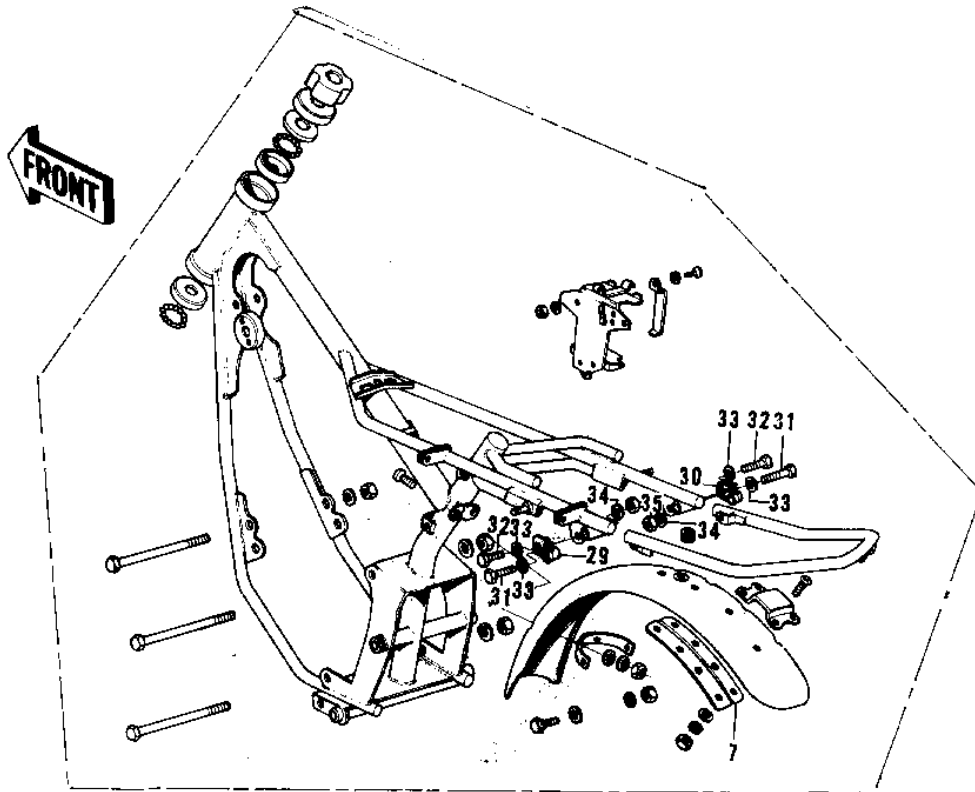

# 1973 G3SS-C PARTS DIAGRAM

FRAME/FRAME FITTINGS (69-'73)

Re  
7

# 1973 G3SS-C PARTS LIST

## FRAME/FRAME FITTINGS ('69-'73)

ITEM NAME	PART NUMBER	QUANTITY
FRAME (Ref # 1)	32002-017	1
BRACKET BATTERY (Ref # 2)	32093-004	1
BAND BATTERY (Ref # 3)	32100-002	1
FENDER-RR (Ref # 4)	35022-037	1
BRACKET REAR FENDER (Ref # 5)	35025-002	1
STAY REAR FENDER (Ref # 6)	35032-015	1
GUSSET-REAR FENDER (Ref # 7)	35034-016	1
BRACKET TAIL LAMP (Ref # 8)	35031-001	1
GROMMET HARNESS 10MM (Ref # 9)	92071-019	2
NUT STEERING STEM LCK (Ref # 10)	92090-006	1
CAP STEERING STEM (Ref # 11)	46098-004	1
CONE UPPER BEARING (Ref # 12)	92047-005	1
RACE BEARING (Ref # 13)	92048-004	2
BALL STEEL 3/16' (Ref # 14)	600A0600	46
NUT,5MM (Ref # 15)	311B0500	1
NUT,5MM (Ref # 15)	311B0500	1
WASHER SPRING 5MM (Ref # 16)	461F0500	1
SCREW PAN HEAD 6X12 (Ref # 17)	220B0612	8
SCREW PAN HEAD 6X14 (Ref # 18)	220B0614	2
NUT 6MM (Ref # 19)	311B0600	11
WASHER PLAIN 6MM (Ref # 20)	410B0600	14
WASHER SPRING 6MM (Ref # 21)	461F0600	10
BOLT HEX HEAD 8X40 (Ref # 22)	116B0840	2
NUT,8MM (Ref # 23)	311B0800	2
WASHER PLAIN 8MM (Ref # 24)	410B0800	2
WASHER SPRING 8MM (Ref # 25)	461F0800	2
BOLT,FLANGED,10X115 (Ref # 26)	92001-1603	4
NUT,10MM (Ref # 27)	314B1000	4
WASHER SPRING 10MM (Ref # 28)	461F1000	4