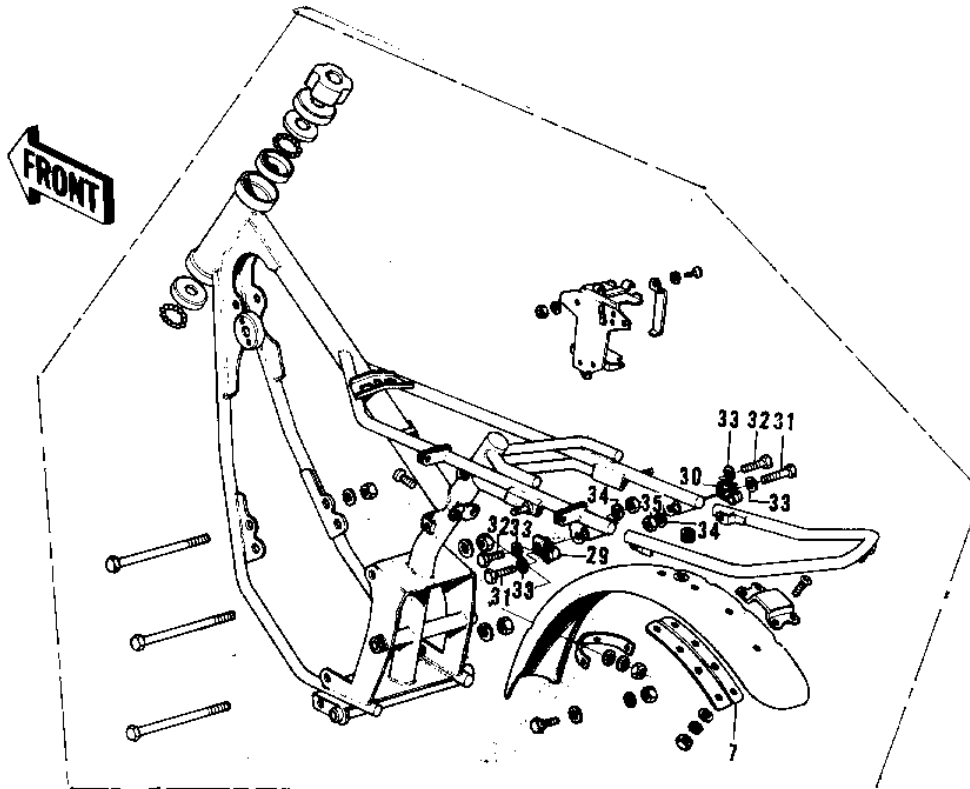

1974 G3SS-D PARTS DIAGRAM

FRAME/FRAME FITTINGS ('69-'73)

Re

7

1974 G3SS-D PARTS LIST

FRAME/FRAME FITTINGS ('69-'73)

ITEM NAME	PART NUMBER	QUANTITY
FRAME (Ref # 1)	32002-017	1
BRACKET BATTERY (Ref # 2)	32093-004	1
BAND BATTERY (Ref # 3)	32100-002	1
FENDER-RR (Ref # 4)	35022-037	1
BRACKET REAR FENDER (Ref # 5)	35025-002	1
STAY REAR FENDER (Ref # 6)	35032-015	1
GUSSET-REAR FENDER (Ref # 7)	35034-016	1
BRACKET TAIL LAMP (Ref # 8)	35031-001	1
GROMMET HARNESS 10MM (Ref # 9)	92071-019	2
NUT STEERING STEM LCK (Ref # 10)	92090-006	1
CAP STEERING STEM (Ref # 11)	46098-004	1
CONE UPPER BEARING (Ref # 12)	92047-005	1
RACE BEARING (Ref # 13)	92048-004	2
BALL STEEL 3/16' (Ref # 14)	600A0600	46
NUT,5MM (Ref # 15)	311B0500	1
NUT,5MM (Ref # 15)	311B0500	1
WASHER SPRING 5MM (Ref # 16)	461F0500	1
SCREW PAN HEAD 6X12 (Ref # 17)	220B0612	8
SCREW PAN HEAD 6X14 (Ref # 18)	220B0614	2
NUT 6MM (Ref # 19)	311B0600	11
WASHER PLAIN 6MM (Ref # 20)	410B0600	14
WASHER SPRING 6MM (Ref # 21)	461F0600	10
BOLT HEX HEAD 8X40 (Ref # 22)	116B0840	2
NUT,8MM (Ref # 23)	311B0800	2
WASHER PLAIN 8MM (Ref # 24)	410B0800	2
WASHER SPRING 8MM (Ref # 25)	461F0800	2
BOLT,FLANGED,10X115 (Ref # 26)	92001-1603	4
NUT,10MM (Ref # 27)	314B1000	4
WASHER SPRING 10MM (Ref # 28)	461F1000	4