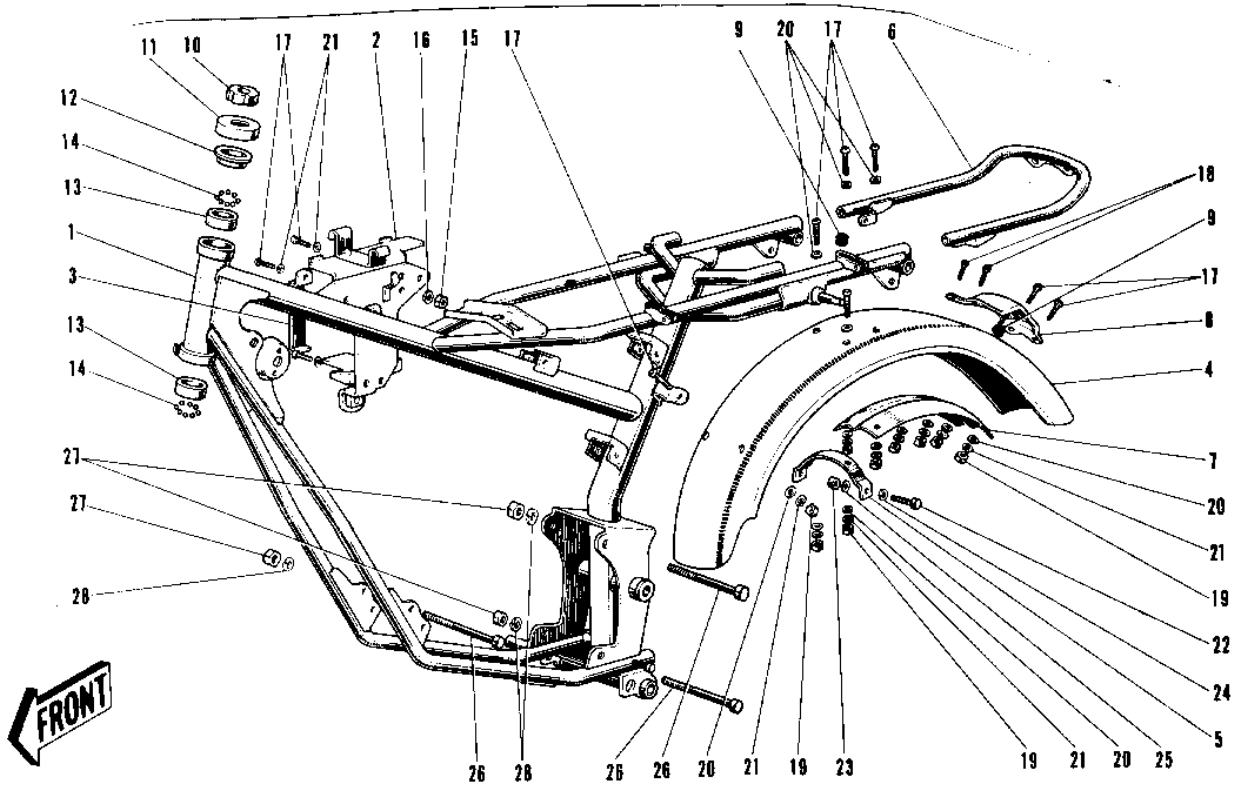

1974 G3SS-D PARTS DIAGRAM

FRAME/FRAME FITTINGS ('69-'73)

Re

7

1974 G3SS-D PARTS LIST

FRAME/FRAME FITTINGS ('69-'73)

ITEM NAME	PART NUMBER	QUANTITY
FRAME (Ref # 1)	32002-017	1
BRACKET BATTERY (Ref # 2)	32093-004	1
BAND BATTERY (Ref # 3)	32100-002	1
FENDER-RR (Ref # 4)	35022-037	1
BRACKET REAR FENDER (Ref # 5)	35025-002	1
STAY REAR FENDER (Ref # 6)	35032-015	1
GUSSET-REAR FENDER (Ref # 7)	35034-016	1
BRACKET TAIL LAMP (Ref # 8)	35031-001	1
GROMMET HARNESS 10MM (Ref # 9)	92071-019	2
NUT STEERING STEM LCK (Ref # 10)	92090-006	1
CAP STEERING STEM (Ref # 11)	46098-004	1
CONE UPPER BEARING (Ref # 12)	92047-005	1
RACE BEARING (Ref # 13)	92048-004	2
BALL STEEL 3/16' (Ref # 14)	600A0600	46
NUT,5MM (Ref # 15)	311B0500	1
NUT,5MM (Ref # 15)	311B0500	1
WASHER SPRING 5MM (Ref # 16)	461F0500	1
SCREW PAN HEAD 6X12 (Ref # 17)	220B0612	8
SCREW PAN HEAD 6X14 (Ref # 18)	220B0614	2
NUT 6MM (Ref # 19)	311B0600	11
WASHER PLAIN 6MM (Ref # 20)	410B0600	14
WASHER SPRING 6MM (Ref # 21)	461F0600	10
BOLT HEX HEAD 8X40 (Ref # 22)	116B0840	2
NUT,8MM (Ref # 23)	311B0800	2
WASHER PLAIN 8MM (Ref # 24)	410B0800	2
WASHER SPRING 8MM (Ref # 25)	461F0800	2
BOLT,FLANGED,10X115 (Ref # 26)	92001-1603	4
NUT,10MM (Ref # 27)	314B1000	4
WASHER SPRING 10MM (Ref # 28)	461F1000	4