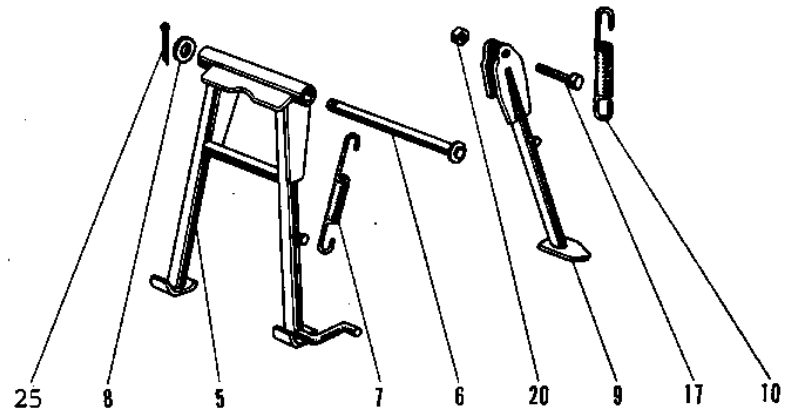

1970 G3SS PARTS DIAGRAM

FOOTRESTS/STANDS/BRAKE PEDAL ('69-'73)

Ref. N
1
2
3
4
5
6
7
8
9
10
11
12
13
14
15
16
17
18
19
20
21
22
23
24
25

1970 G3SS PARTS LIST

FOOTRESTS/STANDS/BRAKE PEDAL ('69-'73)

ITEM NAME	PART NUMBER	QUANTITY
BAR,FOOTREST (Ref # 1)	34002-048	1
RUBBER FOOTREST (Ref # 2)	92076-006	2
WASHER FOLDING PEG (Ref # 3)	92022-049	2
SPRING FOOTREST PEG (Ref # 4)	34006-002	2
STAND-MAIN (Ref # 5)	34011-1045	1
SHAFT MAIN STAND (Ref # 6)	34019-006	1
SPRING MAIN STAND (Ref # 7)	34023-005	1
WASHER BRAKE PEDAL (Ref # 8)	92022-085	2
STAND-SIDE (Ref # 9)	34024-053	1
SPRING,SIDE STAND (Ref # 10)	34025-001	1
PEDAL BRAKE (Ref # 11)	43001-014	1
SPRING BRAKE PEDAL (Ref # 12)	43005-005	1
BRAKE ROD ASSY (Ref # 13~16)	43010-5003	1
SPRING,BRAKE ROD (Ref # 14)	43012-001	1
NUT-BRAKE ROD ADJUST (Ref # 15)	92015-042	1
PIN BRAKE (Ref # 16)	92043-039	1
BOLT,HEX HEAD,10X25 (Ref # 17)	113G1025	1
BOLT HEX HEAD 8X16 (Ref # 18)	116B0816	4
BOLT,8X20 (Ref # 19)	115G0820	1
NUT 10MM (Ref # 20)	315B1000	1
WASHER PLAIN 6MM (Ref # 21)	410B0600	1
WASHER SPRING 8MM (Ref # 22)	461F0800	4
CIRCLIP 16MM (Ref # 23)	480J1600	2
PIN COTTER 2.0X15 (Ref # 24)	550D2015	1
PIN COTTER 3.0X30 (Ref # 25)	550D3030	1