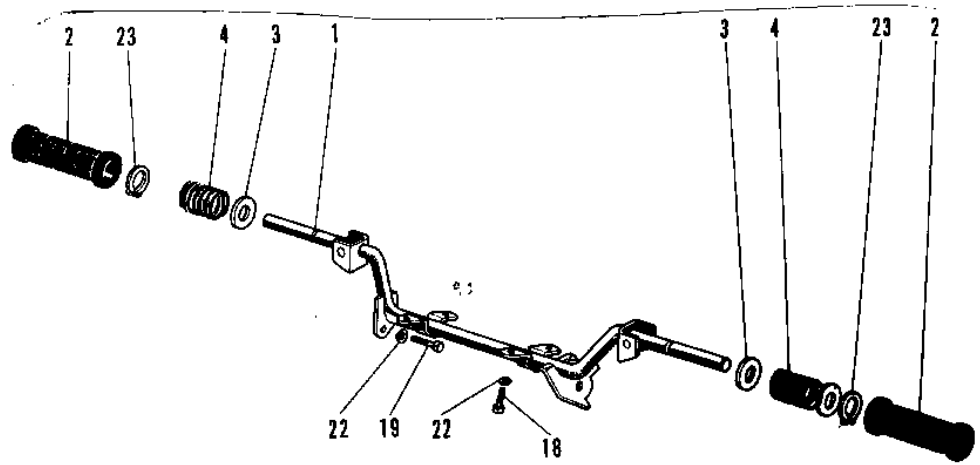

1970 G3SS PARTS DIAGRAM

FOOTRESTS/STANDS/BRAKE PEDAL ('69-'73)

Ref. N
1
2
3
4
5
6
7
8
9
10
11
12
13
14
15
16
17
18
19
20
21
22
23
24
25

1970 G3SS PARTS LIST

FOOTRESTS/STANDS/BRAKE PEDAL ('69-'73)

ITEM NAME	PART NUMBER	QUANTITY
BAR,FOOTREST (Ref # 1)	34002-048	1
RUBBER FOOTREST (Ref # 2)	92076-006	2
WASHER FOLDING PEG (Ref # 3)	92022-049	2
SPRING FOOTREST PEG (Ref # 4)	34006-002	2
STAND-MAIN (Ref # 5)	34011-1045	1
SHAFT MAIN STAND (Ref # 6)	34019-006	1
SPRING MAIN STAND (Ref # 7)	34023-005	1
WASHER BRAKE PEDAL (Ref # 8)	92022-085	2
STAND-SIDE (Ref # 9)	34024-053	1
SPRING,SIDE STAND (Ref # 10)	34025-001	1
PEDAL BRAKE (Ref # 11)	43001-014	1
SPRING BRAKE PEDAL (Ref # 12)	43005-005	1
BRAKE ROD ASSY (Ref # 13~16)	43010-5003	1
SPRING,BRAKE ROD (Ref # 14)	43012-001	1
NUT-BRAKE ROD ADJUST (Ref # 15)	92015-042	1
PIN BRAKE (Ref # 16)	92043-039	1
BOLT,HEX HEAD,10X25 (Ref # 17)	113G1025	1
BOLT HEX HEAD 8X16 (Ref # 18)	116B0816	4
BOLT,8X20 (Ref # 19)	115G0820	1
NUT 10MM (Ref # 20)	315B1000	1
WASHER PLAIN 6MM (Ref # 21)	410B0600	1
WASHER SPRING 8MM (Ref # 22)	461F0800	4
CIRCLIP 16MM (Ref # 23)	480J1600	2
PIN COTTER 2.0X15 (Ref # 24)	550D2015	1
PIN COTTER 3.0X30 (Ref # 25)	550D3030	1