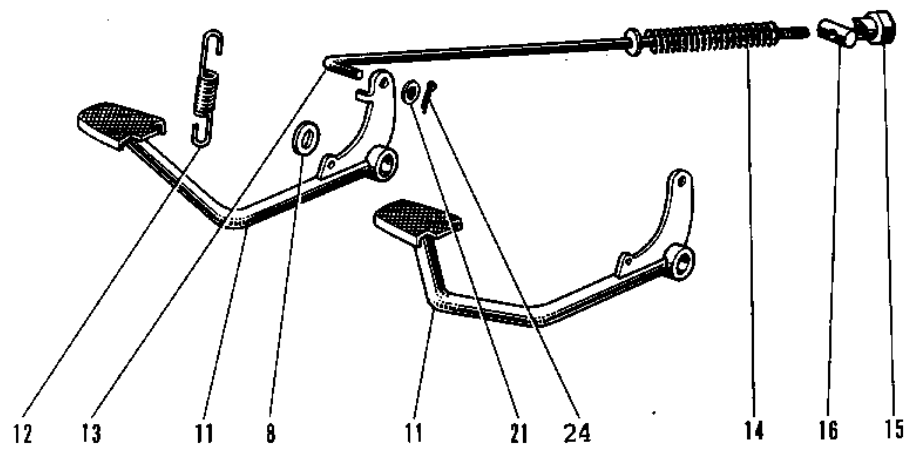

1970 G3SS PARTS DIAGRAM

FOOTRESTS/STANDS/BRAKE PEDAL ('69-'73)

Ref. N
1
2
3
4
5
6
7
8
9
10
11
12
13
14
15
16
17
18
19
20
21
22
23
24
25

1970 G3SS PARTS LIST

FOOTRESTS/STANDS/BRAKE PEDAL ('69-'73)

ITEM NAME	PART NUMBER	QUANTITY
BAR,FOOTREST (Ref # 1)	34002-048	1
RUBBER FOOTREST (Ref # 2)	92076-006	2
WASHER FOLDING PEG (Ref # 3)	92022-049	2
SPRING FOOTREST PEG (Ref # 4)	34006-002	2
STAND-MAIN (Ref # 5)	34011-1045	1
SHAFT MAIN STAND (Ref # 6)	34019-006	1
SPRING MAIN STAND (Ref # 7)	34023-005	1
WASHER BRAKE PEDAL (Ref # 8)	92022-085	2
STAND-SIDE (Ref # 9)	34024-053	1
SPRING,SIDE STAND (Ref # 10)	34025-001	1
PEDAL BRAKE (Ref # 11)	43001-014	1
SPRING BRAKE PEDAL (Ref # 12)	43005-005	1
BRAKE ROD ASSY (Ref # 13~16)	43010-5003	1
SPRING,BRAKE ROD (Ref # 14)	43012-001	1
NUT-BRAKE ROD ADJUST (Ref # 15)	92015-042	1
PIN BRAKE (Ref # 16)	92043-039	1
BOLT,HEX HEAD,10X25 (Ref # 17)	113G1025	1
BOLT HEX HEAD 8X16 (Ref # 18)	116B0816	4
BOLT,8X20 (Ref # 19)	115G0820	1
NUT 10MM (Ref # 20)	315B1000	1
WASHER PLAIN 6MM (Ref # 21)	410B0600	1
WASHER SPRING 8MM (Ref # 22)	461F0800	4
CIRCLIP 16MM (Ref # 23)	480J1600	2
PIN COTTER 2.0X15 (Ref # 24)	550D2015	1
PIN COTTER 3.0X30 (Ref # 25)	550D3030	1