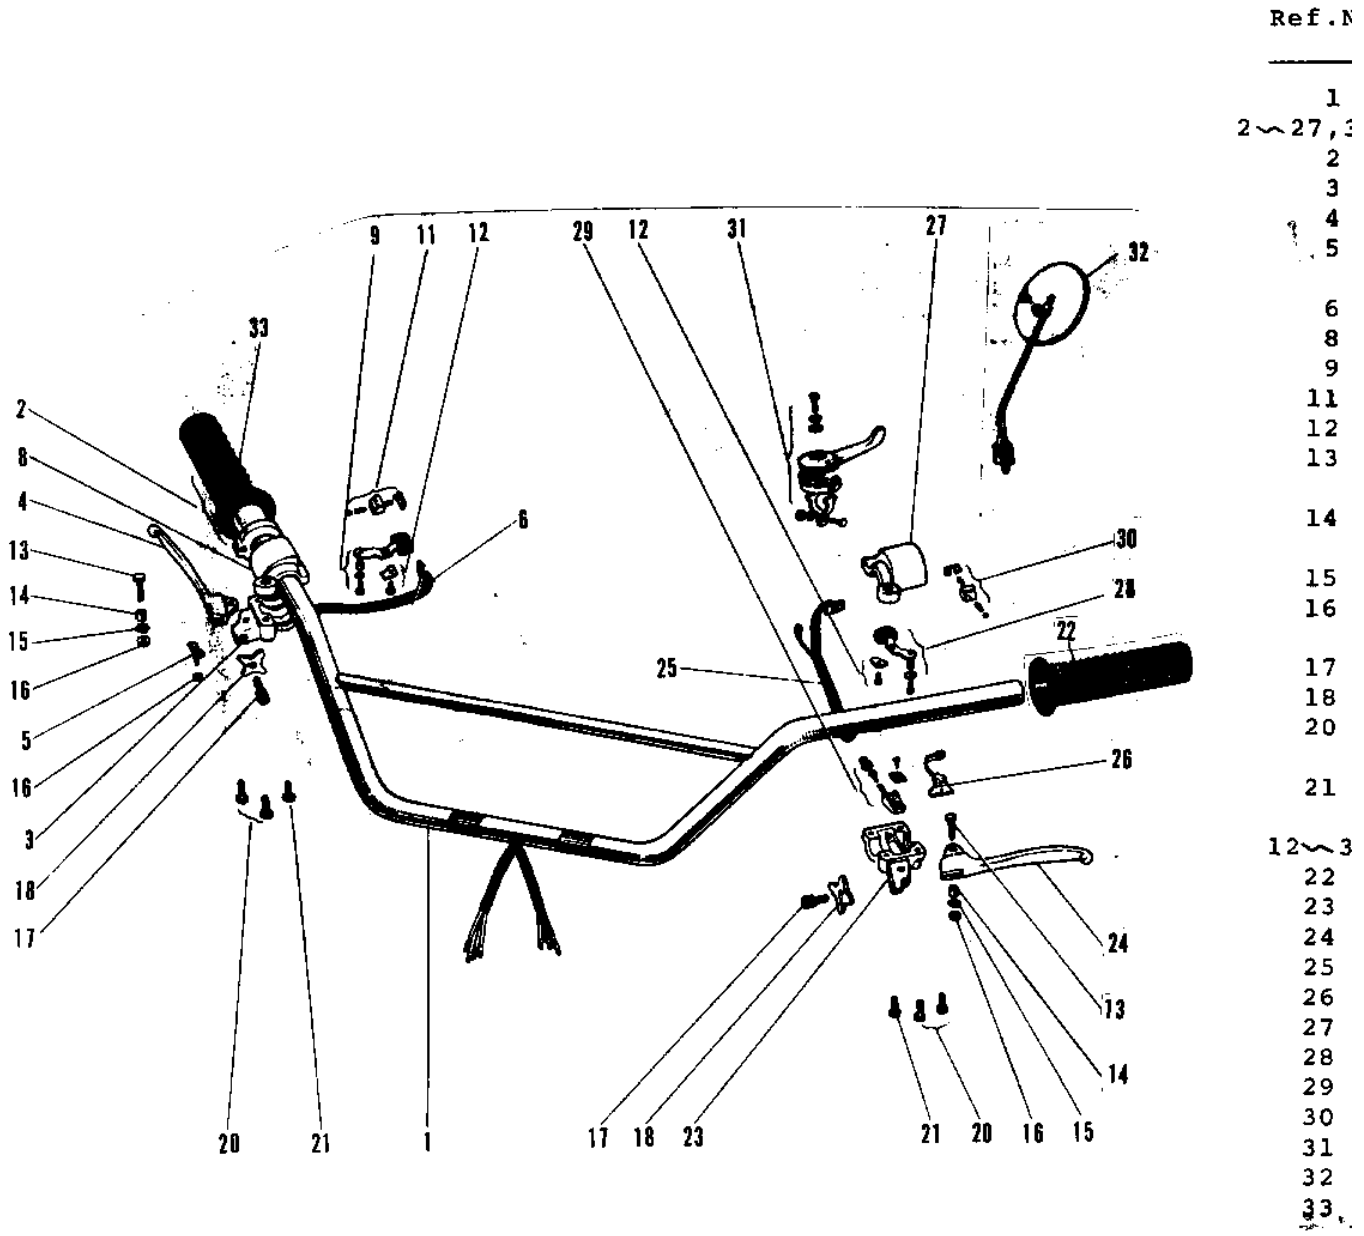

# 1969 G3SS PARTS DIAGRAM

HANDLEBAR ('69-73)

## HANDLEBAR ('69-73)

ITEM NAME	PART NUMBER	QUANTITY
HANDLEBAR (Ref # 1)	46004-022	1
GRIP-ASSY,RH (Ref # 2-27,3)	46017-1071	1
GRIP ASSY THROTTLE (Ref # 2)	46019-005	1
CASE R.H SWITCH LOWER (Ref # 3)	46022-012	1
LEVER FRONT BRAKE (Ref # 4)	46058-004	1
SPRING THROTTLE GRIP (Ref # 5)	46024-001	1
SPRING THROTTLE GRIP (Ref # 5)	46024-002	1
WIRING HARNESS R.H SW (Ref # 6)	46032-010	1
GRIP-ASSY,RH (Ref # 8)	46017-1071	1
KNOB ASSY R.H SWITCH (Ref # 9)	46043-002	1
SLIDE BLOCK AY R.H SW (Ref # 11)	46045-004	1
HOLDER WIRING HARNESS (Ref # 12)	46085-012	2
BOLT HEX HEAD 5X20 (Ref # 13)	92007-018	2
BOLT HEX HEAD 5X20 (Ref # 13)	92007-020	2
COLLAR LEVER (Ref # 14)	46059-005	2
COLLAR LEVER (Ref # 14)	46059-011	2
WASHER LOCK 5MM (Ref # 15)	464H0500	2
NUT 5MM (Ref # 16)	312B0500	3
NUT 5MM (Ref # 16)	312B0500	3
SCREW,CABLE ADJUST (Ref # 17)	46055-010	2
NUT LOCK ADJUST SCREW (Ref # 18)	46056-001	2
SCREW PAN HEAD 5X20 (Ref # 20)	220B0520	4
SCREW PAN HEAD 5X20 (Ref # 20)	220B0520	4
SCREW PAN HEAD 5X18 (Ref # 21)	220B0518	2
SCREW PAN HEAD 5X18 (Ref # 21)	220B0518	2
GRIP ASSY L.H (Ref # 12-30)	46074-017	1
RUBBER L.H GRIP (Ref # 22)	46075-007	1
CASE L.H SWITCH LOWER (Ref # 23)	46077-008	1
LEVER-CLUTCH (Ref # 24)	46092-015	1

## HANDLEBAR ('69-73)

ITEM NAME	PART NUMBER	QUANTITY
WIRING HARNESS L.H SW (Ref # 25)	46082-015	1
HOLDER L.H SWITCH (Ref # 26)	46085-008	1
CASE L.H SWITCH UPPER (Ref # 27)	46086-007	1
KNOB ASSY L.H SWITCH (Ref # 28)	46088-001	1
SWITCH ASSY LH BUTTON (Ref # 29)	46078-003	1
SLIDE BLOCK AY L.H SW (Ref # 30)	46089-002	1
LEVER ASSY,STARTER (Ref # 31)	46109-012	1
REAR VIEW MIRROR R.H. (Ref # 32)	56002-024	1
RUBBER R.H GRIP (Ref # 33)	46061-009	1