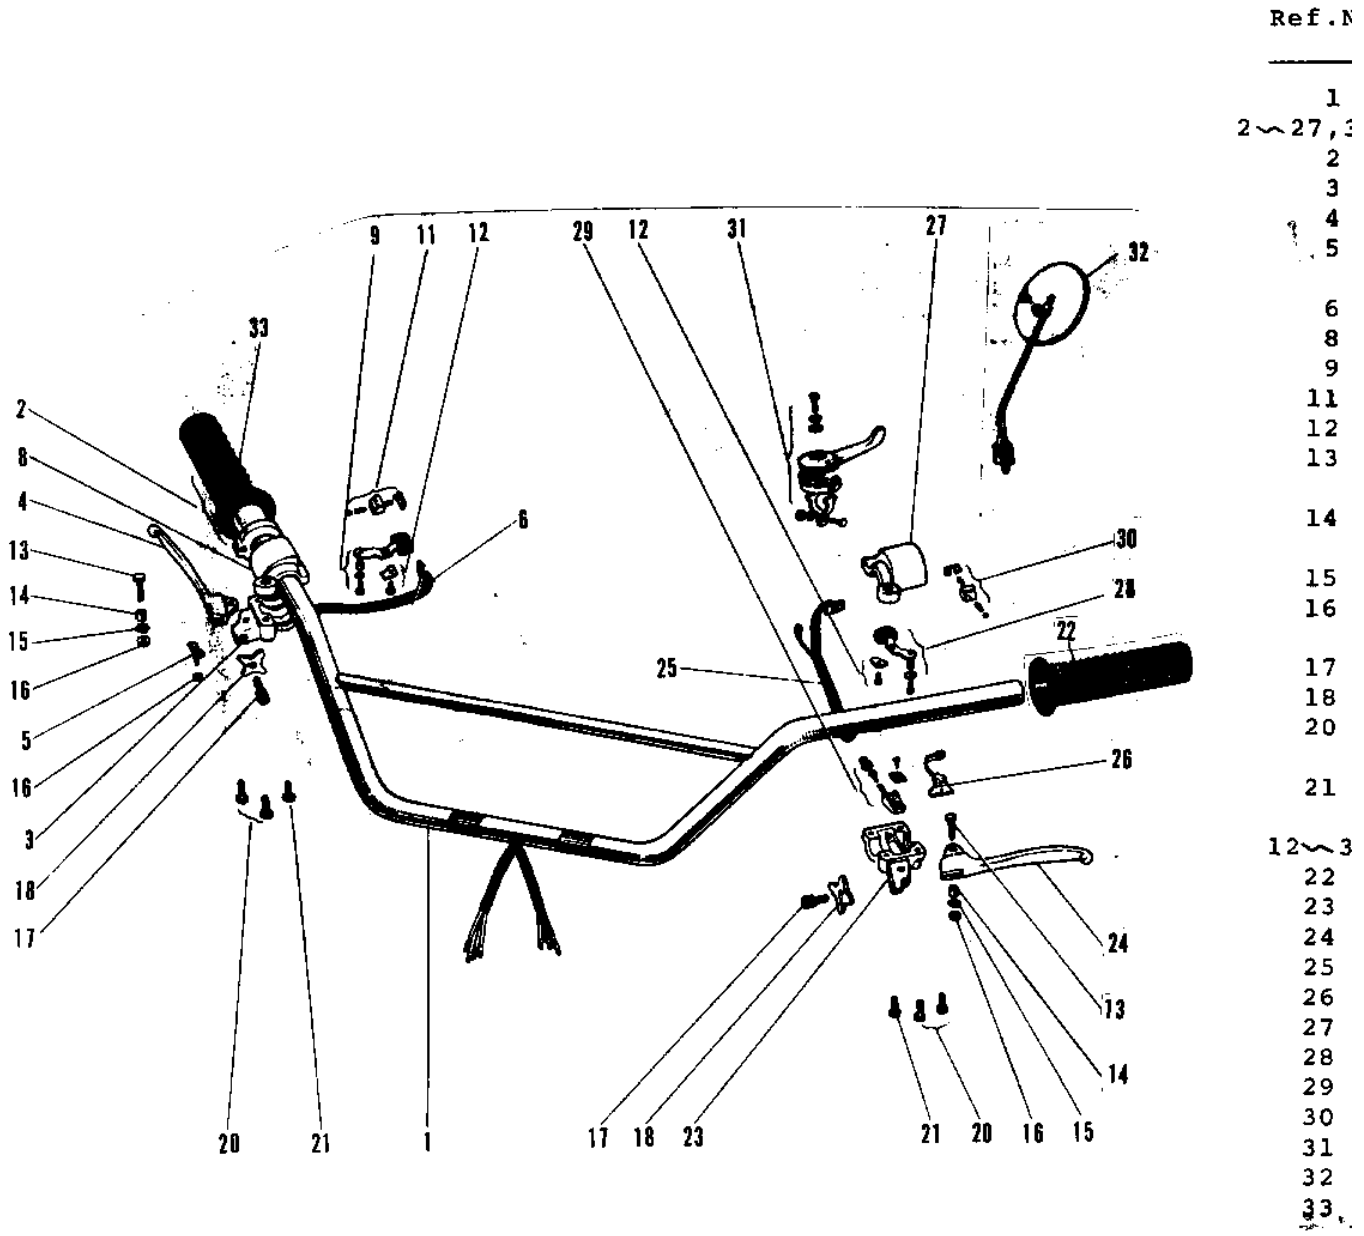

1969 G3SS PARTS DIAGRAM

HANDLEBAR ('69-73)

1969 G3SS PARTS LIST

HANDLEBAR ('69-73)

ITEM NAME	PART NUMBER	QUANTITY
HANDLEBAR (Ref # 1)	46004-022	1
GRIP-ASSY,RH (Ref # 2-27,3)	46017-1071	1
GRIP ASSY THROTTLE (Ref # 2)	46019-005	1
CASE R.H SWITCH LOWER (Ref # 3)	46022-012	1
LEVER FRONT BRAKE (Ref # 4)	46058-004	1
SPRING THROTTLE GRIP (Ref # 5)	46024-001	1
SPRING THROTTLE GRIP (Ref # 5)	46024-002	1
WIRING HARNESS R.H SW (Ref # 6)	46032-010	1
GRIP-ASSY,RH (Ref # 8)	46017-1071	1
KNOB ASSY R.H SWITCH (Ref # 9)	46043-002	1
SLIDE BLOCK AY R.H SW (Ref # 11)	46045-004	1
HOLDER WIRING HARNESS (Ref # 12)	46085-012	2
BOLT HEX HEAD 5X20 (Ref # 13)	92007-018	2
BOLT HEX HEAD 5X20 (Ref # 13)	92007-020	2
COLLAR LEVER (Ref # 14)	46059-005	2
COLLAR LEVER (Ref # 14)	46059-011	2
WASHER LOCK 5MM (Ref # 15)	464H0500	2
NUT 5MM (Ref # 16)	312B0500	3
NUT 5MM (Ref # 16)	312B0500	3
SCREW,CABLE ADJUST (Ref # 17)	46055-010	2
NUT LOCK ADJUST SCREW (Ref # 18)	46056-001	2
SCREW PAN HEAD 5X20 (Ref # 20)	220B0520	4
SCREW PAN HEAD 5X20 (Ref # 20)	220B0520	4
SCREW PAN HEAD 5X18 (Ref # 21)	220B0518	2
SCREW PAN HEAD 5X18 (Ref # 21)	220B0518	2
GRIP ASSY L.H (Ref # 12-30)	46074-017	1
RUBBER L.H GRIP (Ref # 22)	46075-007	1
CASE L.H SWITCH LOWER (Ref # 23)	46077-008	1
LEVER-CLUTCH (Ref # 24)	46092-015	1

1969 G3SS PARTS LIST

HANDLEBAR ('69-73)

ITEM NAME	PART NUMBER	QUANTITY
WIRING HARNESS L.H SW (Ref # 25)	46082-015	1
HOLDER L.H SWITCH (Ref # 26)	46085-008	1
CASE L.H SWITCH UPPER (Ref # 27)	46086-007	1
KNOB ASSY L.H SWITCH (Ref # 28)	46088-001	1
SWITCH ASSY LH BUTTON (Ref # 29)	46078-003	1
SLIDE BLOCK AY L.H SW (Ref # 30)	46089-002	1
LEVER ASSY,STARTER (Ref # 31)	46109-012	1
REAR VIEW MIRROR R.H. (Ref # 32)	56002-024	1
RUBBER R.H GRIP (Ref # 33)	46061-009	1