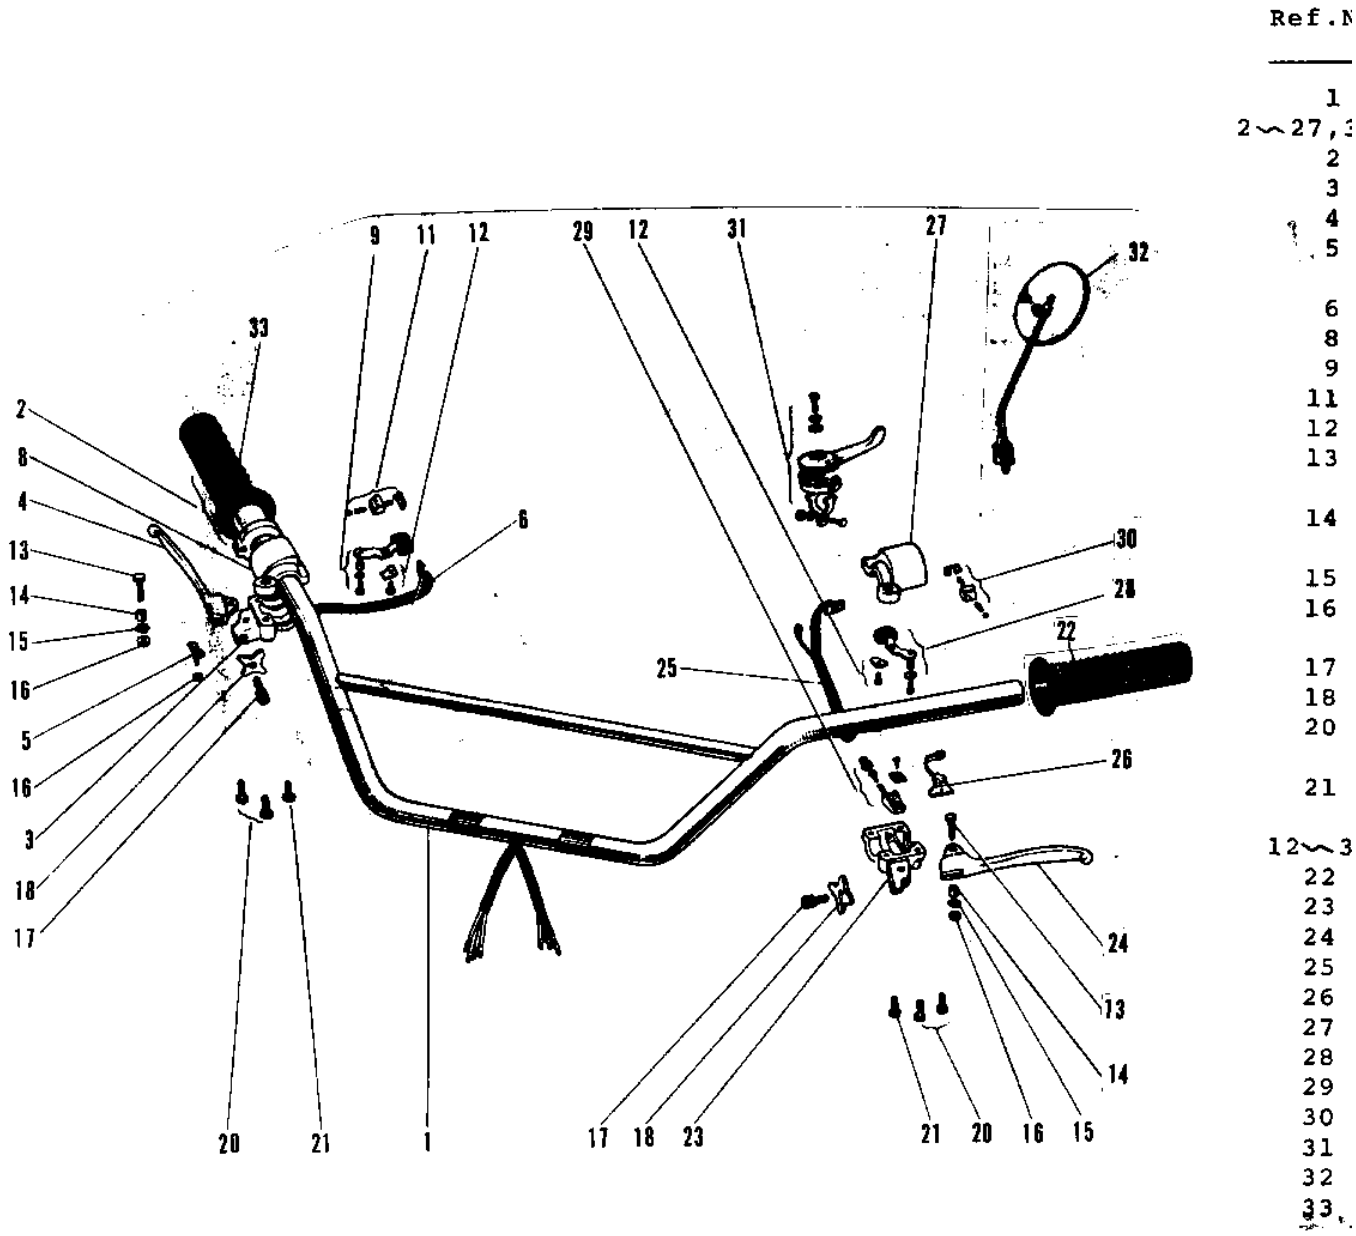

1969 Bushmaster PARTS DIAGRAM

HANDLEBAR ('69-'73)

1969 Bushmaster PARTS LIST

HANDLEBAR ('69-73)

ITEM NAME	PART NUMBER	QUANTITY
HANDLEBAR (Ref # 1)	46004-022	1
GRIP-ASSY,RH (Ref # 2-27,3)	46017-1071	1
GRIP ASSY THROTTLE (Ref # 2)	46019-005	1
CASE R.H SWITCH LOWER (Ref # 3)	46022-012	1
LEVER FRONT BRAKE (Ref # 4)	46058-004	1
SPRING THROTTLE GRIP (Ref # 5)	46024-001	1
SPRING THROTTLE GRIP (Ref # 5)	46024-002	1
WIRING HARNESS R.H SW (Ref # 6)	46032-010	1
GRIP-ASSY,RH (Ref # 8)	46017-1071	1
KNOB ASSY R.H SWITCH (Ref # 9)	46043-002	1
SLIDE BLOCK AY R.H SW (Ref # 11)	46045-004	1
HOLDER WIRING HARNESS (Ref # 12)	46085-012	2
BOLT HEX HEAD 5X20 (Ref # 13)	92007-018	2
BOLT HEX HEAD 5X20 (Ref # 13)	92007-020	2
COLLAR LEVER (Ref # 14)	46059-005	2
COLLAR LEVER (Ref # 14)	46059-011	2
WASHER LOCK 5MM (Ref # 15)	464H0500	2
NUT 5MM (Ref # 16)	312B0500	3
NUT 5MM (Ref # 16)	312B0500	3
SCREW,CABLE ADJUST (Ref # 17)	46055-010	2
NUT LOCK ADJUST SCREW (Ref # 18)	46056-001	2
SCREW PAN HEAD 5X20 (Ref # 20)	220B0520	4
SCREW PAN HEAD 5X20 (Ref # 20)	220B0520	4
SCREW PAN HEAD 5X18 (Ref # 21)	220B0518	2
SCREW PAN HEAD 5X18 (Ref # 21)	220B0518	2
GRIP ASSY L.H (Ref # 12-30)	46074-017	1
RUBBER L.H GRIP (Ref # 22)	46075-007	1
CASE L.H SWITCH LOWER (Ref # 23)	46077-008	1
LEVER-CLUTCH (Ref # 24)	46092-015	1

1969 Bushmaster PARTS LIST

HANDLEBAR ('69-73)

ITEM NAME	PART NUMBER	QUANTITY
WIRING HARNESS L.H SW (Ref # 25)	46082-015	1
HOLDER L.H SWITCH (Ref # 26)	46085-008	1
CASE L.H SWITCH UPPER (Ref # 27)	46086-007	1
KNOB ASSY L.H SWITCH (Ref # 28)	46088-001	1
SWITCH ASSY LH BUTTON (Ref # 29)	46078-003	1
SLIDE BLOCK AY L.H SW (Ref # 30)	46089-002	1
LEVER ASSY,STARTER (Ref # 31)	46109-012	1
REAR VIEW MIRROR R.H. (Ref # 32)	56002-024	1
RUBBER R.H GRIP (Ref # 33)	46061-009	1