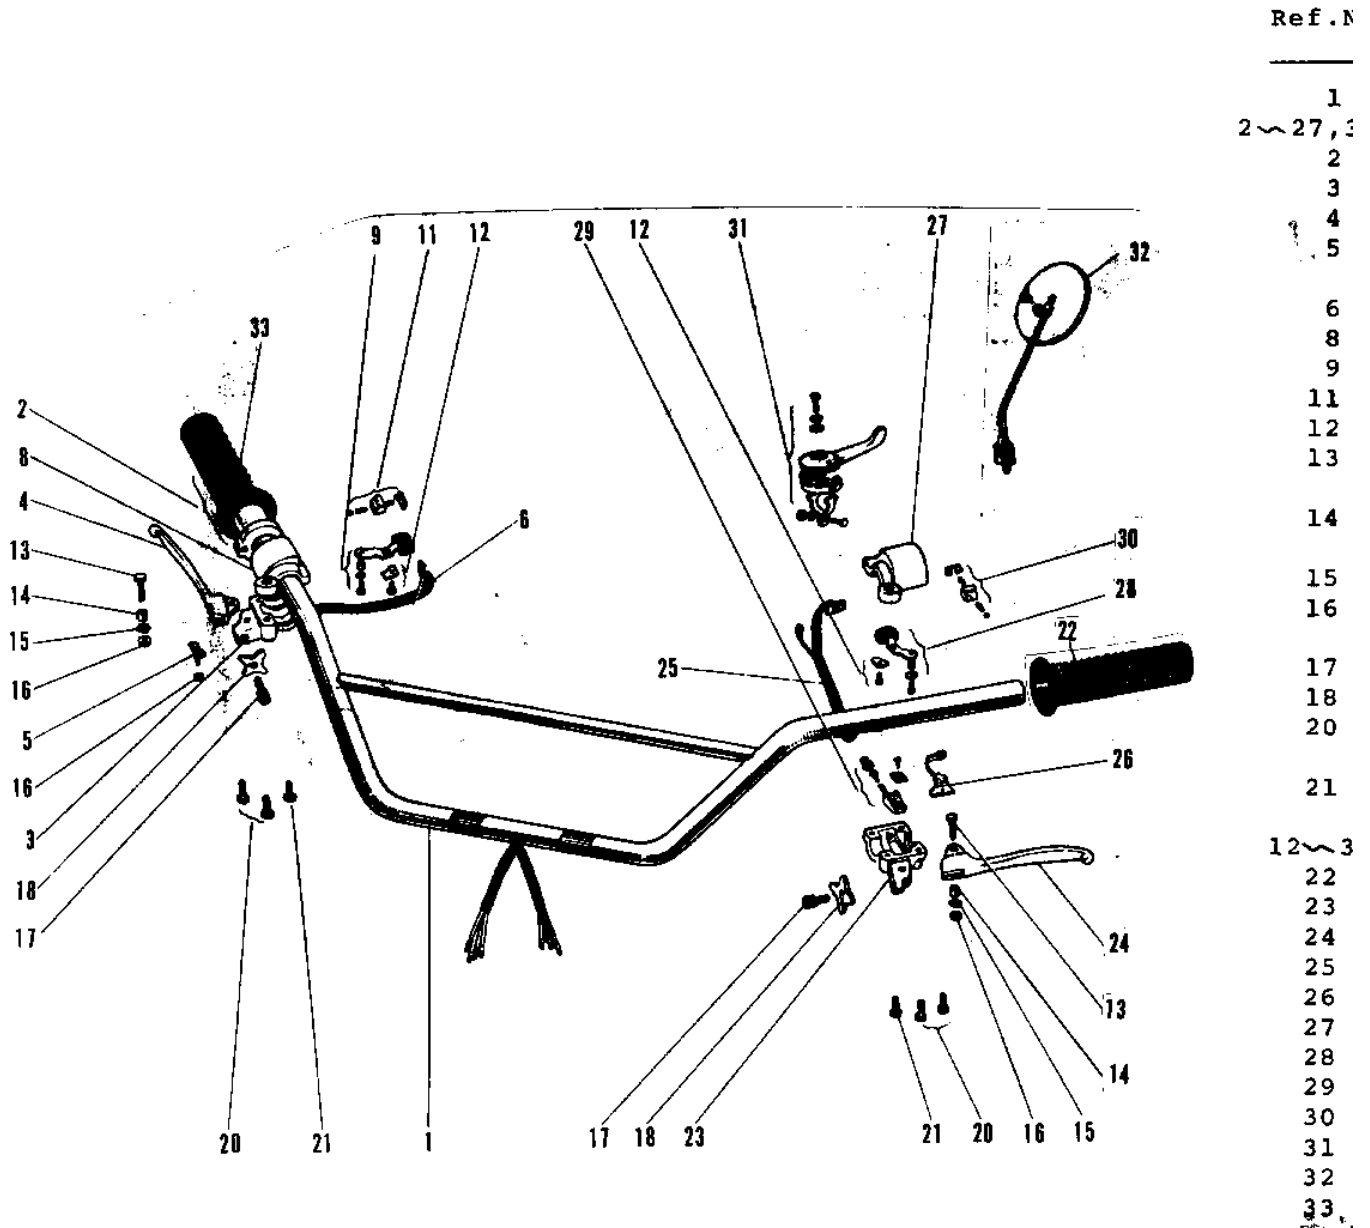

1969 Bushmaster PARTS DIAGRAM

HANDLEBAR ('69-73)

1969 Bushmaster PARTS LIST

HANDLEBAR ('69-73)

ITEM NAME	PART NUMBER	QUANTITY
HANDLEBAR (Ref # 1)	46004-022	1
GRIP-ASSY,RH (Ref # 2-27,3)	46017-1071	1
GRIP ASSY THROTTLE (Ref # 2)	46019-005	1
CASE R.H SWITCH LOWER (Ref # 3)	46022-012	1
LEVER FRONT BRAKE (Ref # 4)	46058-004	1
SPRING THROTTLE GRIP (Ref # 5)	46024-001	1
SPRING THROTTLE GRIP (Ref # 5)	46024-002	1
WIRING HARNESS R.H SW (Ref # 6)	46032-010	1
GRIP-ASSY,RH (Ref # 8)	46017-1071	1
KNOB ASSY R.H SWITCH (Ref # 9)	46043-002	1
SLIDE BLOCK AY R.H SW (Ref # 11)	46045-004	1
HOLDER WIRING HARNESS (Ref # 12)	46085-012	2
BOLT HEX HEAD 5X20 (Ref # 13)	92007-018	2
BOLT HEX HEAD 5X20 (Ref # 13)	92007-020	2
COLLAR LEVER (Ref # 14)	46059-005	2
COLLAR LEVER (Ref # 14)	46059-011	2
WASHER LOCK 5MM (Ref # 15)	464H0500	2
NUT 5MM (Ref # 16)	312B0500	3
NUT 5MM (Ref # 16)	312B0500	3
SCREW,CABLE ADJUST (Ref # 17)	46055-010	2
NUT LOCK ADJUST SCREW (Ref # 18)	46056-001	2
SCREW PAN HEAD 5X20 (Ref # 20)	220B0520	4
SCREW PAN HEAD 5X20 (Ref # 20)	220B0520	4
SCREW PAN HEAD 5X18 (Ref # 21)	220B0518	2
SCREW PAN HEAD 5X18 (Ref # 21)	220B0518	2
GRIP ASSY L.H (Ref # 12-30)	46074-017	1
RUBBER L.H GRIP (Ref # 22)	46075-007	1
CASE L.H SWITCH LOWER (Ref # 23)	46077-008	1
LEVER-CLUTCH (Ref # 24)	46092-015	1

1969 Bushmaster PARTS LIST

HANDLEBAR ('69-'73)

ITEM NAME	PART NUMBER	QUANTITY
WIRING HARNESS L.H SW (Ref # 25)	46082-015	1
HOLDER L.H SWITCH (Ref # 26)	46085-008	1
CASE L.H SWITCH UPPER (Ref # 27)	46086-007	1
KNOB ASSY L.H SWITCH (Ref # 28)	46088-001	1
SWITCH ASSY LH BUTTON (Ref # 29)	46078-003	1
SLIDE BLOCK AY L.H SW (Ref # 30)	46089-002	1
LEVER ASSY,STARTER (Ref # 31)	46109-012	1
REAR VIEW MIRROR R.H. (Ref # 32)	56002-024	1
RUBBER R.H GRIP (Ref # 33)	46061-009	1