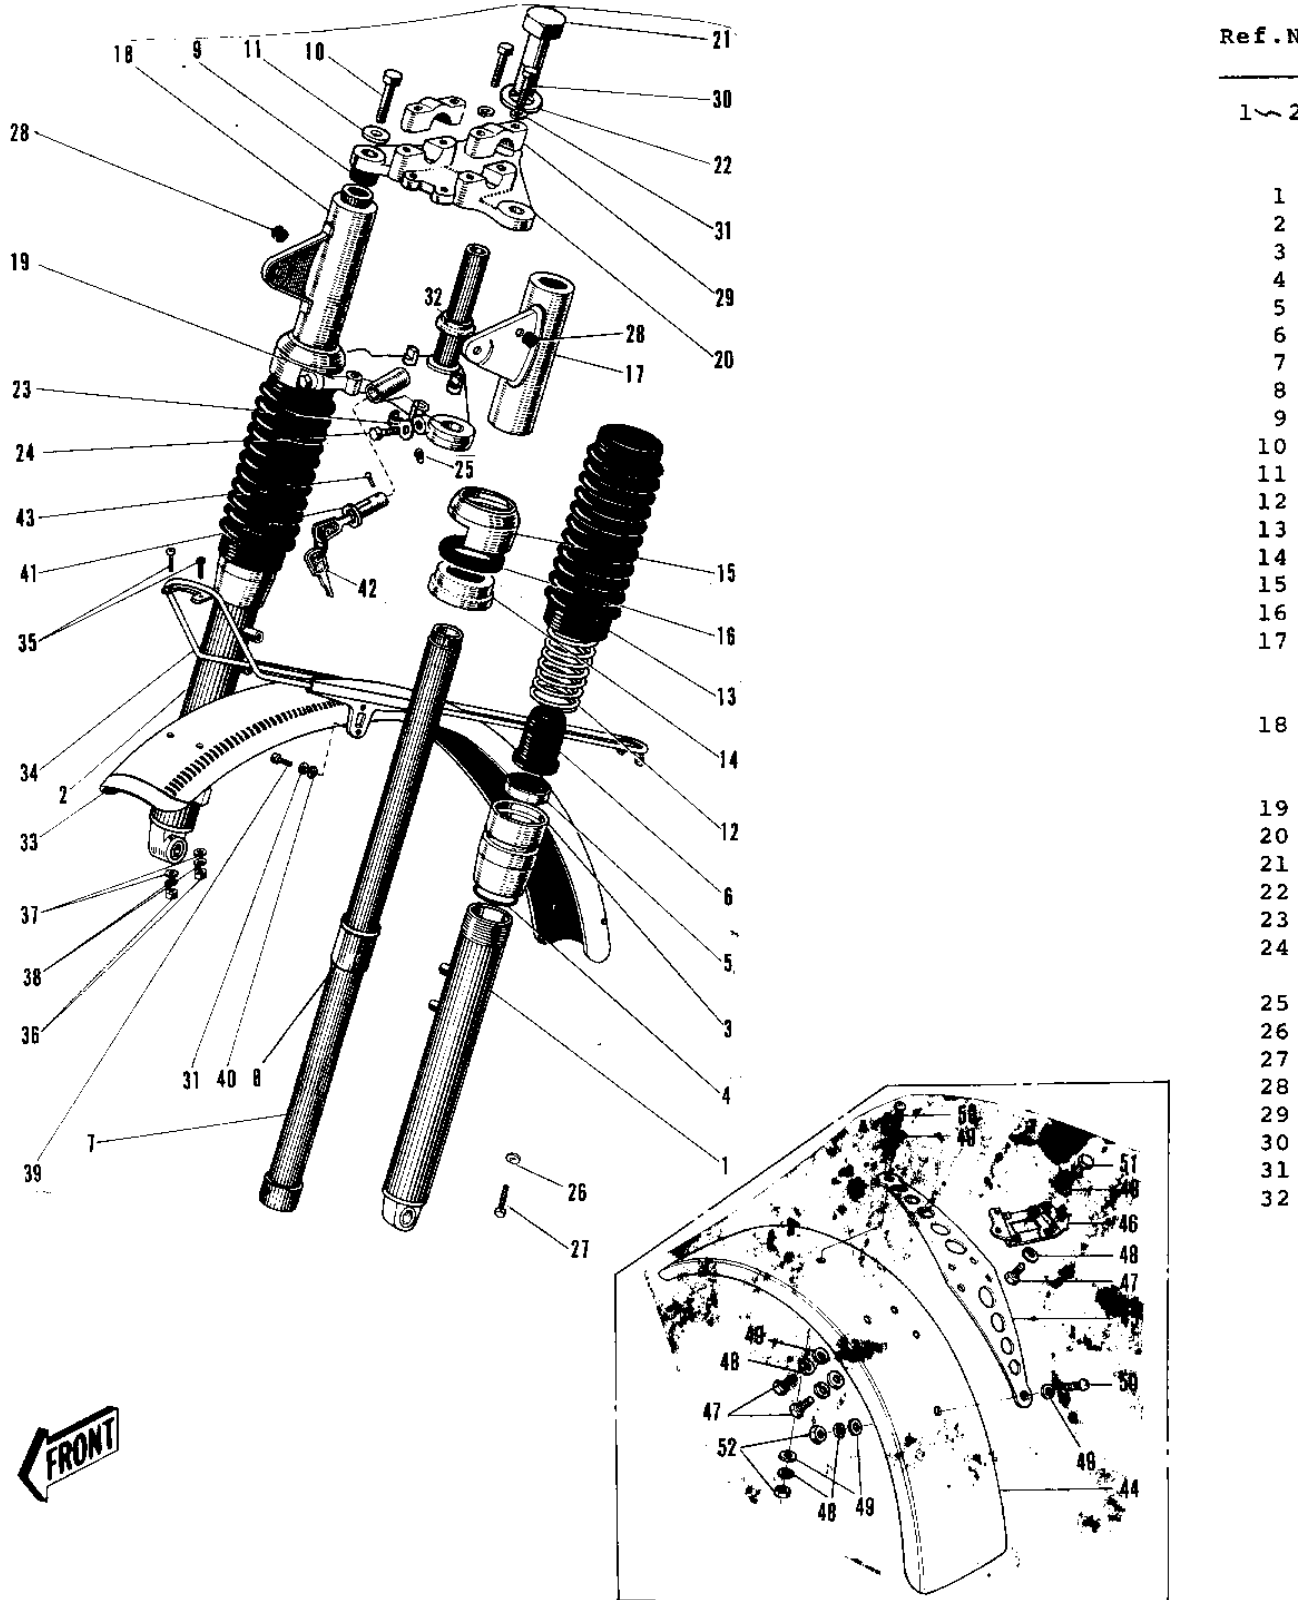

1969 G3SS PARTS DIAGRAM

FRONT FORK ('69-'73)

1969 G3SS PARTS LIST

FRONT FORK ('69-'73)

ITEM NAME	PART NUMBER	QUANTITY
-----------	-------------	----------