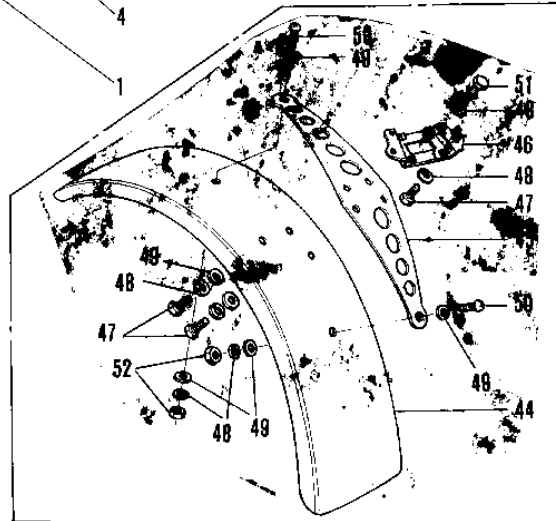

1969 Bushmaster PARTS DIAGRAM

FRONT FORK ('69-'73)

Ref. N

1 ~ 2

- 1
- 2
- 3
- 4
- 5
- 6
- 7
- 8
- 9
- 10
- 11
- 12
- 13
- 14
- 15
- 16
- 17
- 18
- 19
- 20
- 21
- 22
- 23
- 24
- 25
- 26
- 27
- 28
- 29
- 30
- 31
- 32

1969 Bushmaster PARTS LIST

FRONT FORK ('69-'73)

ITEM NAME	PART NUMBER	QUANTITY
FRONT FORK ASSY (Ref # 1-27)	44001-058	1
FORK-FRONT,BLACK (Ref # 1-27)	44001-058-21	1
TUBE,LH,FORK OUTER (Ref # 1)	44005-029-15	1
TUBE,RH,FORK OUTER (Ref # 2)	44006-028-15	1
NUT FORK OUTER TUBE (Ref # 3)	44007-008	2
'O' RING OUTER TUBE (Ref # 4)	44046-005	2
OIL SEAL,FORK (Ref # 5)	44009-021	2
DUST SHIELD FORK (Ref # 6)	44010-015	2
TUBE FORK INNER (Ref # 7)	44013-010	2
GUIDE FORK INNER TUBE (Ref # 8)	44015-003	2
GASKET INNER TUBE UPP (Ref # 9)	44046-002	2
BOLT FORK TOP (Ref # 10)	44041-020	2
WASHER FORK TOP (Ref # 11)	44043-017	2
SPRING FORK (Ref # 12)	44026-020	2
COVER FORK DUST (Ref # 13)	44027-004	2
GUIDE FORK SPRING (Ref # 14)	44029-011	2
RING FORK COVER (Ref # 15)	44030-004	2
GASKET FORK COVER (Ref # 16)	44045-014	1
COVER L.H FORK (Ref # 17)	44033-013	1
COVER-L.H FORK,BLACK (Ref # 17)	44033-013-21	1
COVER R.H FORK (Ref # 18)	44034-012	1
COVER-R.H FORK,BLACK (Ref # 18)	44034-012-21	1
STEM STEERING (Ref # 19)	44037-020	1
HEAD STEERING STEM (Ref # 20)	44039-013	1
BOLT STRNG STEM HEAD (Ref # 21)	44041-007	1
WASHER FORK COVER (Ref # 22)	44043-032	1
CLAMP CABLE (Ref # 23)	92037-022	1
BOLT HEX HEAD 10X32 (Ref # 24)	113B1032	2
WASHER SPRING 10MM (Ref # 25)	461F1000	2