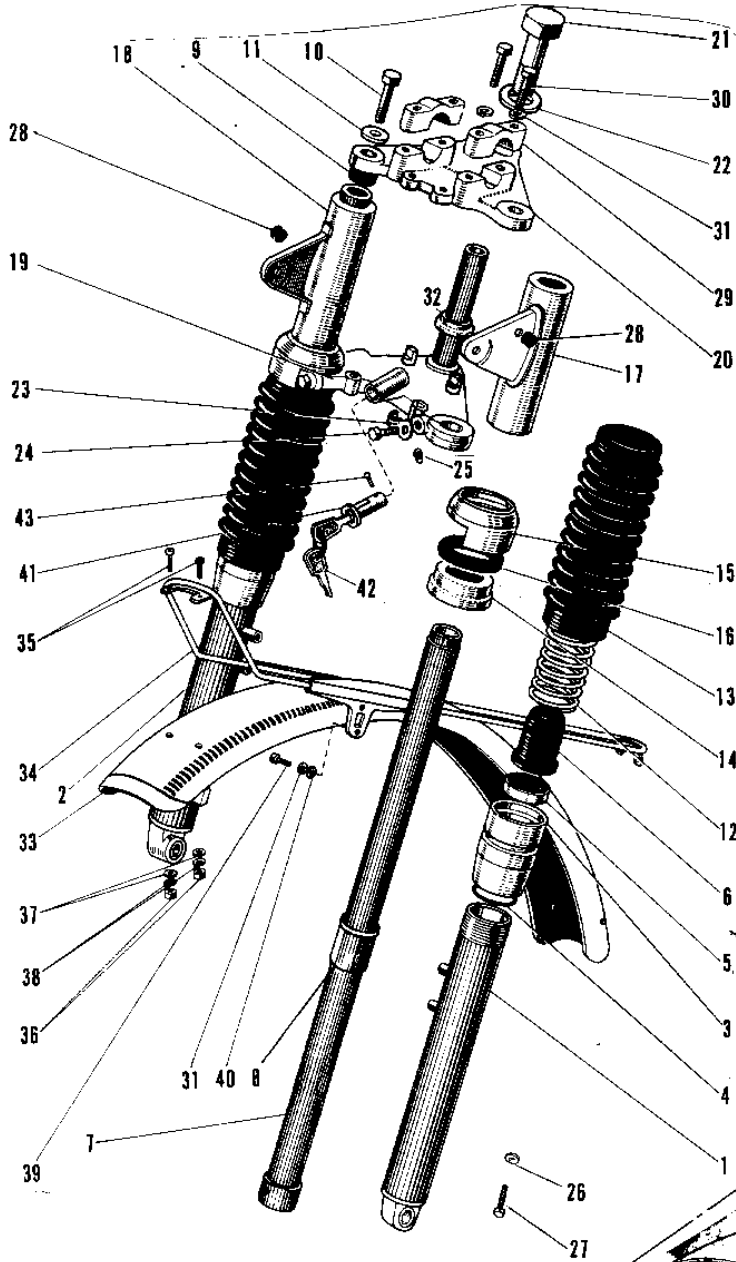

1969 Bushmaster PARTS DIAGRAM

FRONT FORK ('69-'73)

Ref. N

1 ~ 2

- 1
- 2
- 3
- 4
- 5
- 6
- 7
- 8
- 9
- 10
- 11
- 12
- 13
- 14
- 15
- 16
- 17
- 18
- 19
- 20
- 21
- 22
- 23
- 24
- 25
- 26
- 27
- 28
- 29
- 30
- 31
- 32

1969 Bushmaster PARTS LIST

FRONT FORK ('69-'73)

ITEM NAME	PART NUMBER	QUANTITY
FRONT FORK ASSY (Ref # 1-27)	44001-058	1
FORK-FRONT,BLACK (Ref # 1-27)	44001-058-21	1
TUBE,LH,FORK OUTER (Ref # 1)	44005-029-15	1
TUBE,RH,FORK OUTER (Ref # 2)	44006-028-15	1
NUT FORK OUTER TUBE (Ref # 3)	44007-008	2
'O' RING OUTER TUBE (Ref # 4)	44046-005	2
OIL SEAL,FORK (Ref # 5)	44009-021	2
DUST SHIELD FORK (Ref # 6)	44010-015	2
TUBE FORK INNER (Ref # 7)	44013-010	2
GUIDE FORK INNER TUBE (Ref # 8)	44015-003	2
GASKET INNER TUBE UPP (Ref # 9)	44046-002	2
BOLT FORK TOP (Ref # 10)	44041-020	2
WASHER FORK TOP (Ref # 11)	44043-017	2
SPRING FORK (Ref # 12)	44026-020	2
COVER FORK DUST (Ref # 13)	44027-004	2
GUIDE FORK SPRING (Ref # 14)	44029-011	2
RING FORK COVER (Ref # 15)	44030-004	2
GASKET FORK COVER (Ref # 16)	44045-014	1
COVER L.H FORK (Ref # 17)	44033-013	1
COVER-L.H FORK,BLACK (Ref # 17)	44033-013-21	1
COVER R.H FORK (Ref # 18)	44034-012	1
COVER-R.H FORK,BLACK (Ref # 18)	44034-012-21	1
STEM STEERING (Ref # 19)	44037-020	1
HEAD STEERING STEM (Ref # 20)	44039-013	1
BOLT STRNG STEM HEAD (Ref # 21)	44041-007	1
WASHER FORK COVER (Ref # 22)	44043-032	1
CLAMP CABLE (Ref # 23)	92037-022	1
BOLT HEX HEAD 10X32 (Ref # 24)	113B1032	2
WASHER SPRING 10MM (Ref # 25)	461F1000	2

1969 Bushmaster PARTS LIST

FRONT FORK ('69-'73)

ITEM NAME	PART NUMBER	QUANTITY
KEY SET NO.324 (Ref # 42)	27008-034-24	1
SCREW RIVET (Ref # 43)	92099-001	1
FENDER-FR (Ref # 44)	35004-059	1
PLATE FRONT FENDER (Ref # 45)	35013-003	1
BRACKET FRONT FENDER (Ref # 46)	35012-010	1
BOLT-UPSET,6X12 (Ref # 47)	112G0612	6
WASHER SPRING 6MM (Ref # 48)	461F0600	10
WASHER PLAIN 6MM (Ref # 49)	411B0600	8
SCREW PAN HEAD 6X10 (Ref # 50)	220E0610	2
BOLT 6X22 (Ref # 51)	112B0622	2
NUT 6MM (Ref # 52)	312B0600	2