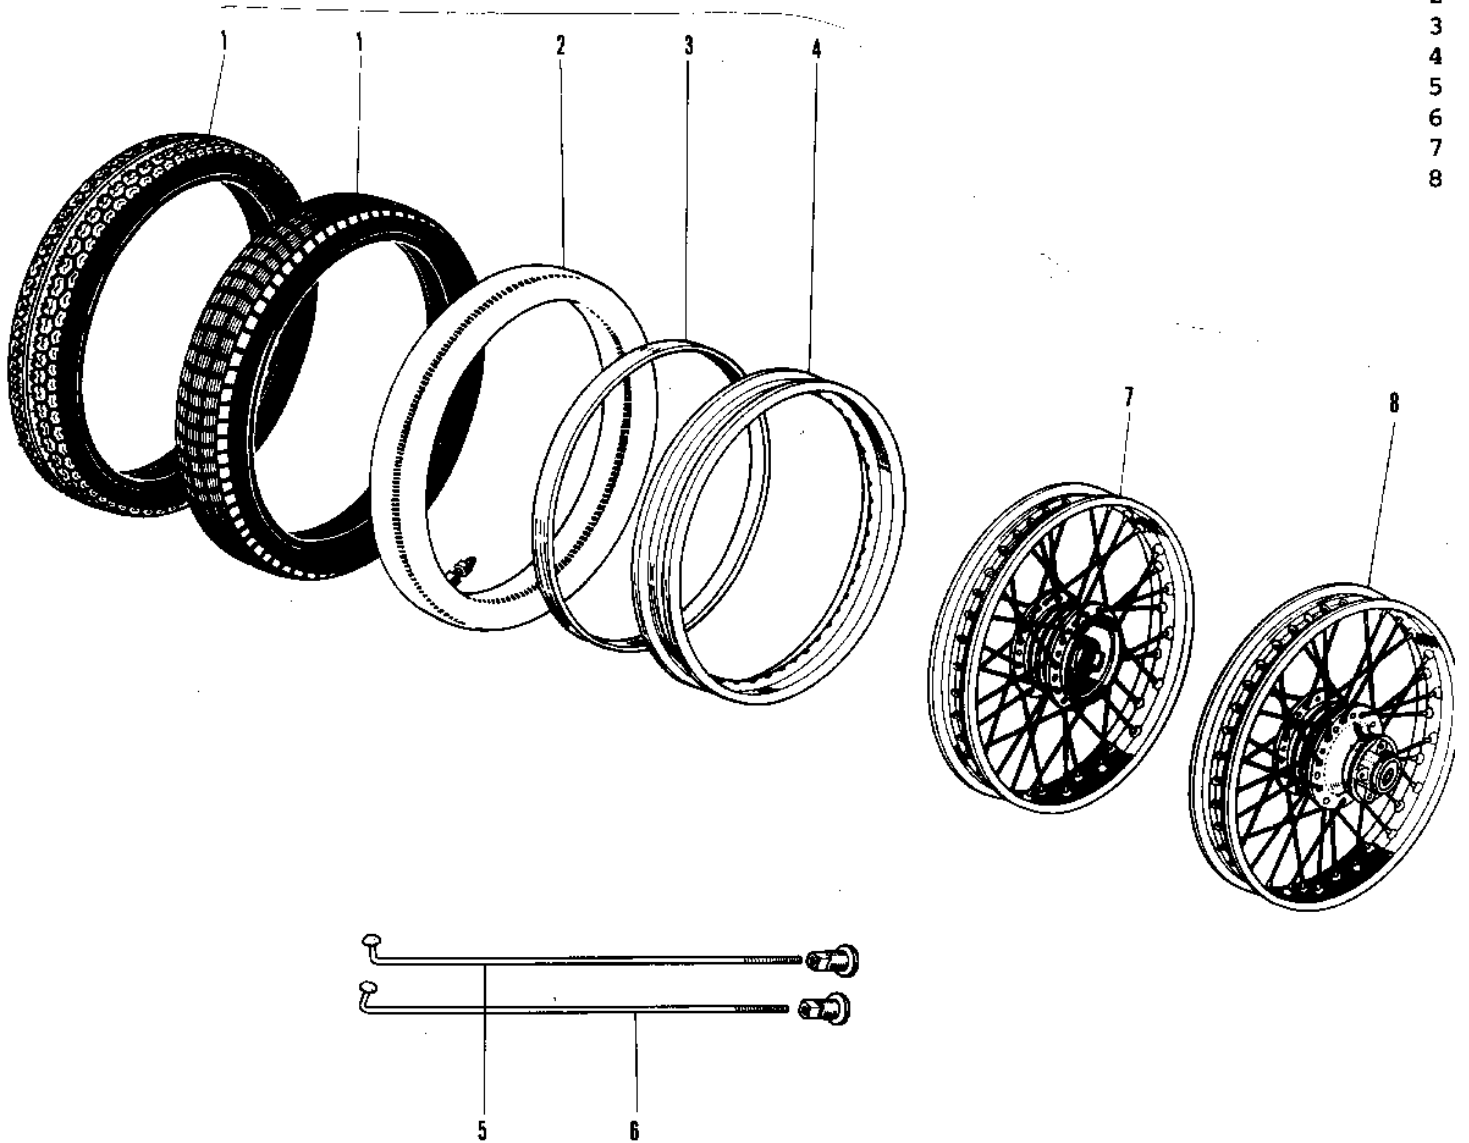

1971 G3SS-A PARTS DIAGRAM

WHEELS/TIRES ('69-73)

Ref. #

- 1
- 2
- 3
- 4
- 5
- 6
- 7
- 8

1971 G3SS-A PARTS LIST

WHEELS/TIRES ('69-73)

ITEM NAME	PART NUMBER	QUANTITY
TIRE 2.75-18 Y620 (Ref # 1)	41019-007	2
TUBE 250/275-18 (Ref # 2)	41022-032	2
BAND,RIM,4.00/5.10-18 (Ref # 3)	41023-1006	2
RIM 1.60AX18W (Ref # 4)	41025-011	2
SPOKE-ASY,RR INNER (Ref # 5)	41027-056	36
SPOKE-ASY,RR OUTER (Ref # 6)	41028-056	36
WHEEL ASSY,FRONT (Ref # 7)	41074-038	1
WHEEL ASSY REAR (Ref # 8)	42048-001	1
WHEEL ASSY-REAR (Ref # 8)	42048-005	1