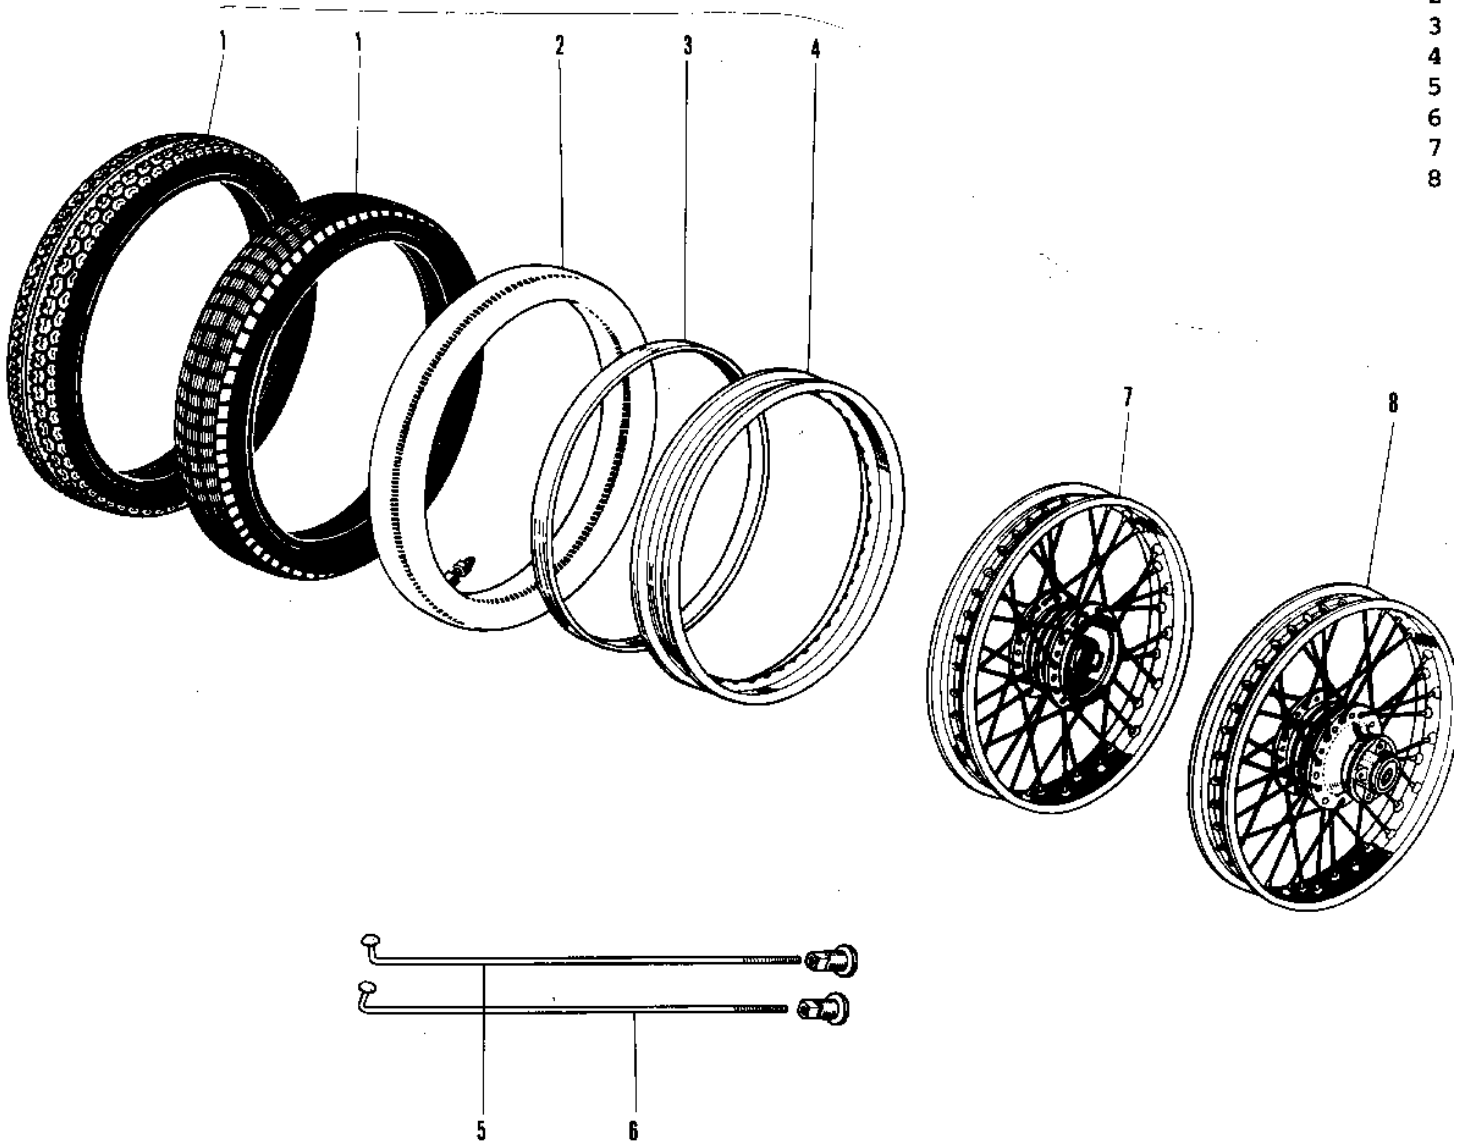

1972 G3SS-B PARTS DIAGRAM

WHEELS/TIRES (69-73)

Ref. #

- 1
- 2
- 3
- 4
- 5
- 6
- 7
- 8

1972 G3SS-B PARTS LIST

WHEELS/TIRES ('69-73)

ITEM NAME	PART NUMBER	QUANTITY
TIRE 2.75-18 Y620 (Ref # 1)	41019-007	2
TUBE 250/275-18 (Ref # 2)	41022-032	2
BAND,RIM,4.00/5.10-18 (Ref # 3)	41023-1006	2
RIM 1.60AX18W (Ref # 4)	41025-011	2
SPOKE-ASY,RR INNER (Ref # 5)	41027-056	36
SPOKE-ASY,RR OUTER (Ref # 6)	41028-056	36
WHEEL ASSY,FRONT (Ref # 7)	41074-038	1
WHEEL ASSY REAR (Ref # 8)	42048-001	1
WHEEL ASSY-REAR (Ref # 8)	42048-005	1