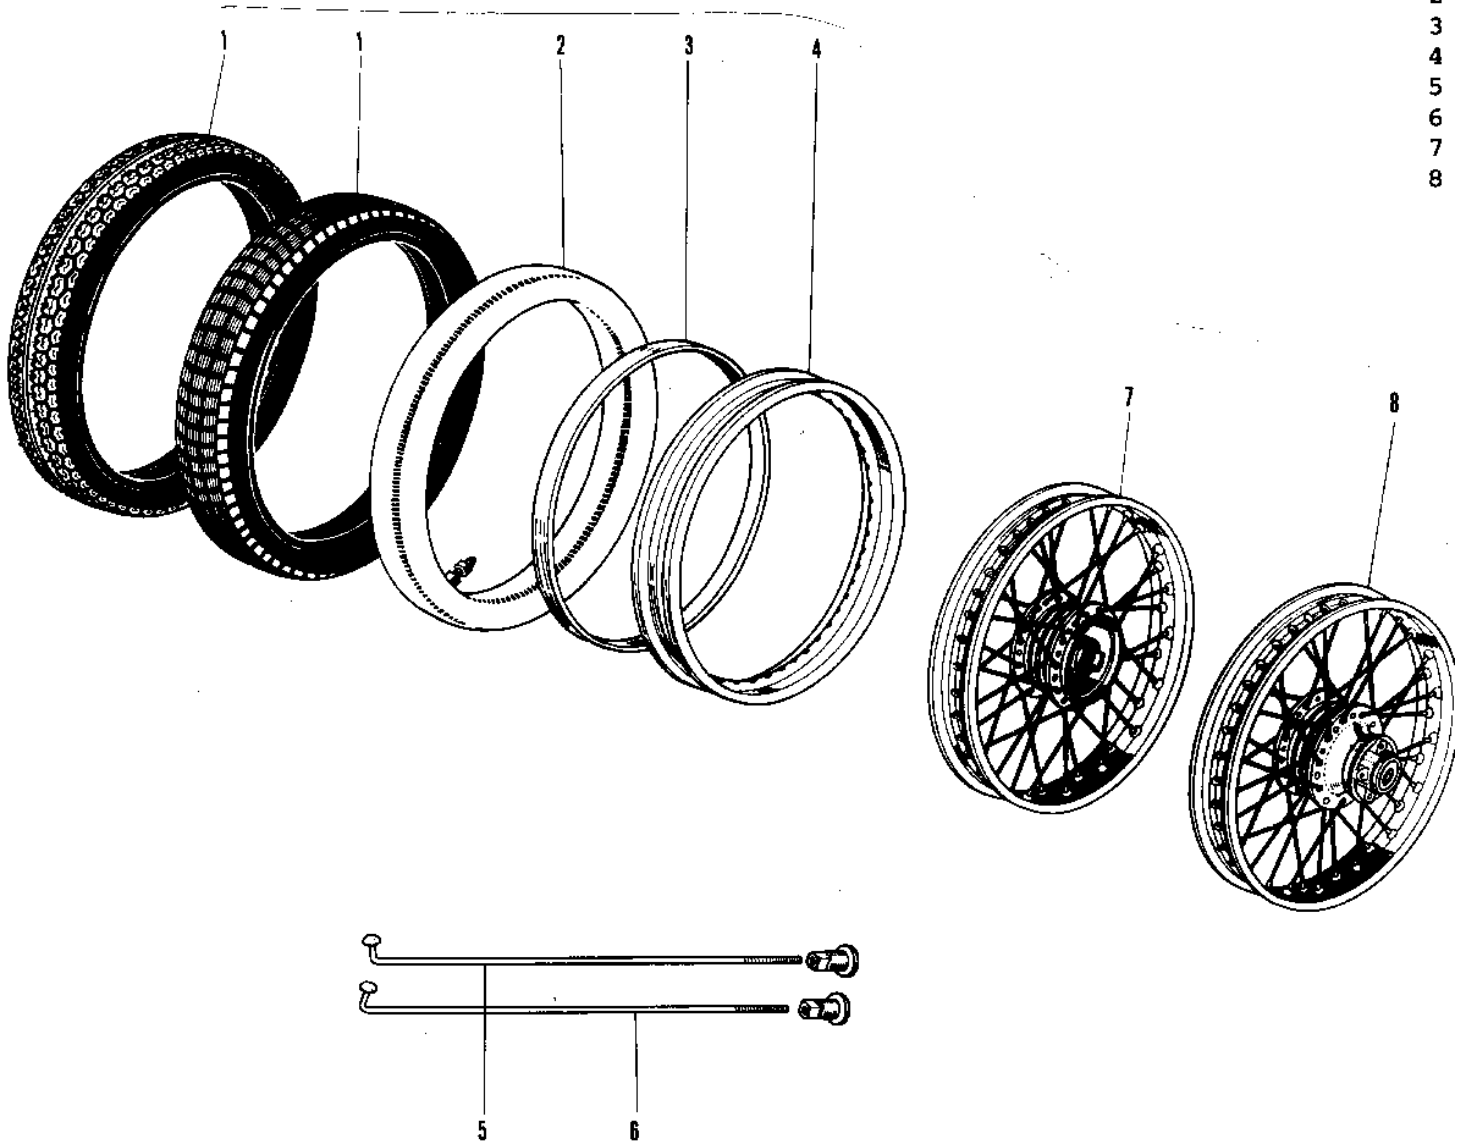

# 1973 G3SS-C PARTS DIAGRAM

WHEELS/TIRES ('69-73)

Ref. #

- 1
- 2
- 3
- 4
- 5
- 6
- 7
- 8

### WHEELS/TIRES ('69-73)

ITEM NAME	PART NUMBER	QUANTITY
TIRE 2.75-18 Y620 (Ref # 1)	41019-007	2
TUBE 250/275-18 (Ref # 2)	41022-032	2
BAND,RIM,4.00/5.10-18 (Ref # 3)	41023-1006	2
RIM 1.60AX18W (Ref # 4)	41025-011	2
SPOKE-ASY,RR INNER (Ref # 5)	41027-056	36
SPOKE-ASY,RR OUTER (Ref # 6)	41028-056	36
WHEEL ASSY,FRONT (Ref # 7)	41074-038	1
WHEEL ASSY REAR (Ref # 8)	42048-001	1
WHEEL ASSY-REAR (Ref # 8)	42048-005	1