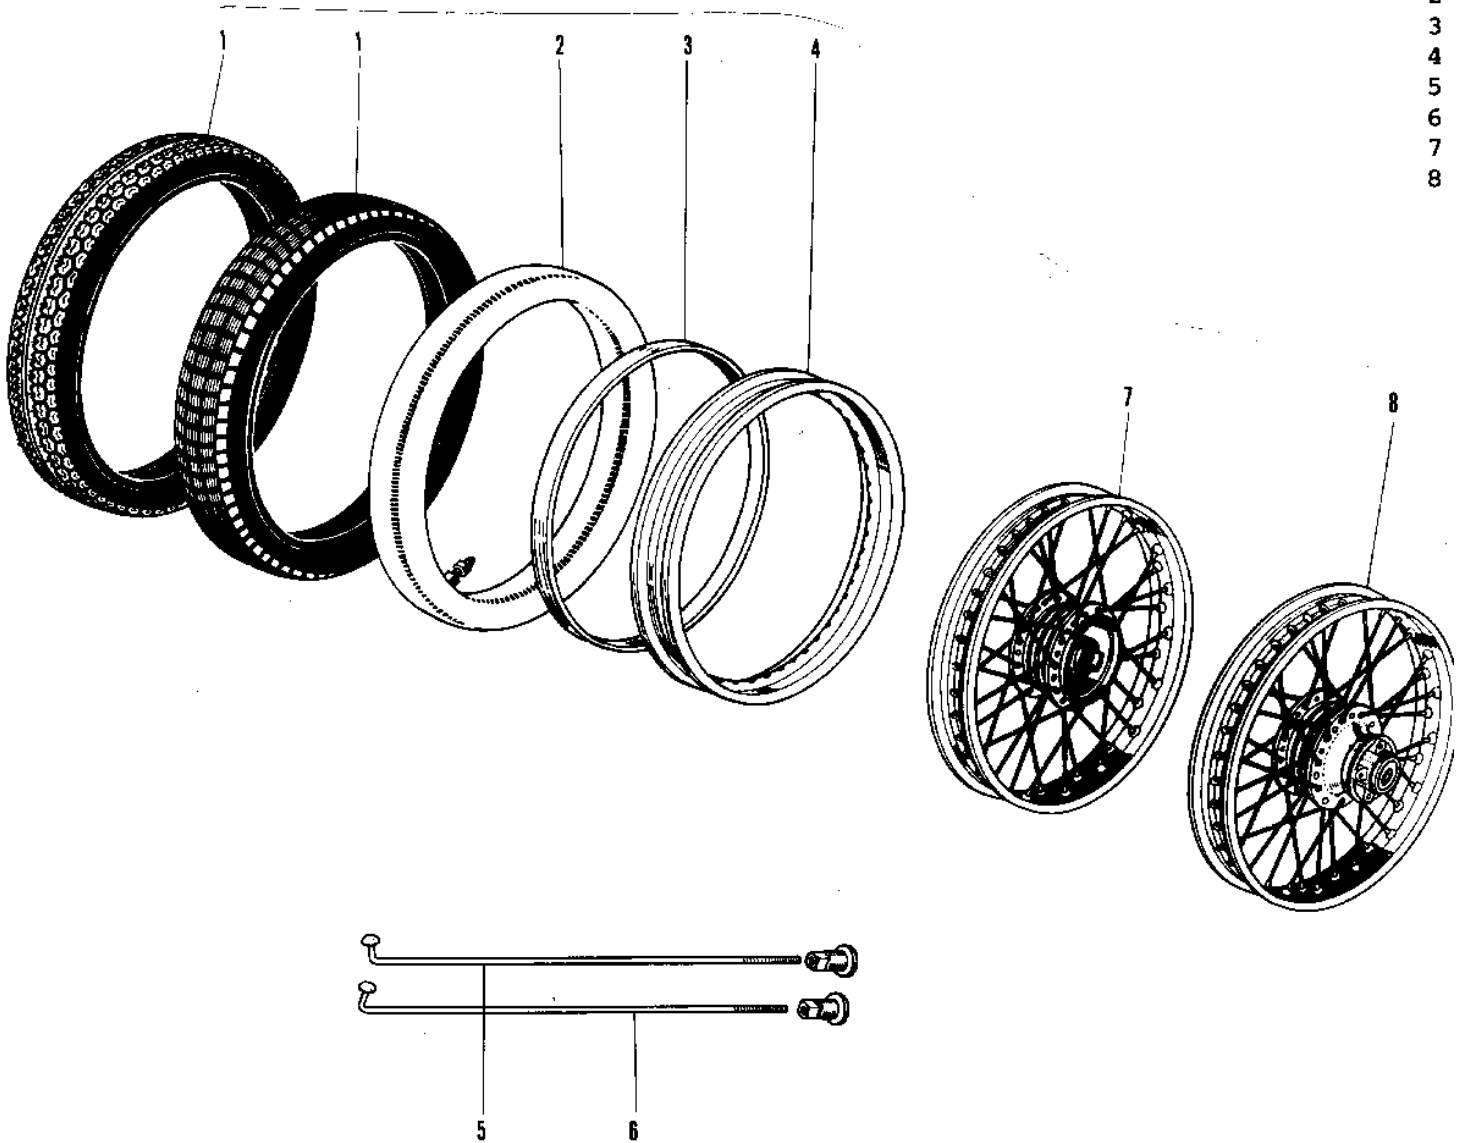

1970 G3SS PARTS DIAGRAM

WHEELS/TIRES ('69-73)

Ref. #

- 1
- 2
- 3
- 4
- 5
- 6
- 7
- 8

1970 G3SS PARTS LIST

WHEELS/TIRES ('69-73)

ITEM NAME	PART NUMBER	QUANTITY
UNAVAILABLE IN PRICE BOOK (Ref # 1)	41014-008	2
TUBE 250/275-18 (Ref # 2)	41022-032	2
BAND,RIM,4.00/5.10-18 (Ref # 3)	41023-1006	2
RIM 1.60AX18W (Ref # 4)	41025-011	2
SPOKE-ASY,RR INNER (Ref # 5)	41027-056	36
SPOKE-ASY,RR OUTER (Ref # 6)	41028-056	36
WHEEL ASSY,FRONT (Ref # 7)	41074-038	1
WHEEL ASSY REAR (Ref # 8)	42048-001	1