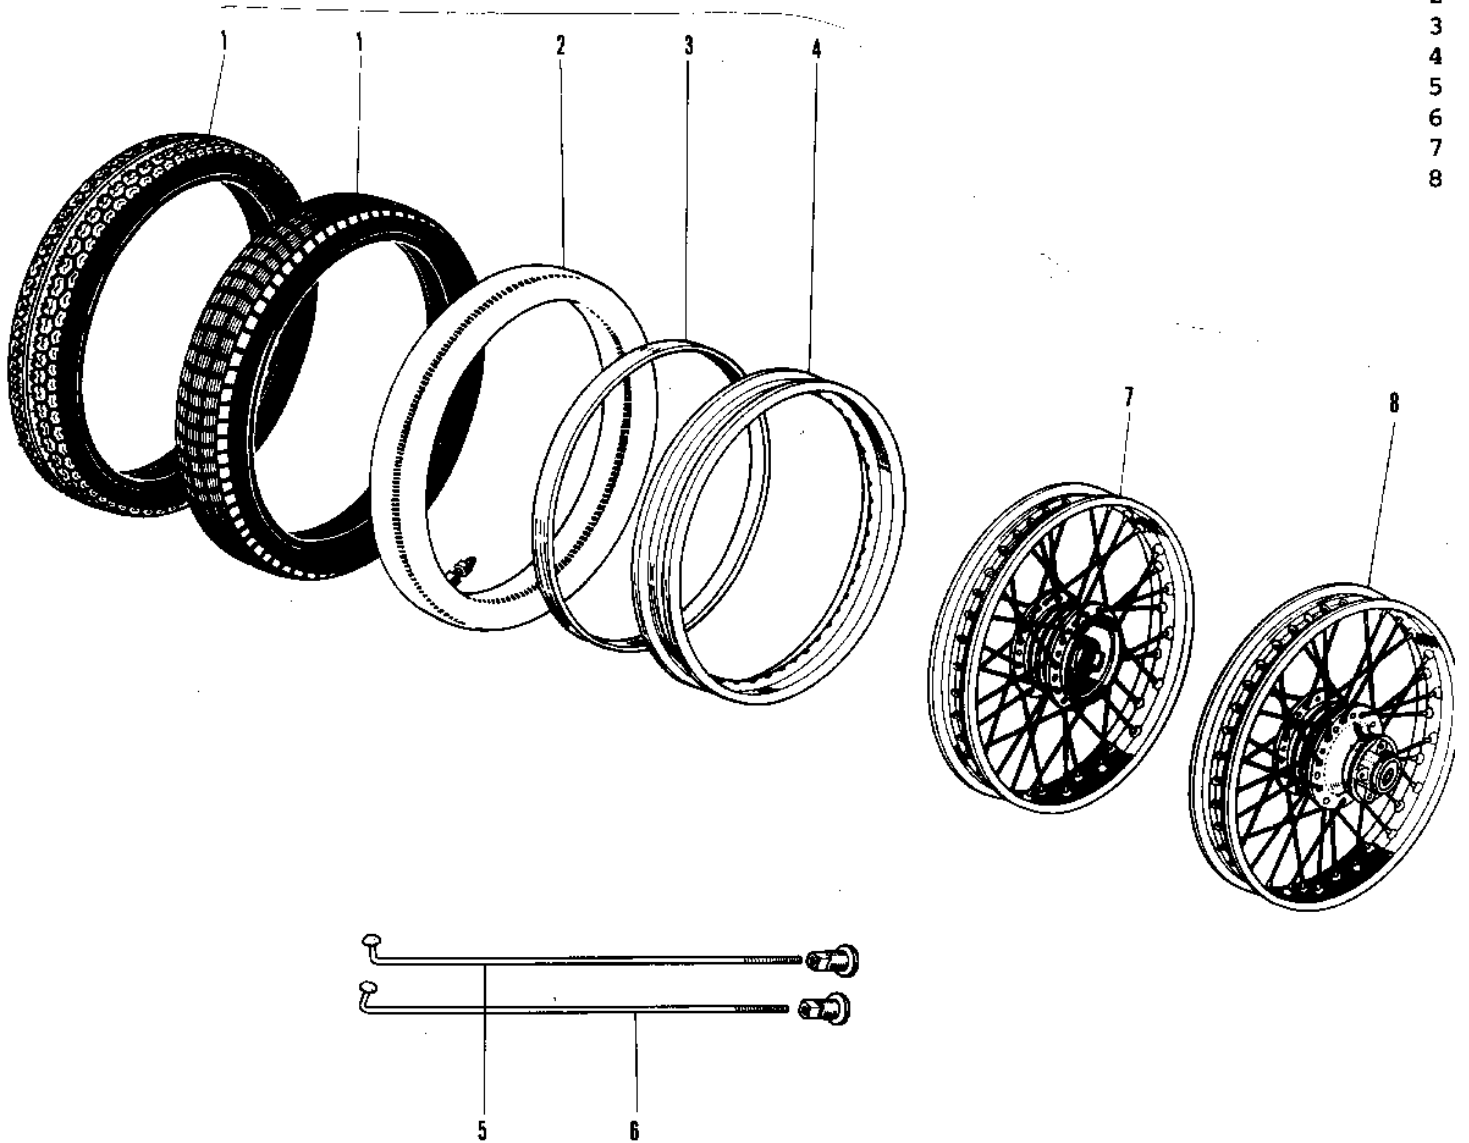

1969 G3SS PARTS DIAGRAM

WHEELS/TIRES ('69-73)

Ref. #

- 1
- 2
- 3
- 4
- 5
- 6
- 7
- 8

1969 G3SS PARTS LIST

WHEELS/TIRES ('69-73)

ITEM NAME	PART NUMBER	QUANTITY
TIRE 2.75-18 Y620 (Ref # 1)	41019-007	
TUBE 250/275-18 (Ref # 2)	41022-032	2
BAND,RIM,4.00/5.10-18 (Ref # 3)	41023-1006	2
RIM 1.60AX18W (Ref # 4)	41025-011	2
SPOKE-ASY,RR INNER (Ref # 5)	41027-056	36
SPOKE-ASY,RR OUTER (Ref # 6)	41028-056	36
WHEEL ASSY,FRONT (Ref # 7)	41074-038	1
WHEEL ASSY REAR (Ref # 8)	42048-001	1
WHEEL ASSY-REAR (Ref # 8)	42048-005	