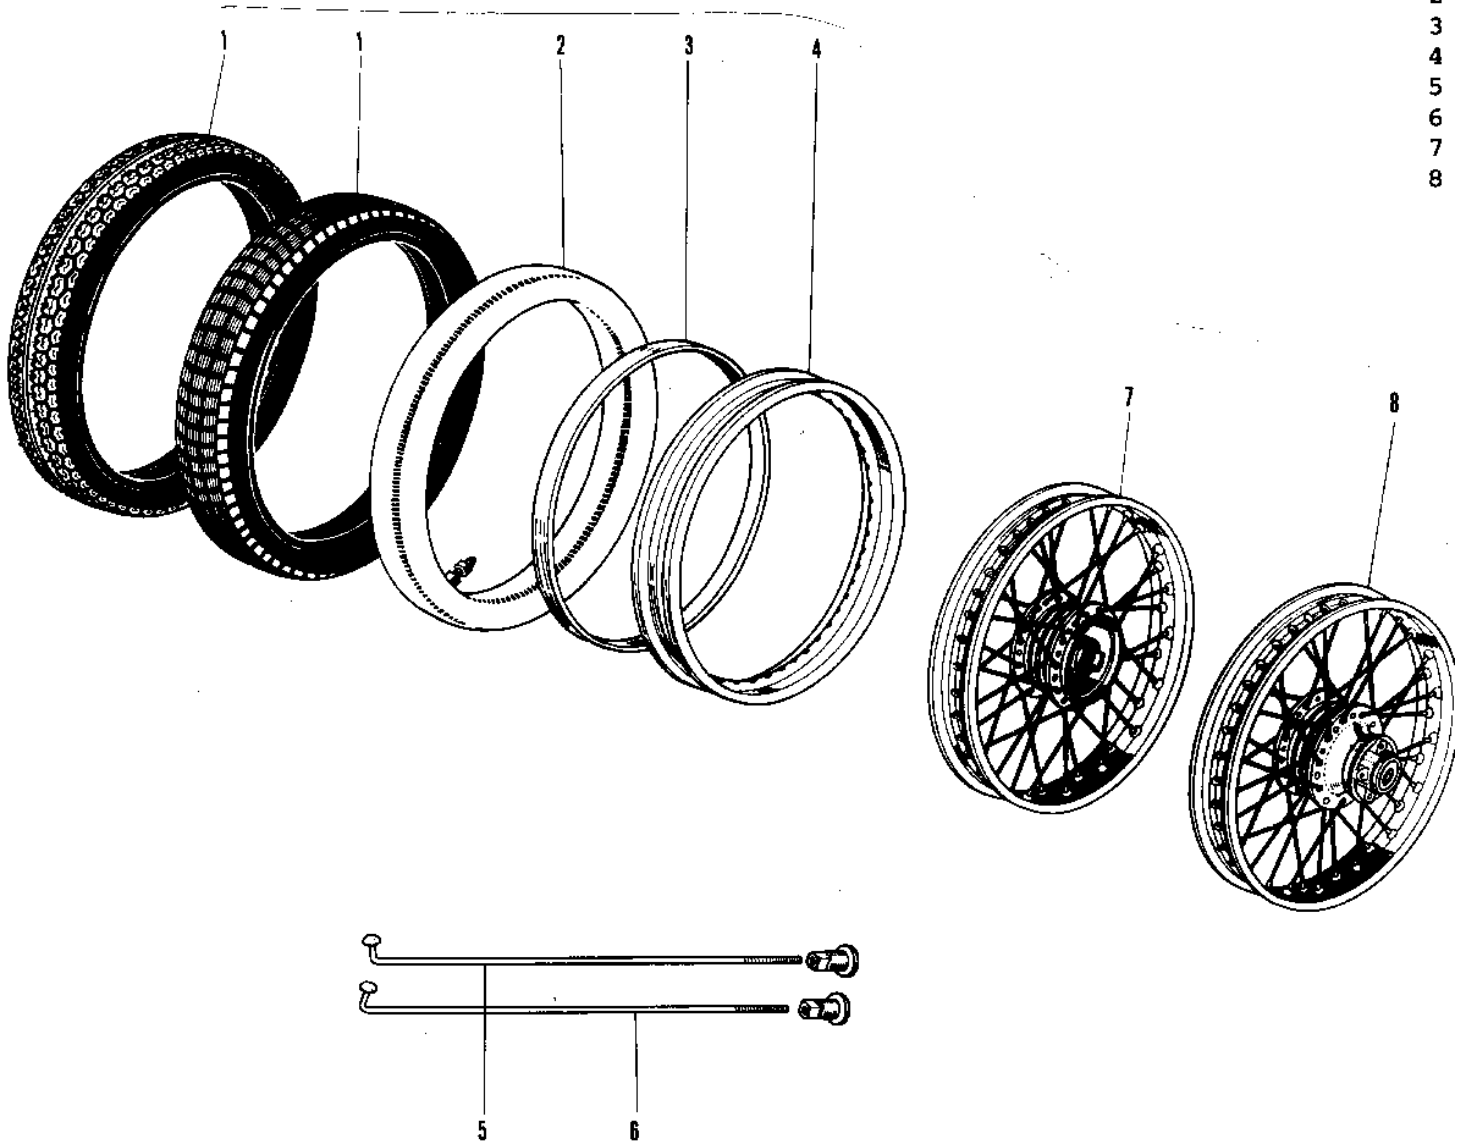

1970 Bushmaster PARTS DIAGRAM

WHEELS/TIRES ('69-73)

Ref. #

- 1
- 2
- 3
- 4
- 5
- 6
- 7
- 8

1970 Bushmaster PARTS LIST

WHEELS/TIRES ('69-73)

ITEM NAME	PART NUMBER	QUANTITY
TIRE 2.75-18 Y620 (Ref # 1)	41019-007	2
TUBE 250/275-18 (Ref # 2)	41022-032	2
BAND,RIM,4.00/5.10-18 (Ref # 3)	41023-1006	2
RIM 1.60AX18W (Ref # 4)	41025-011	2
SPOKE-ASY,RR INNER (Ref # 5)	41027-056	36
SPOKE-ASY,RR OUTER (Ref # 6)	41028-056	36
WHEEL ASSY,FRONT (Ref # 7)	41074-038	1
WHEEL ASSY REAR (Ref # 8)	42048-001	1
WHEEL ASSY-REAR (Ref # 8)	42048-005	1