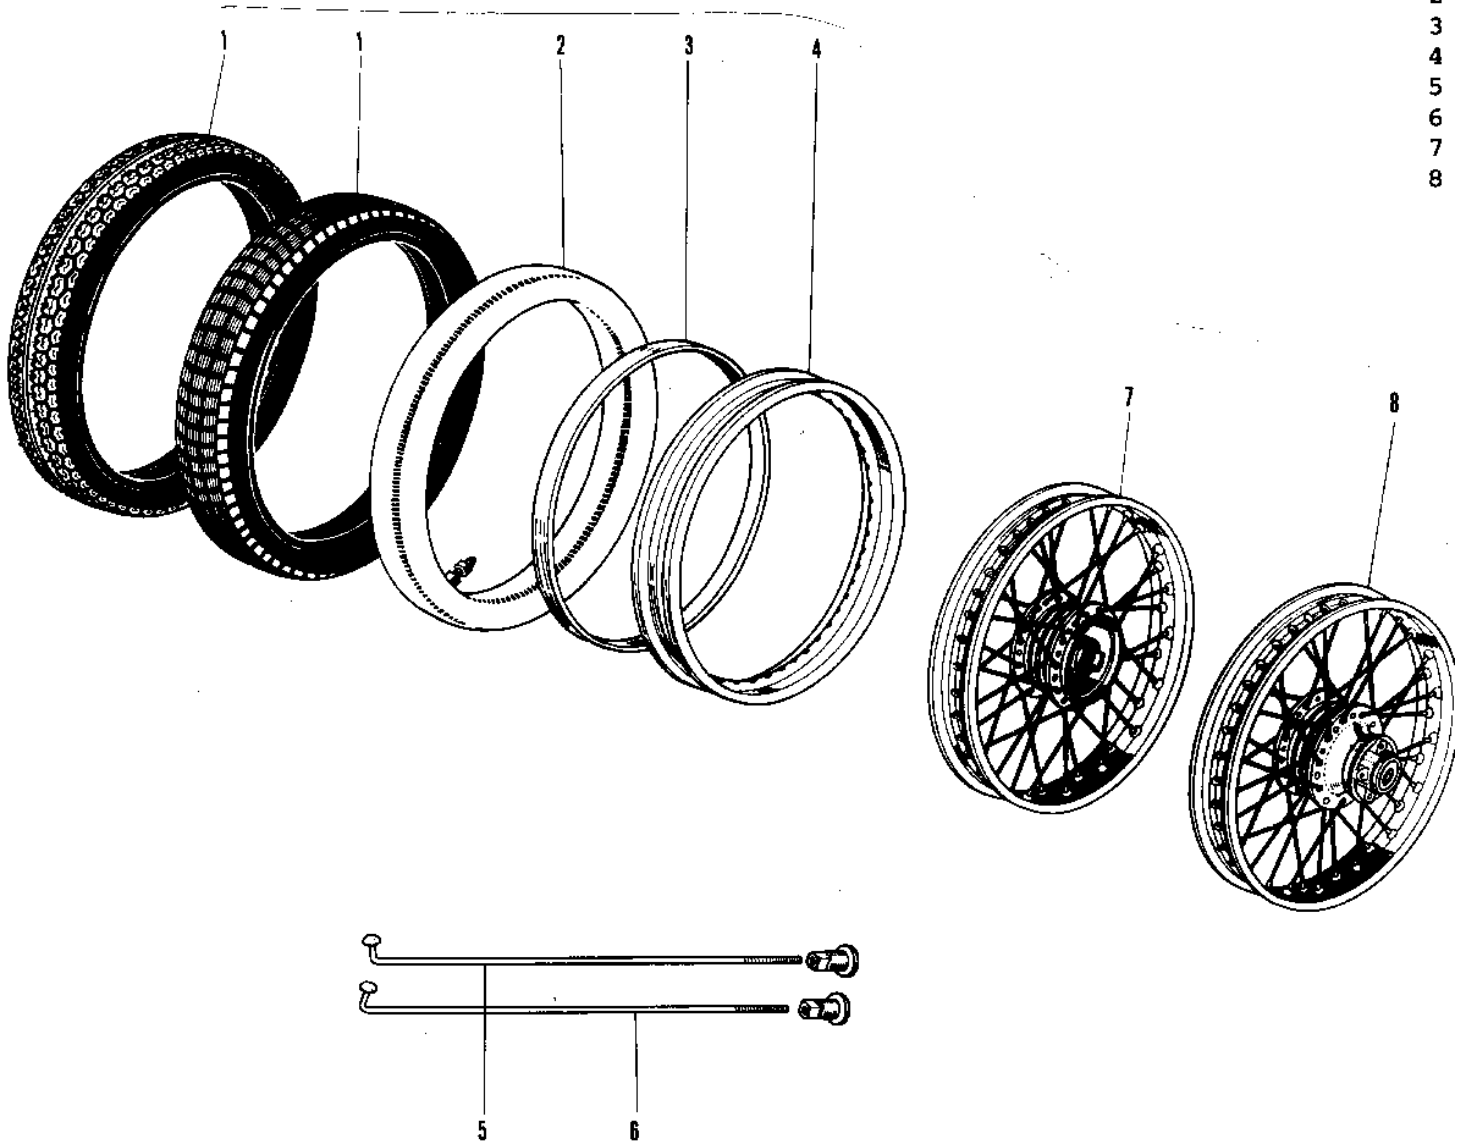

# 1969 Bushmaster PARTS DIAGRAM

WHEELS/TIRES (69-73)

Ref. #

# 1969 Bushmaster PARTS LIST

## WHEELS/TIRES ('69-'73)

ITEM NAME	PART NUMBER	QUANTITY
TIRE 2.75-18 Y620 (Ref # 1)	41019-007	2
TUBE 250/275-18 (Ref # 2)	41022-032	2
BAND,RIM,4.00/5.10-18 (Ref # 3)	41023-1006	2
RIM 1.60AX18W (Ref # 4)	41025-011	2
SPOKE-ASY,RR INNER (Ref # 5)	41027-056	36
SPOKE-ASY,RR OUTER (Ref # 6)	41028-056	36
WHEEL ASSY,FRONT (Ref # 7)	41074-038	1
WHEEL ASSY REAR (Ref # 8)	42048-001	1
WHEEL ASSY-REAR (Ref # 8)	42048-005	1