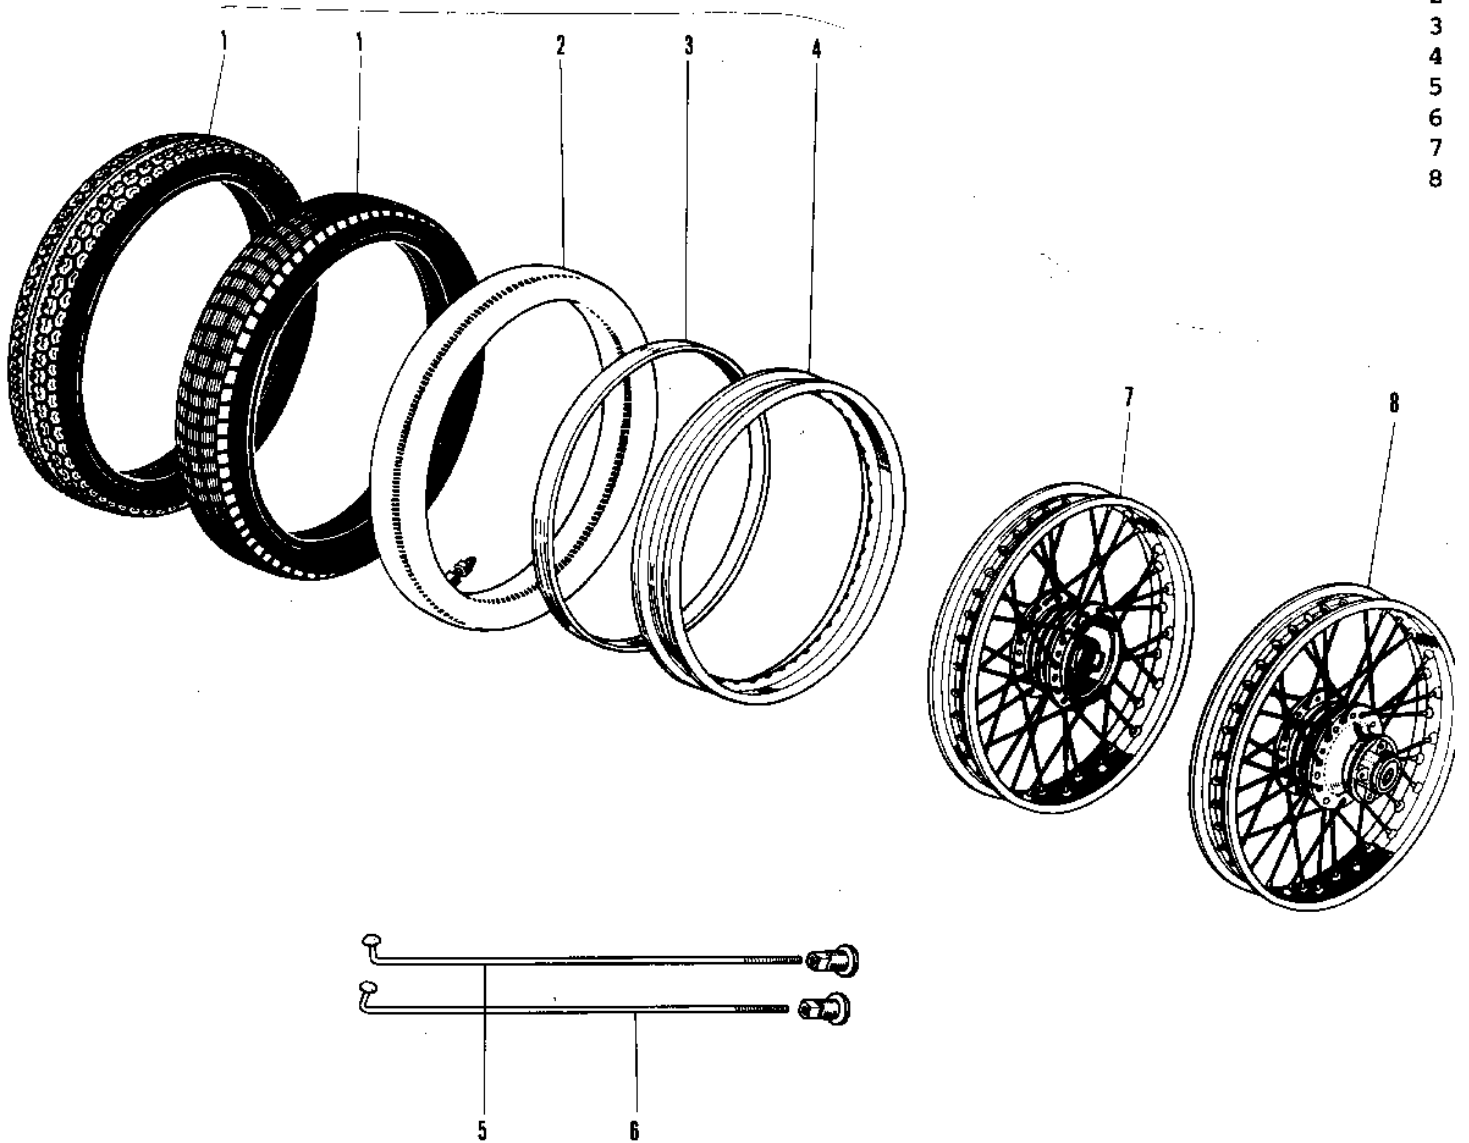

1970 Bushmaster PARTS DIAGRAM

WHEELS/TIRES (69-73)

Ref. #

- 1
- 2
- 3
- 4
- 5
- 6
- 7
- 8

FRONT ←

1970 Bushmaster PARTS LIST

WHEELS/TIRES ('69-73)

ITEM NAME	PART NUMBER	QUANTITY
TIRE 2.75-18 Y620 (Ref # 1)	41019-007	2
TUBE 250/275-18 (Ref # 2)	41022-032	2
BAND,RIM,4.00/5.10-18 (Ref # 3)	41023-1006	2
RIM 1.60AX18W (Ref # 4)	41025-011	2
SPOKE-ASY,RR INNER (Ref # 5)	41027-056	36
SPOKE-ASY,RR OUTER (Ref # 6)	41028-056	36
WHEEL ASSY,FRONT (Ref # 7)	41074-038	1
WHEEL ASSY REAR (Ref # 8)	42048-001	1
WHEEL ASSY-REAR (Ref # 8)	42048-005	1