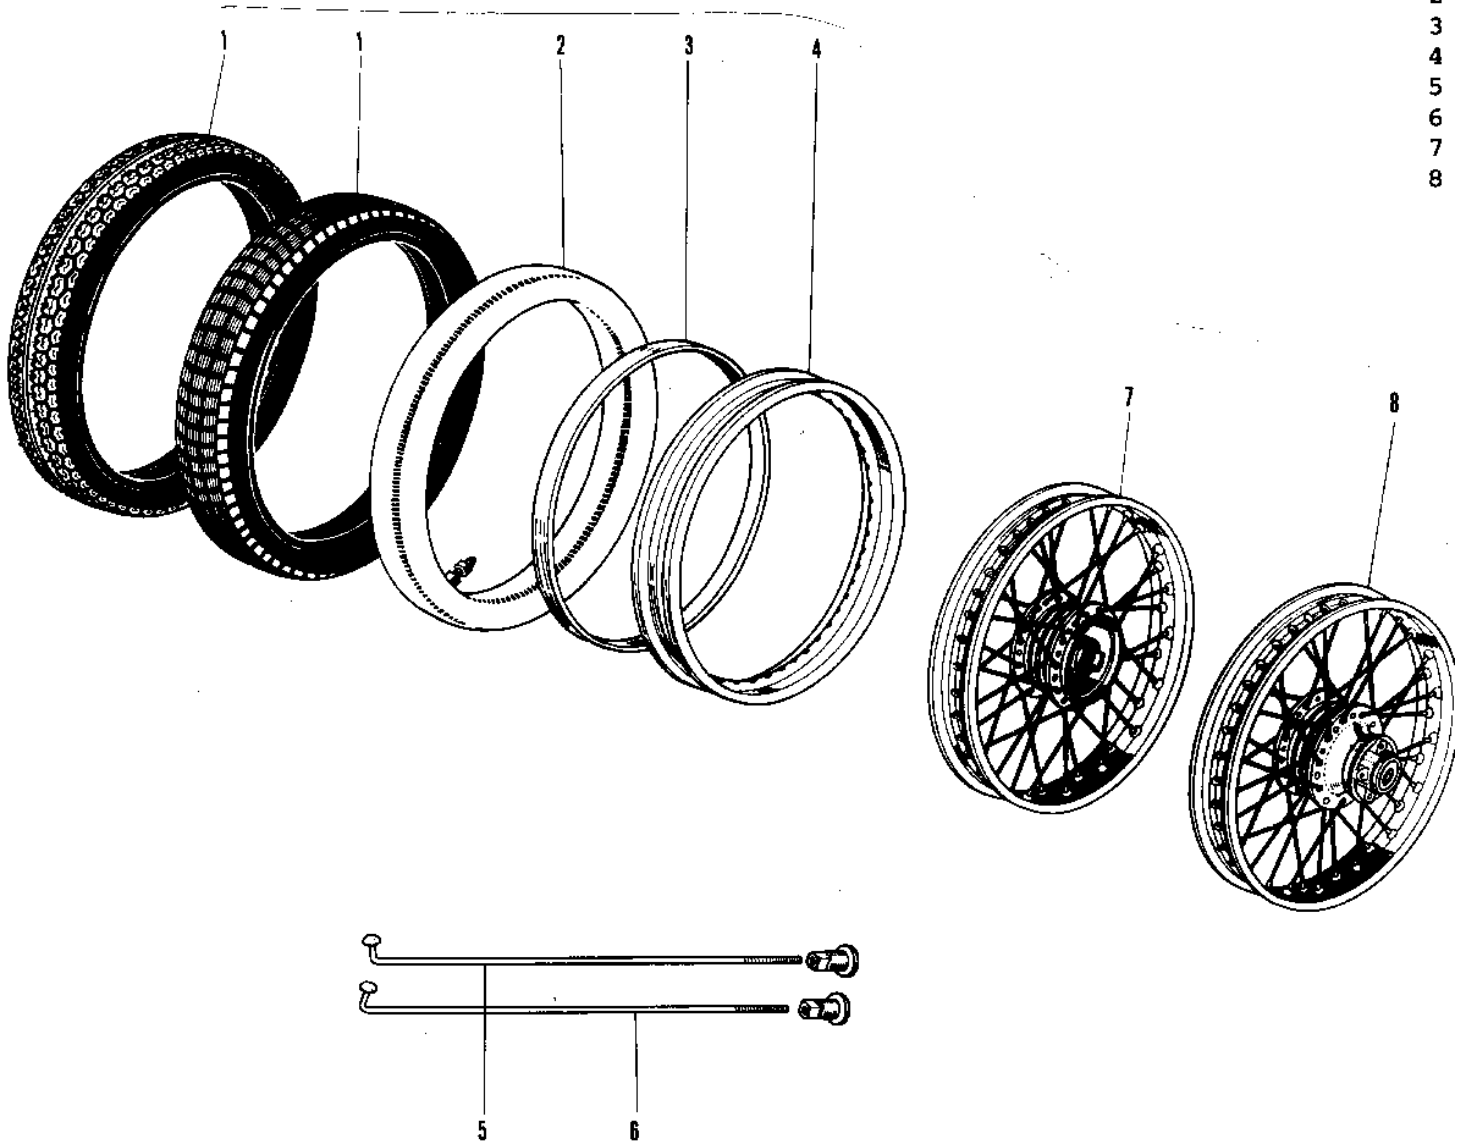

1969 Bushmaster PARTS DIAGRAM

WHEELS/TIRES (69-73)

Ref. #

- 1
- 2
- 3
- 4
- 5
- 6
- 7
- 8

1969 Bushmaster PARTS LIST

WHEELS/TIRES ('69-73)

ITEM NAME	PART NUMBER	QUANTITY
TIRE 2.75-18 Y620 (Ref # 1)	41019-007	2
TUBE 250/275-18 (Ref # 2)	41022-032	2
BAND,RIM,4.00/5.10-18 (Ref # 3)	41023-1006	2
RIM 1.60AX18W (Ref # 4)	41025-011	2
SPOKE-ASY,RR INNER (Ref # 5)	41027-056	36
SPOKE-ASY,RR OUTER (Ref # 6)	41028-056	36
WHEEL ASSY,FRONT (Ref # 7)	41074-038	1
WHEEL ASSY REAR (Ref # 8)	42048-001	1
WHEEL ASSY-REAR (Ref # 8)	42048-005	1