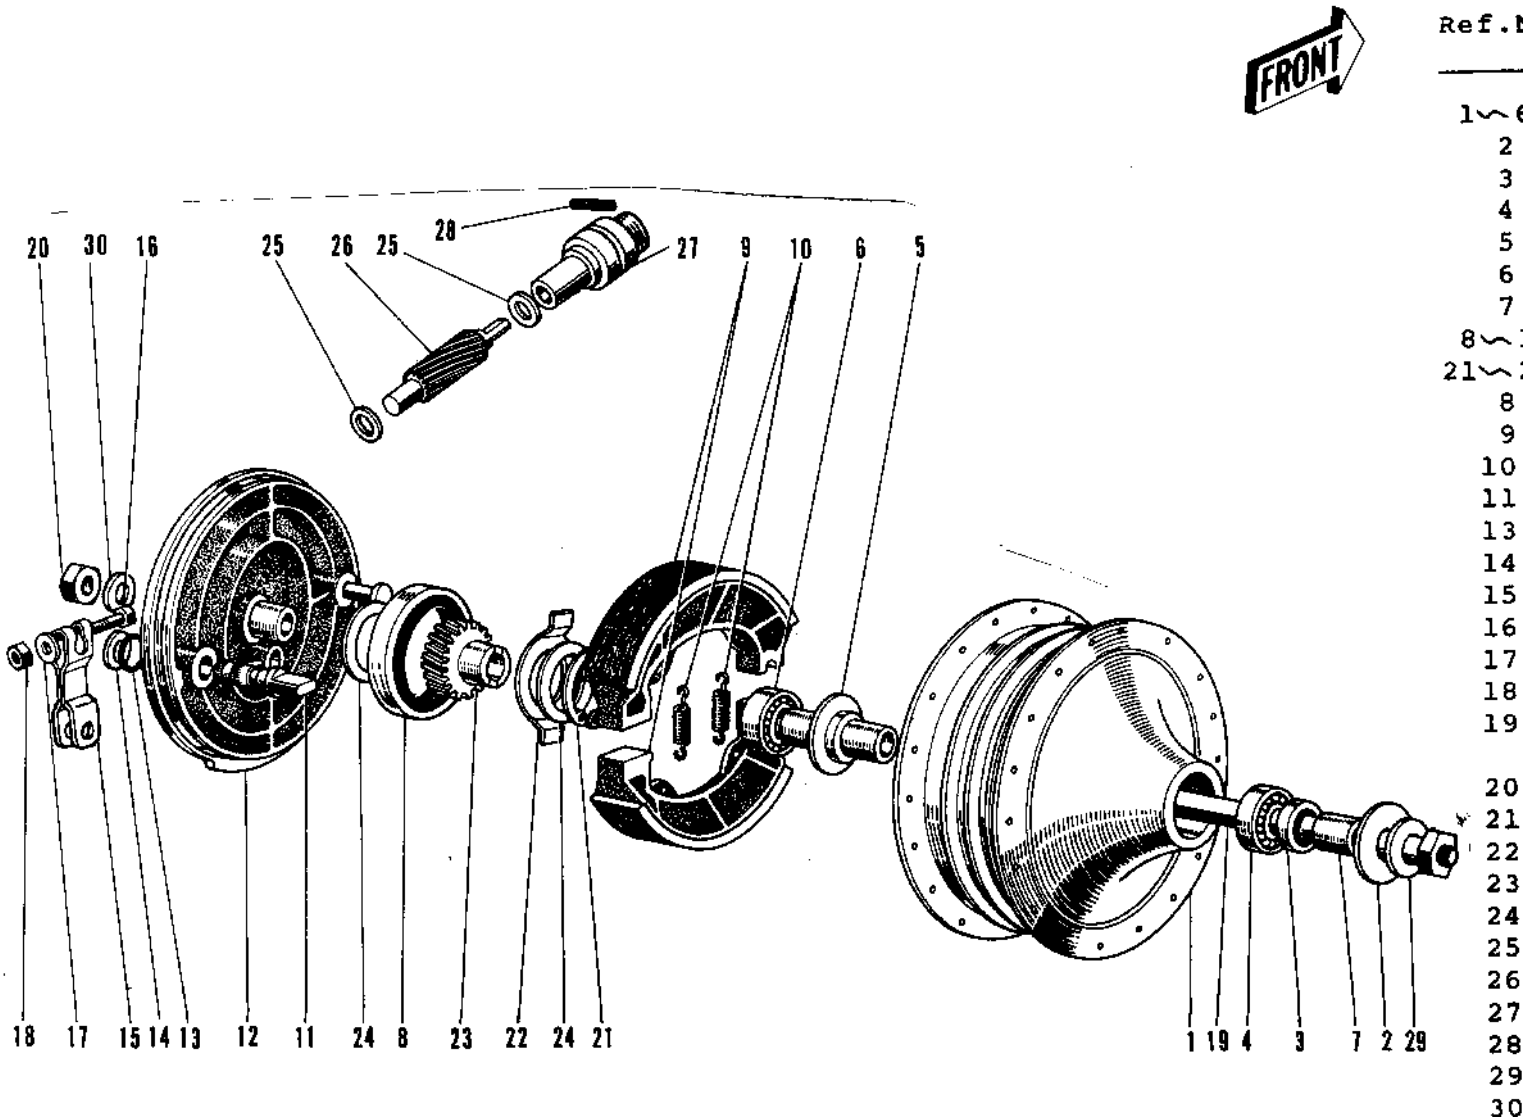

1971 G3SS-A PARTS DIAGRAM

FRONT HUB/BRAKE ('69-'73)

1971 G3SS-A PARTS LIST

FRONT HUB/BRAKE ('69-'73)

ITEM NAME	PART NUMBER	QUANTITY
DRUM-ASSY,FR BRK (Ref # 1~6)	41034-1040	1
DUST SHIELD FRNT DRUM (Ref # 2)	41042-002	1
OIL SEAL FRONT DRUM (Ref # 3)	92050-003	1
BEARING BALL #6200 (Ref # 4)	601B6200	1
SPACER FRONT HUB (Ref # 5)	41039-002	1
BEARING BALL #6300Z (Ref # 6)	601B6300Z	1
COLLAR FRONT HUB R.H (Ref # 7)	41069-002	1
PANEL-ASY,FR BRK BUFF (Ref # 8~18 2)	41035-071-80	1
OIL SEAL BRAKE PANEL (Ref # 8)	92050-002	2
SHOE-BRAKE (Ref # 9)	41048-1085	2
SPRING,BRAKE SHOE (Ref # 10)	92081-1766	2
CAM SHAFT-FRONT BRAKE (Ref # 11)	41050-018	1
"0" RING,11MM (Ref # 13)	92055-004	1
WASHER BRAKE CAM SHT (Ref # 14)	41052-001	1
LEVER FRONT BRAKE CAM (Ref # 15)	41053-005	1
BOLT-UPSET (Ref # 16)	112G0630	1
WASHER PLAIN 6MM (Ref # 17)	410B0600	1
NUT 6MM (Ref # 18)	311B0600	1
AXLE-FRONT (Ref # 19)	41068-039	1
NUT 10MM (Ref # 20)	42045-005	1
CIRCLIP 15MM (Ref # 21)	480J1500	1
RECIEVER SPEED GEAR (Ref # 22)	41064-002	1
GEAR SPEEDOMETER (Ref # 23)	41059-006	1
WASHER SPEED GR THRST (Ref # 24)	41065-002	2
WASHER THRST SPD PINI (Ref # 25)	41063-001	2
PINION SPEEDOMETER (Ref # 26)	41060-004	1
BUSH SPEEDMETER CABLE (Ref # 27)	41062-001	1
SCREW BUSHING SET (Ref # 28)	41070-001	1
WASHER PLAIN 10MM (Ref # 29)	411B1000	1

1971 G3SS-A PARTS LIST

FRONT HUB/BRAKE ('69-'73)

ITEM NAME	PART NUMBER	QUANTITY
WASHER SPRING 10MM (Ref # 30)	461F1000	1