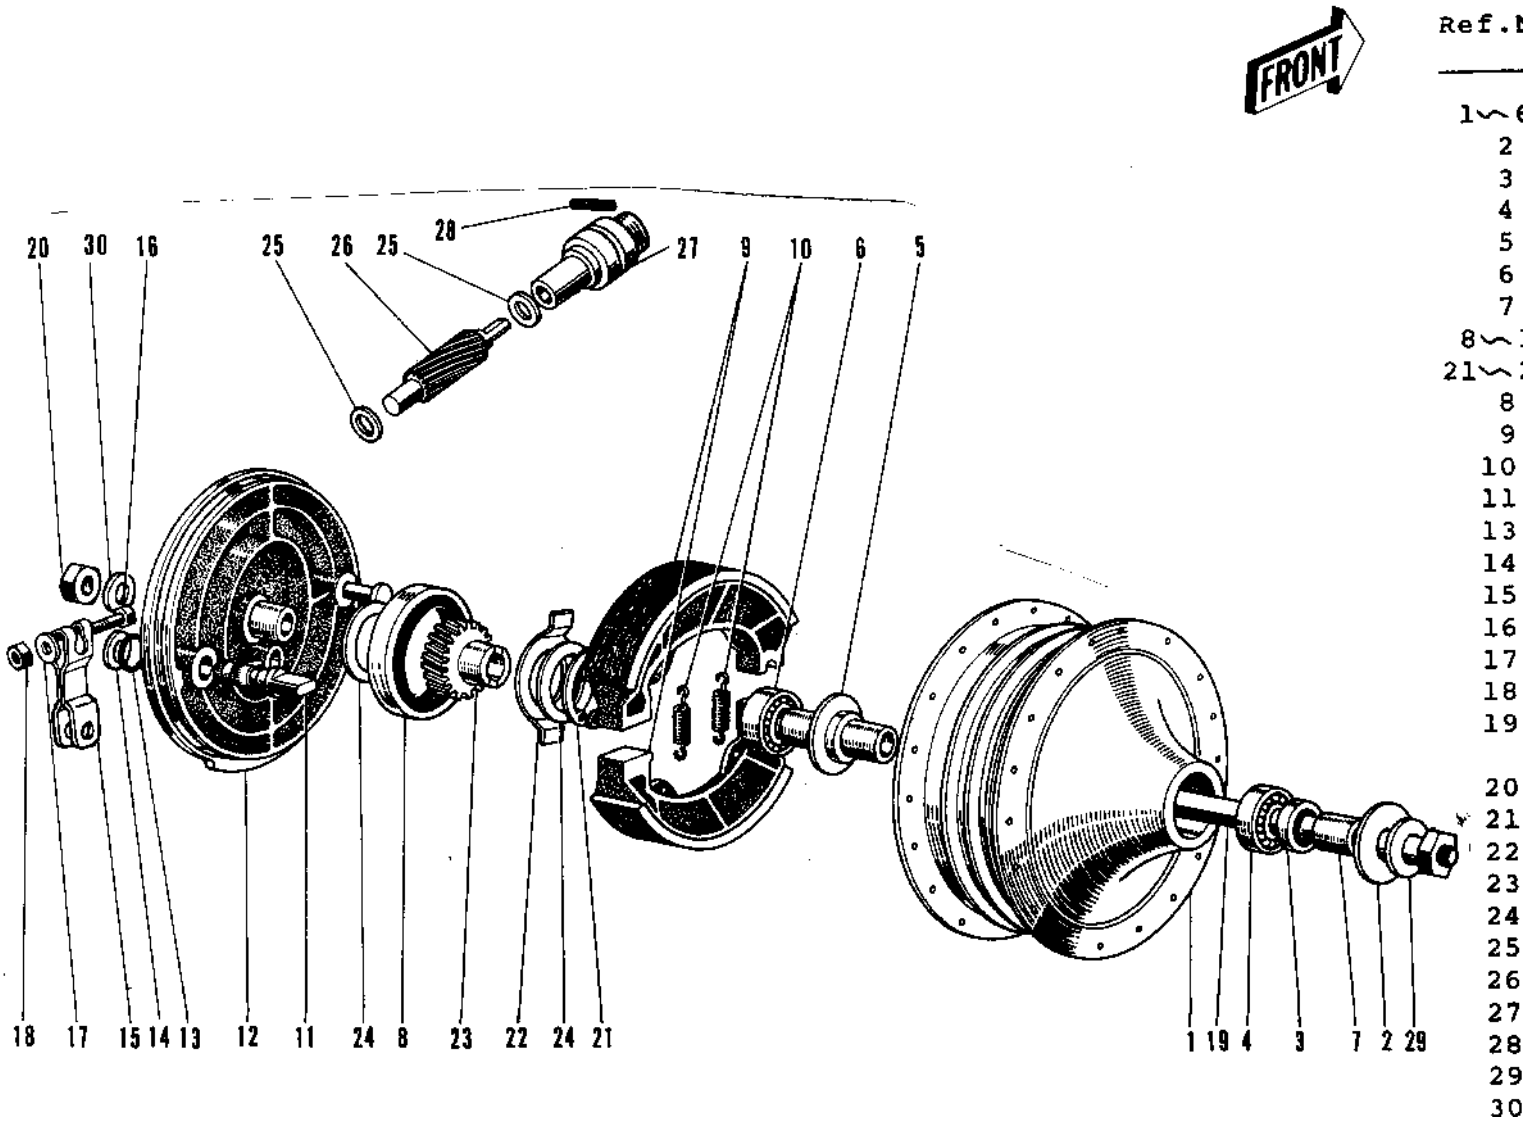

# 1973 G3SS-C PARTS DIAGRAM

FRONT HUB/BRAKE ('69-'73)

## FRONT HUB/BRAKE ('69-'73)

ITEM NAME	PART NUMBER	QUANTITY
DRUM-ASSY,FR BRK (Ref # 1~6)	41034-1040	1
DUST SHIELD FRNT DRUM (Ref # 2)	41042-002	1
OIL SEAL FRONT DRUM (Ref # 3)	92050-003	1
BEARING BALL #6200 (Ref # 4)	601B6200	1
SPACER FRONT HUB (Ref # 5)	41039-002	1
BEARING BALL #6300Z (Ref # 6)	601B6300Z	1
COLLAR FRONT HUB R.H (Ref # 7)	41069-002	1
PANEL-ASY,FR BRK BUFF (Ref # 8~18 2)	41035-071-80	1
OIL SEAL BRAKE PANEL (Ref # 8)	92050-002	2
SHOE-BRAKE (Ref # 9)	41048-1085	2
SPRING,BRAKE SHOE (Ref # 10)	92081-1766	2
CAM SHAFT-FRONT BRAKE (Ref # 11)	41050-018	1
"0" RING,11MM (Ref # 13)	92055-004	1
WASHER BRAKE CAM SHT (Ref # 14)	41052-001	1
LEVER FRONT BRAKE CAM (Ref # 15)	41053-005	1
BOLT-UPSET (Ref # 16)	112G0630	1
WASHER PLAIN 6MM (Ref # 17)	410B0600	1
NUT 6MM (Ref # 18)	311B0600	1
AXLE-FRONT (Ref # 19)	41068-039	1
NUT 10MM (Ref # 20)	42045-005	1
CIRCLIP 15MM (Ref # 21)	480J1500	1
RECIEVER SPEED GEAR (Ref # 22)	41064-002	1
GEAR SPEEDOMETER (Ref # 23)	41059-006	1
WASHER SPEED GR THRST (Ref # 24)	41065-002	2
WASHER THRST SPD PINI (Ref # 25)	41063-001	2
PINION SPEEDOMETER (Ref # 26)	41060-004	1
BUSH SPEEDMETER CABLE (Ref # 27)	41062-001	1
SCREW BUSHING SET (Ref # 28)	41070-001	1
WASHER PLAIN 10MM (Ref # 29)	411B1000	1

# 1973 G3SS-C PARTS LIST

FRONT HUB/BRAKE ('69-'73)

ITEM NAME	PART NUMBER	QUANTITY
WASHER SPRING 10MM (Ref # 30)	461F1000	1