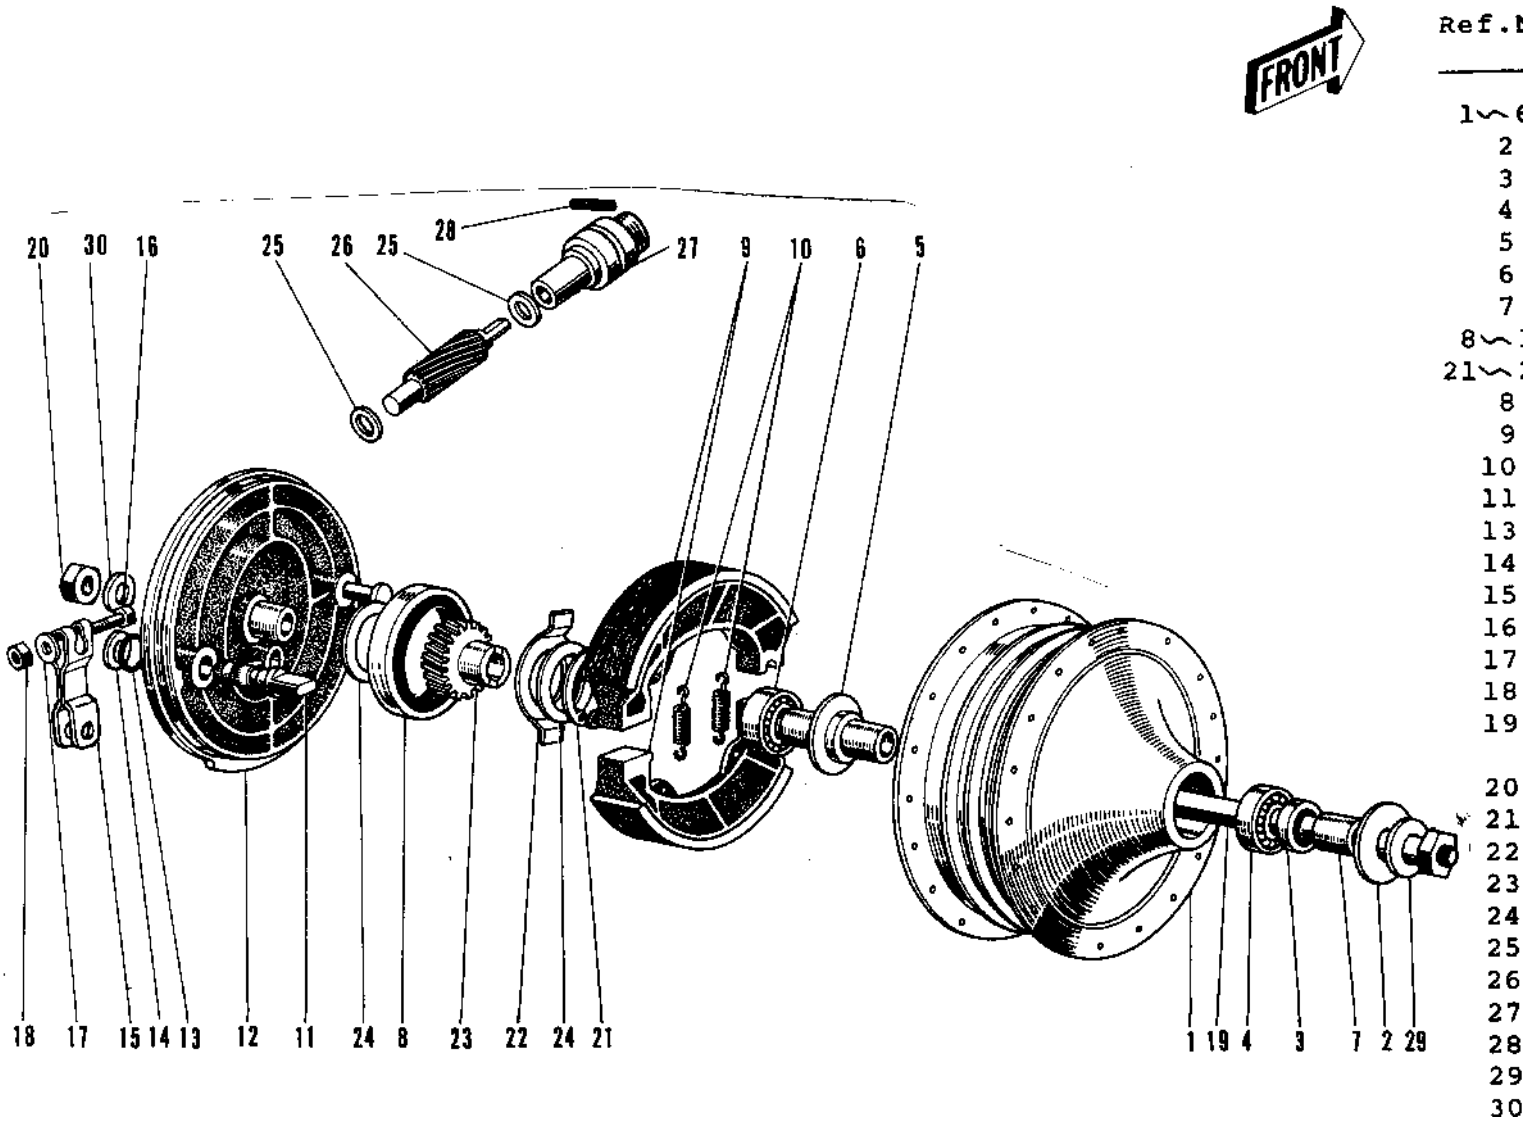

1974 G3SS-D PARTS DIAGRAM

FRONT HUB/BRAKE ('69-'73)

1974 G3SS-D PARTS LIST

FRONT HUB/BRAKE ('69-'73)

ITEM NAME	PART NUMBER	QUANTITY
DRUM-ASSY,FR BRK (Ref # 1~6)	41034-1040	1
DUST SHIELD FRNT DRUM (Ref # 2)	41042-002	1
OIL SEAL FRONT DRUM (Ref # 3)	92050-003	1
BEARING BALL #6200 (Ref # 4)	601B6200	1
SPACER FRONT HUB (Ref # 5)	41039-002	1
BEARING BALL #6300Z (Ref # 6)	601B6300Z	1
COLLAR FRONT HUB R.H (Ref # 7)	41069-002	1
PANEL-ASY,FR BRK BUFF (Ref # 8~18 2)	41035-071-80	1
OIL SEAL BRAKE PANEL (Ref # 8)	92050-002	2
SHOE-BRAKE (Ref # 9)	41048-1085	2
SPRING,BRAKE SHOE (Ref # 10)	92081-1766	2
CAM SHAFT-FRONT BRAKE (Ref # 11)	41050-018	1
"0" RING,11MM (Ref # 13)	92055-004	1
WASHER BRAKE CAM SHT (Ref # 14)	41052-001	1
LEVER FRONT BRAKE CAM (Ref # 15)	41053-005	1
BOLT-UPSET (Ref # 16)	112G0630	1
WASHER PLAIN 6MM (Ref # 17)	410B0600	1
NUT 6MM (Ref # 18)	311B0600	1
AXLE-FRONT (Ref # 19)	41068-039	1
NUT 10MM (Ref # 20)	42045-005	1
CIRCLIP 15MM (Ref # 21)	480J1500	1
RECIEVER SPEED GEAR (Ref # 22)	41064-002	1
GEAR SPEEDOMETER (Ref # 23)	41059-006	1
WASHER SPEED GR THRST (Ref # 24)	41065-002	2
WASHER THRST SPD PINI (Ref # 25)	41063-001	2
PINION SPEEDOMETER (Ref # 26)	41060-004	1
BUSH SPEEDMETER CABLE (Ref # 27)	41062-001	1
SCREW BUSHING SET (Ref # 28)	41070-001	1
WASHER PLAIN 10MM (Ref # 29)	411B1000	1

1974 G3SS-D PARTS LIST

FRONT HUB/BRAKE ('69-'73)

ITEM NAME	PART NUMBER	QUANTITY
WASHER SPRING 10MM (Ref # 30)	461F1000	1