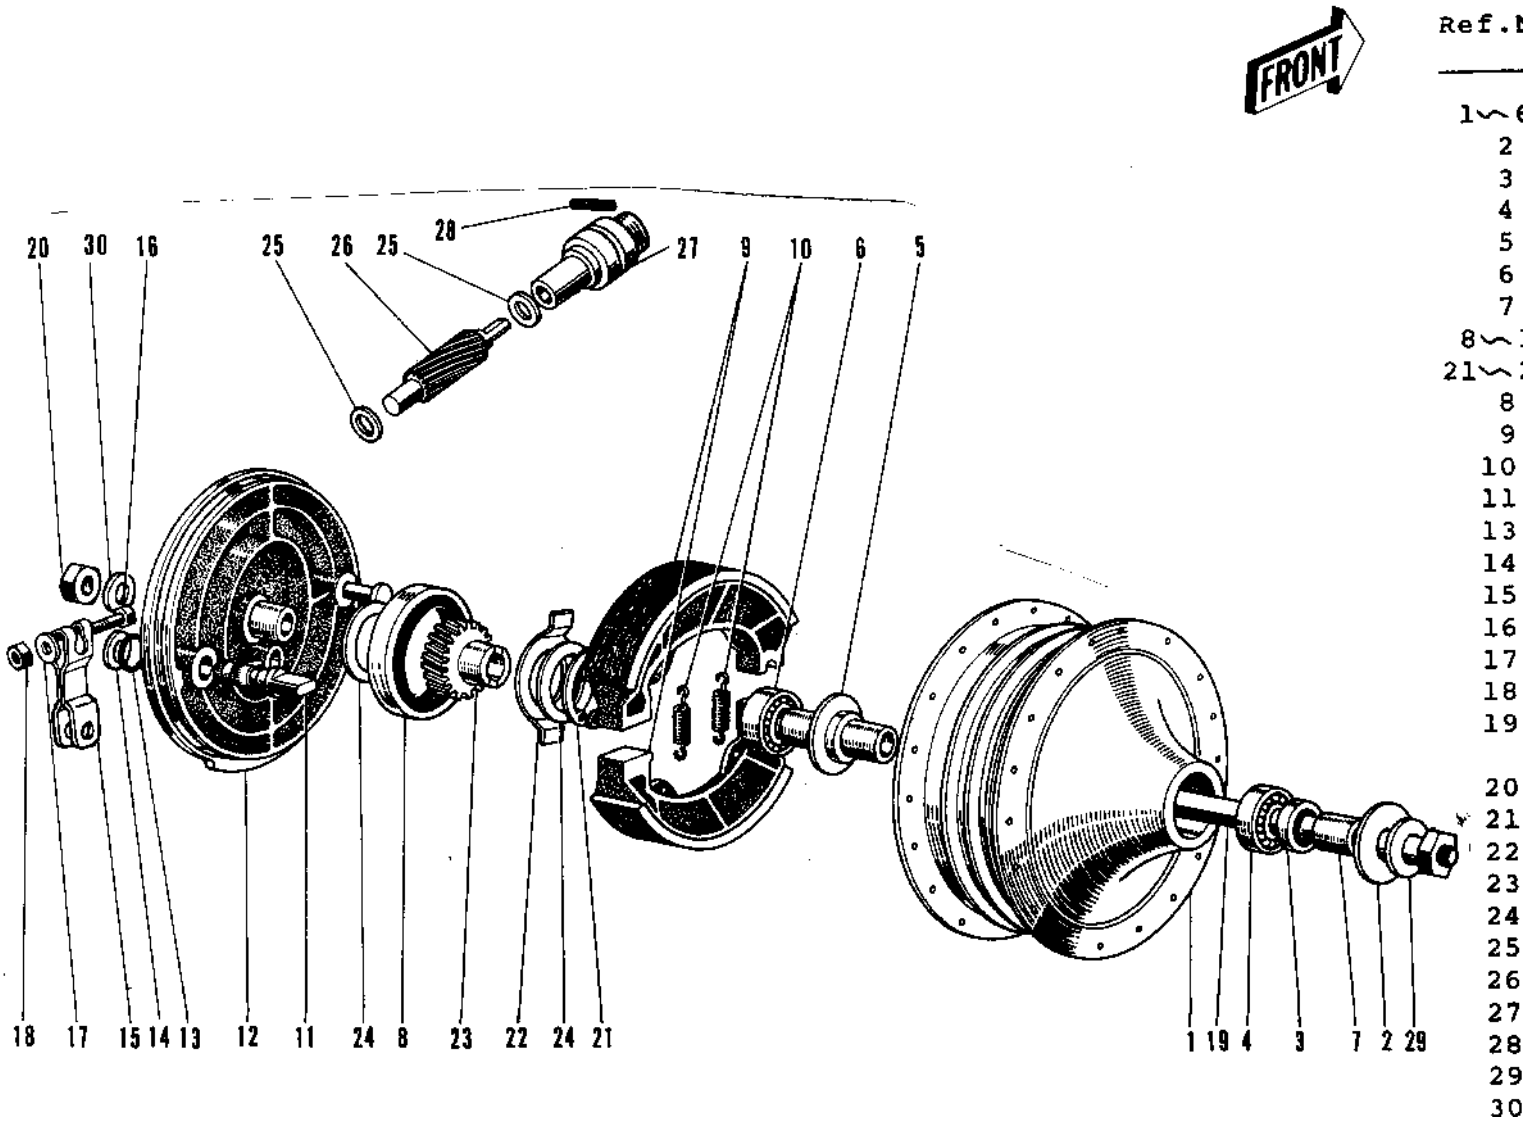

1969 G3SS PARTS DIAGRAM

FRONT HUB/BRAKE ('69-'73)

1969 G3SS PARTS LIST

FRONT HUB/BRAKE ('69-'73)

ITEM NAME	PART NUMBER	QUANTITY
DRUM-ASSY,FR BRK (Ref # 1~6)	41034-1040	1
DUST SHIELD FRNT DRUM (Ref # 2)	41042-002	1
OIL SEAL FRONT DRUM (Ref # 3)	92050-003	1
BEARING BALL #6200 (Ref # 4)	601B6200	1
SPACER FRONT HUB (Ref # 5)	41039-002	1
BEARING BALL #6300Z (Ref # 6)	601B6300Z	1
COLLAR FRONT HUB R.H (Ref # 7)	41069-002	1
PANEL-ASY,FR BRK BUFF (Ref # 8~18 2)	41035-071-80	1
OIL SEAL BRAKE PANEL (Ref # 8)	92050-002	2
SHOE-BRAKE (Ref # 9)	41048-1085	2
SPRING,BRAKE SHOE (Ref # 10)	92081-1766	2
CAM SHAFT-FRONT BRAKE (Ref # 11)	41050-018	1
"0" RING,11MM (Ref # 13)	92055-004	1
WASHER BRAKE CAM SHT (Ref # 14)	41052-001	1
LEVER FRONT BRAKE CAM (Ref # 15)	41053-005	1
BOLT-UPSET (Ref # 16)	112G0630	1
WASHER PLAIN 6MM (Ref # 17)	410B0600	1
NUT 6MM (Ref # 18)	311B0600	1
AXLE-FRONT (Ref # 19)	41068-039	1
NUT 10MM (Ref # 20)	42045-005	1
CIRCLIP 15MM (Ref # 21)	480J1500	1
RECIEVER SPEED GEAR (Ref # 22)	41064-002	1
GEAR SPEEDOMETER (Ref # 23)	41059-006	1
WASHER SPEED GR THRST (Ref # 24)	41065-002	2
WASHER THRST SPD PINI (Ref # 25)	41063-001	2
PINION SPEEDOMETER (Ref # 26)	41060-004	1
BUSH SPEEDMETER CABLE (Ref # 27)	41062-001	1
SCREW BUSHING SET (Ref # 28)	41070-001	1
WASHER PLAIN 10MM (Ref # 29)	411B1000	1

1969 G3SS PARTS LIST

FRONT HUB/BRAKE ('69-'73)

ITEM NAME	PART NUMBER	QUANTITY
WASHER SPRING 10MM (Ref # 30)	461F1000	1