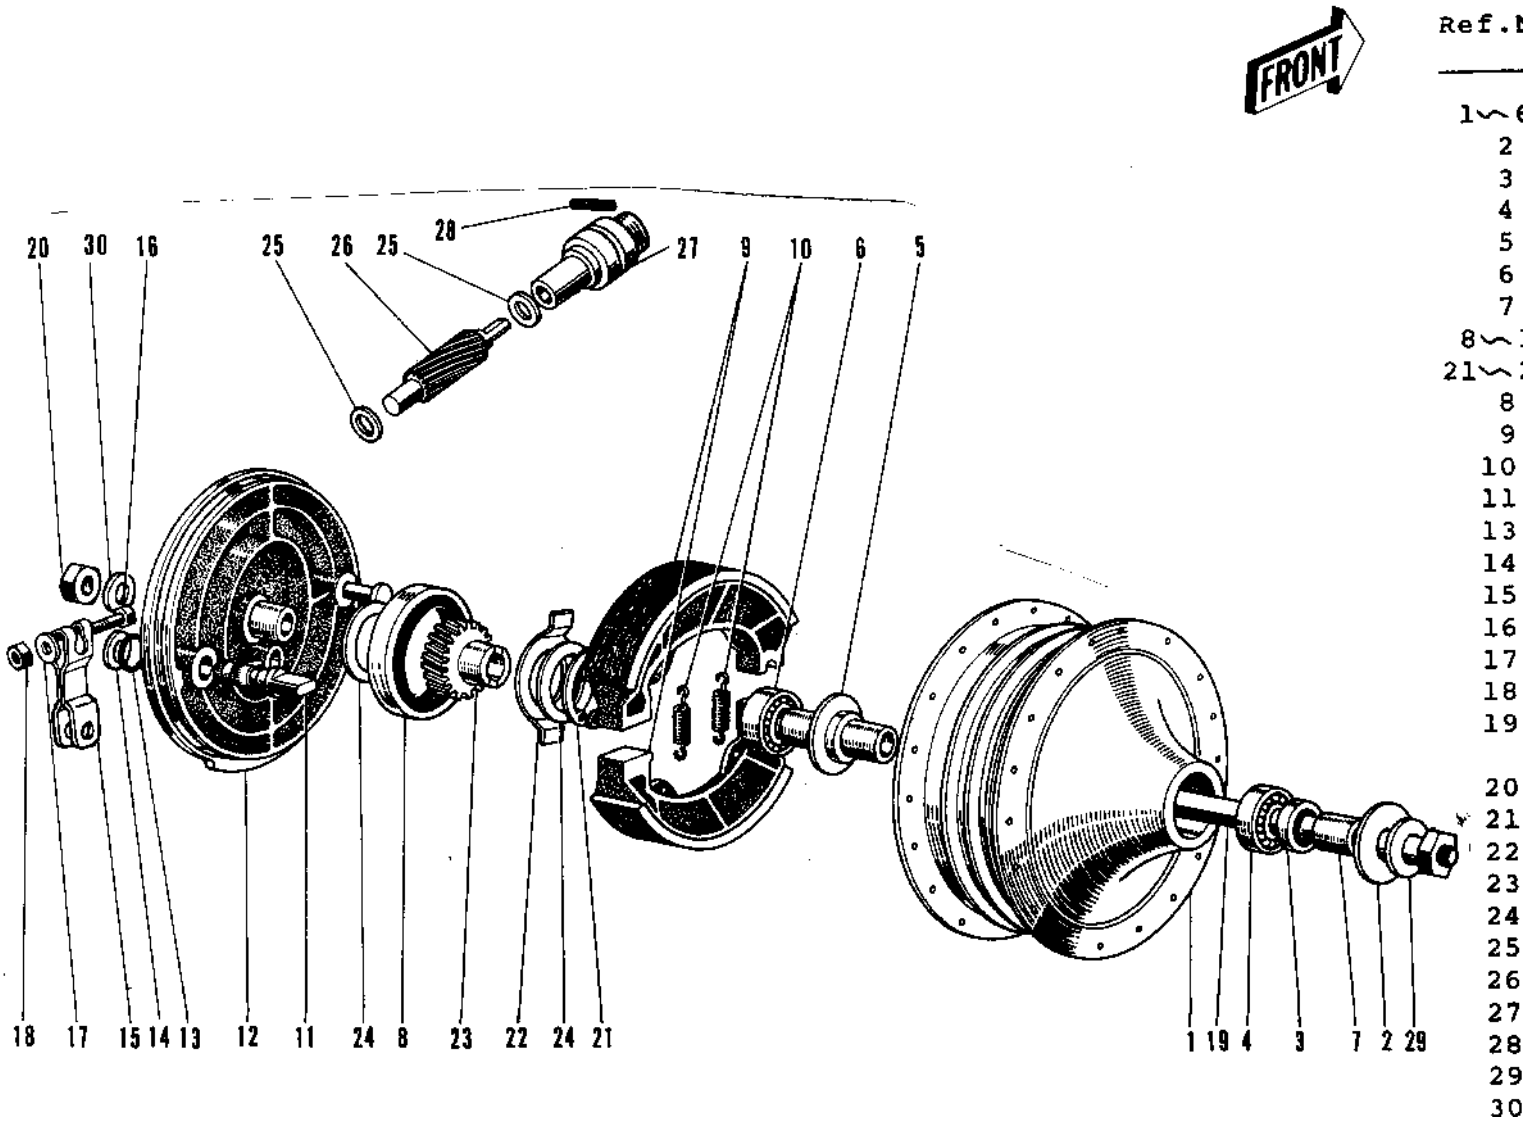

1970 Bushmaster PARTS DIAGRAM

FRONT HUB/BRAKE ('69-'73)

1970 Bushmaster PARTS LIST

FRONT HUB/BRAKE ('69-'73)

ITEM NAME	PART NUMBER	QUANTITY
DRUM-ASSY,FR BRK (Ref # 1~6)	41034-1040	1
DUST SHIELD FRNT DRUM (Ref # 2)	41042-002	1
OIL SEAL FRONT DRUM (Ref # 3)	92050-003	1
BEARING BALL #6200 (Ref # 4)	601B6200	1
SPACER FRONT HUB (Ref # 5)	41039-002	1
BEARING BALL #6300Z (Ref # 6)	601B6300Z	1
COLLAR FRONT HUB R.H (Ref # 7)	41069-002	1
PANEL-ASY,FR BRK BUFF (Ref # 8~18 2)	41035-071-80	1
OIL SEAL BRAKE PANEL (Ref # 8)	92050-002	2
SHOE-BRAKE (Ref # 9)	41048-1085	2
SPRING,BRAKE SHOE (Ref # 10)	92081-1766	2
CAM SHAFT-FRONT BRAKE (Ref # 11)	41050-018	1
"0" RING,11MM (Ref # 13)	92055-004	1
WASHER BRAKE CAM SHT (Ref # 14)	41052-001	1
LEVER FRONT BRAKE CAM (Ref # 15)	41053-005	1
BOLT-UPSET (Ref # 16)	112G0630	1
WASHER PLAIN 6MM (Ref # 17)	410B0600	1
NUT 6MM (Ref # 18)	311B0600	1
AXLE-FRONT (Ref # 19)	41068-039	1
NUT 10MM (Ref # 20)	42045-005	1
CIRCLIP 15MM (Ref # 21)	480J1500	1
RECIEVER SPEED GEAR (Ref # 22)	41064-002	1
GEAR SPEEDOMETER (Ref # 23)	41059-006	1
WASHER SPEED GR THRST (Ref # 24)	41065-002	2
WASHER THRST SPD PINI (Ref # 25)	41063-001	2
PINION SPEEDOMETER (Ref # 26)	41060-004	1
BUSH SPEEDMETER CABLE (Ref # 27)	41062-001	1
SCREW BUSHING SET (Ref # 28)	41070-001	1
WASHER PLAIN 10MM (Ref # 29)	411B1000	1

1970 Bushmaster PARTS LIST

FRONT HUB/BRAKE ('69-'73)

ITEM NAME	PART NUMBER	QUANTITY
WASHER SPRING 10MM (Ref # 30)	461F1000	1