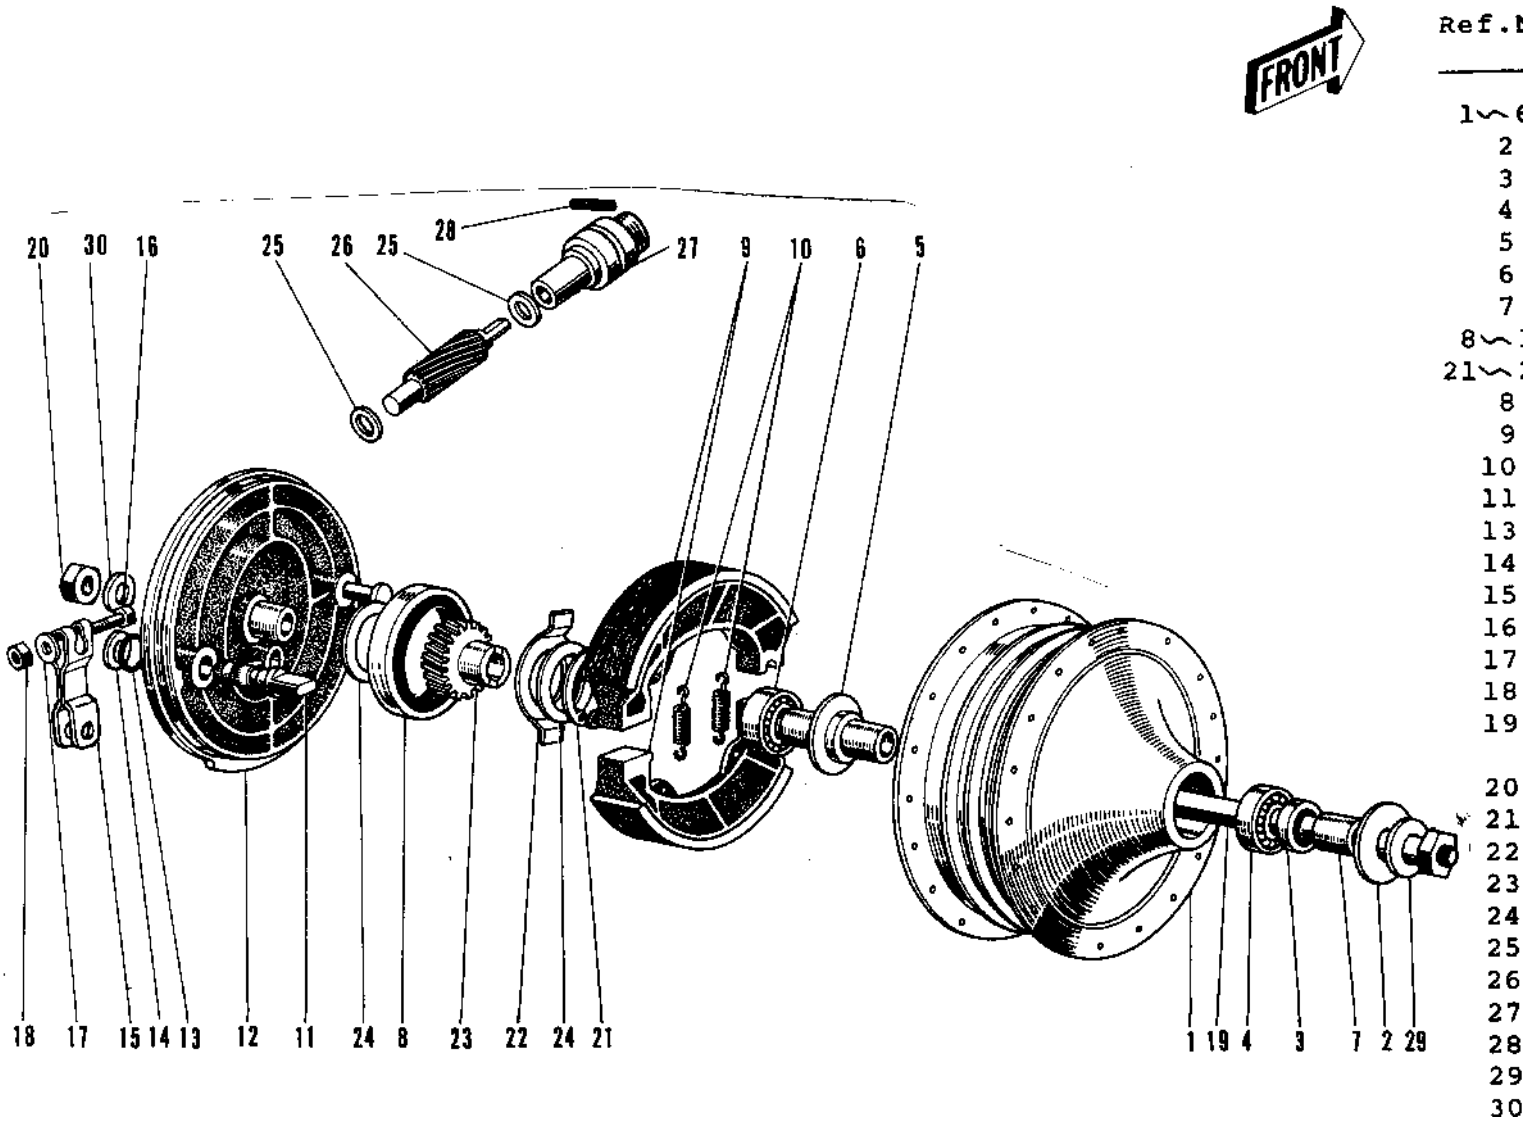

1969 Bushmaster PARTS DIAGRAM

FRONT HUB/BRAKE ('69-'73)

1969 Bushmaster PARTS LIST

FRONT HUB/BRAKE ('69-'73)

ITEM NAME	PART NUMBER	QUANTITY
DRUM-ASSY,FR BRK (Ref # 1~6)	41034-1040	1
DUST SHIELD FRNT DRUM (Ref # 2)	41042-002	1
OIL SEAL FRONT DRUM (Ref # 3)	92050-003	1
BEARING BALL #6200 (Ref # 4)	601B6200	1
SPACER FRONT HUB (Ref # 5)	41039-002	1
BEARING BALL #6300Z (Ref # 6)	601B6300Z	1
COLLAR FRONT HUB R.H (Ref # 7)	41069-002	1
PANEL-ASY,FR BRK BUFF (Ref # 8~18 2)	41035-071-80	1
OIL SEAL BRAKE PANEL (Ref # 8)	92050-002	2
SHOE-BRAKE (Ref # 9)	41048-1085	2
SPRING,BRAKE SHOE (Ref # 10)	92081-1766	2
CAM SHAFT-FRONT BRAKE (Ref # 11)	41050-018	1
"0" RING,11MM (Ref # 13)	92055-004	1
WASHER BRAKE CAM SHT (Ref # 14)	41052-001	1
LEVER FRONT BRAKE CAM (Ref # 15)	41053-005	1
BOLT-UPSET (Ref # 16)	112G0630	1
WASHER PLAIN 6MM (Ref # 17)	410B0600	1
NUT 6MM (Ref # 18)	311B0600	1
AXLE-FRONT (Ref # 19)	41068-039	1
NUT 10MM (Ref # 20)	42045-005	1
CIRCLIP 15MM (Ref # 21)	480J1500	1
RECIEVER SPEED GEAR (Ref # 22)	41064-002	1
GEAR SPEEDOMETER (Ref # 23)	41059-006	1
WASHER SPEED GR THRST (Ref # 24)	41065-002	2
WASHER THRST SPD PINI (Ref # 25)	41063-001	2
PINION SPEEDOMETER (Ref # 26)	41060-004	1
BUSH SPEEDMETER CABLE (Ref # 27)	41062-001	1
SCREW BUSHING SET (Ref # 28)	41070-001	1
WASHER PLAIN 10MM (Ref # 29)	411B1000	1

1969 Bushmaster PARTS LIST

FRONT HUB/BRAKE ('69-'73)

ITEM NAME	PART NUMBER	QUANTITY
WASHER SPRING 10MM (Ref # 30)	461F1000	1