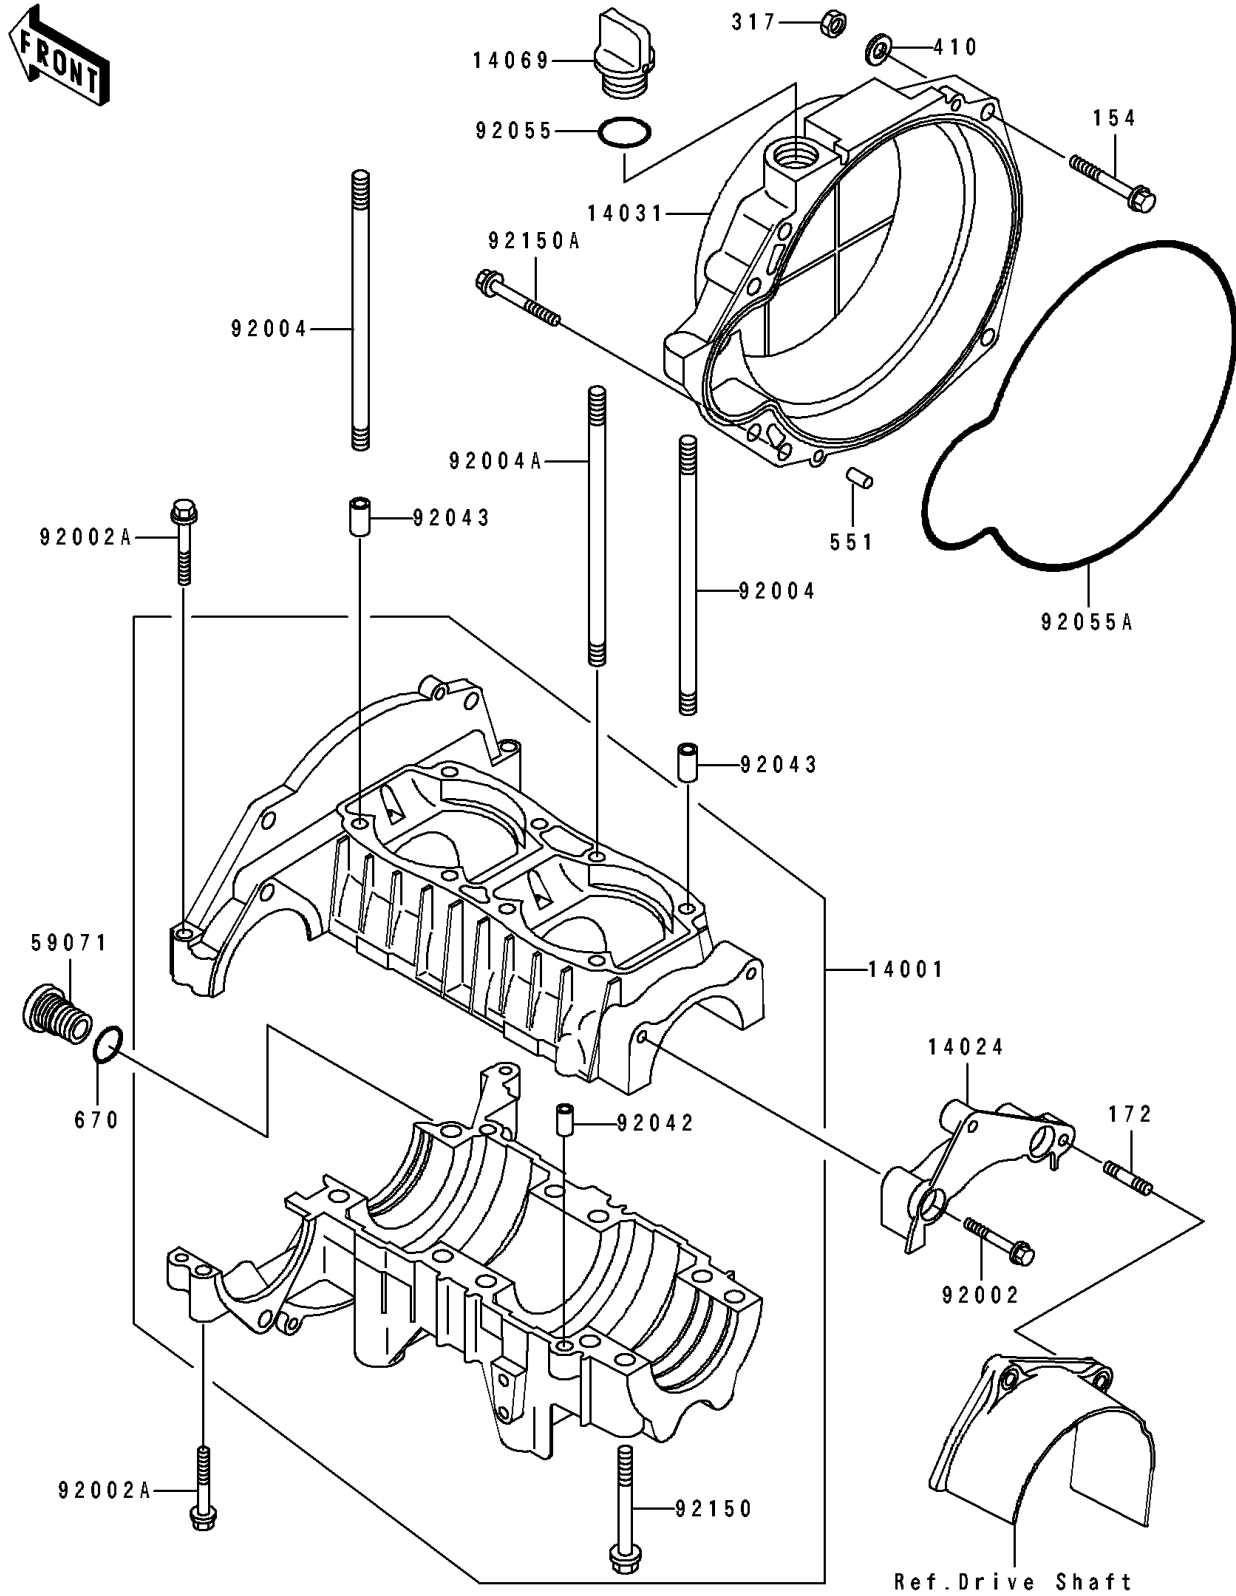

1994 550 SX PARTS DIAGRAM

Crankcase

E1411

1994 550 SX PARTS LIST

Crankcase

ITEM NAME	PART NUMBER	QUANTITY
SET-CRANKCASE (Ref # 14001)	14001-5290	1
COVER,COUPLING COVER (Ref # 14024)	14024-3811	1
COVER-GENERATOR (Ref # 14031)	14031-3708	1
BREATHER (Ref # 14069)	14069-3709	1
JOINT (Ref # 59071)	59071-516	1
BOLT,6X35 (Ref # 92002)	92002-3715	2
BOLT,6X40 (Ref # 92002A)	92002-3716	3
STUD,8X175 (Ref # 92004)	92004-3729	2
STUD,8X167 (Ref # 92004A)	92004-507	6
PIN,DOWEL,6.3X8X14 (Ref # 92042)	92042-007	2
PIN,DOWEL,10X14 (Ref # 92043)	92043-1037	2
RING-O (Ref # 92055)	92055-515	1
RING-O (Ref # 92055A)	92055-521	1
BOLT,8X65 (Ref # 92150)	92150-3708	10
BOLT,8X45 (Ref # 92150A)	92150-3785	2
BOLT-WP-SMALL (Ref # 154)	154R0845	2
BOLT-STUD (Ref # 172)	172R0620	2
NUT-HEX-SMALL (Ref # 317)	317R0800	2
WASHER-PLAIN-SMALL,8MM (Ref # 410)	410S0800	2
PIN-DOWEL (Ref # 551)	551R0612	2
O RING,16MM (Ref # 670)	670B2016	1