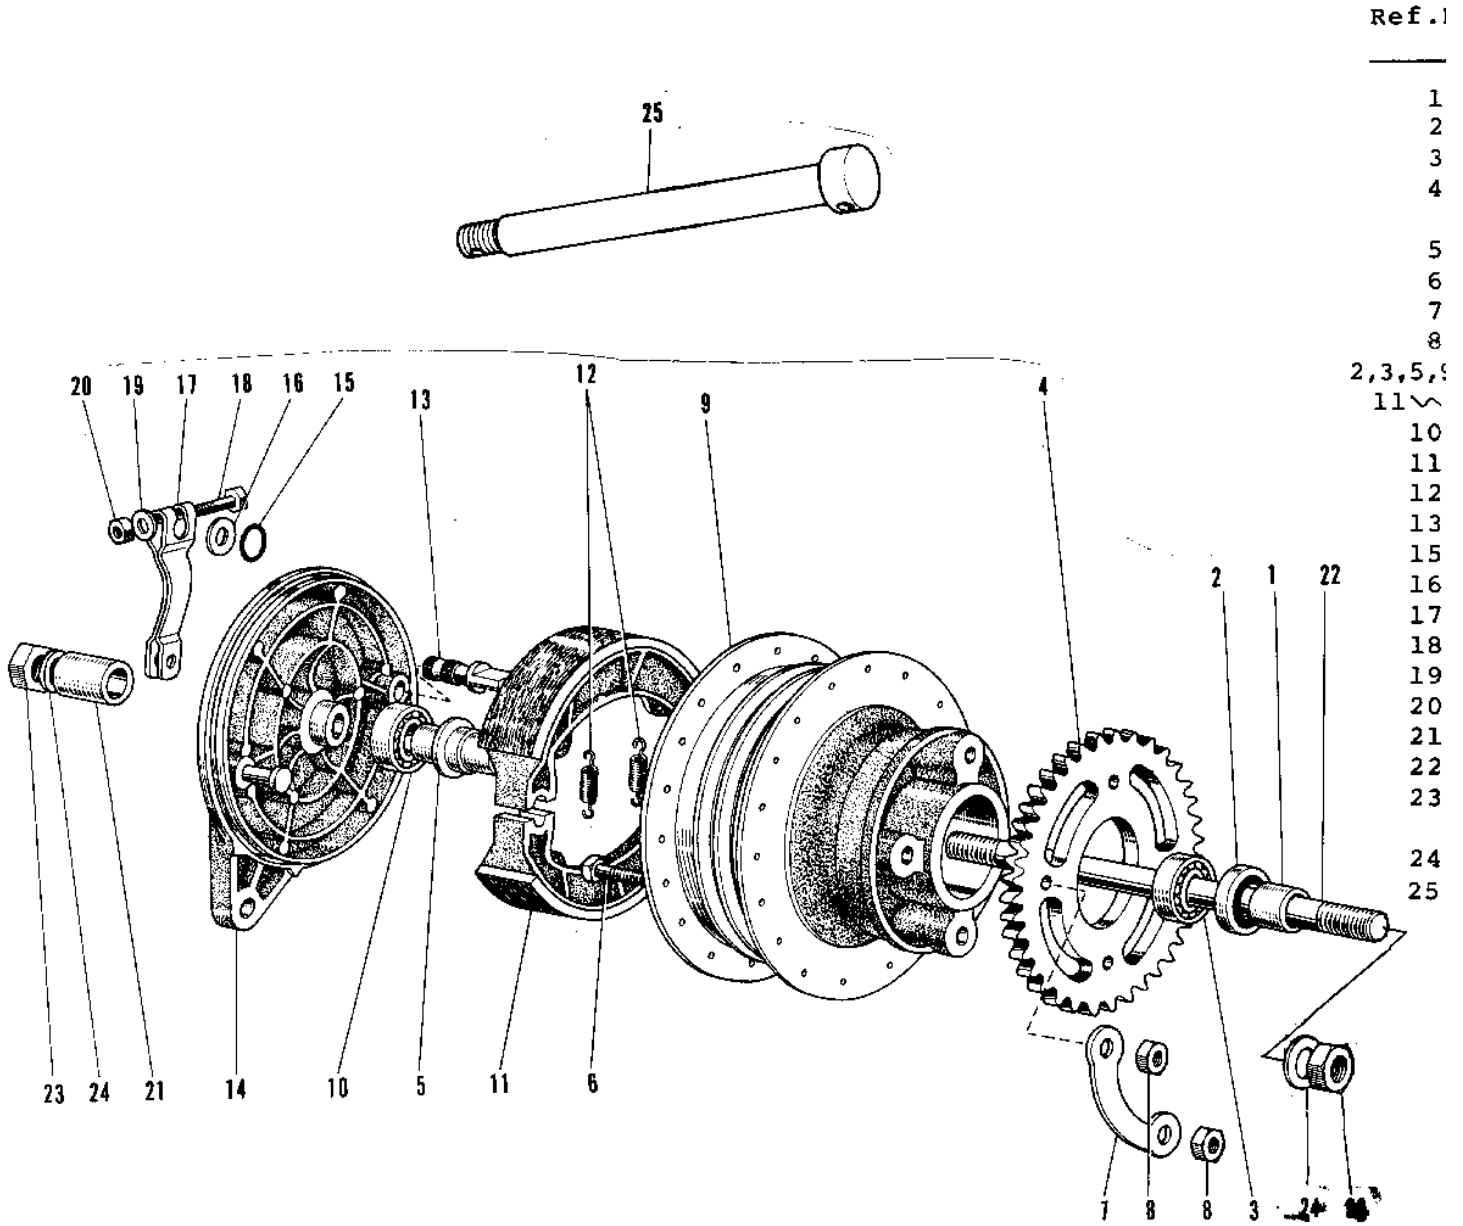

# 1969 G3SS PARTS DIAGRAM

REAR HUB/BRAKE (G3SS/A/B/C) ('69-73)

# 1969 G3SS PARTS LIST

REAR HUB/BRAKE (G3SS/A/B/C) ('69-73)

ITEM NAME	PART NUMBER	QUANTITY
COLLAR REAR HUB L.H (Ref # 1)	42032-005	1
OIL SEAL RR BRK DRUM (Ref # 2)	92052-001	1
BEARING BALL #6301 (Ref # 3)	601B6301	1
REAR SPROCKET 42T (Ref # 4)	42041-051	
SPACER RR HUB BEARING (Ref # 5)	42010-003	1
BOLT REAR SPROCKET (Ref # 6)	92001-021	4
WASHER RR SPRCKT LOCK (Ref # 7)	92088-003	2
NUT,8MM (Ref # 8)	311B0800	4
DRUM ASSY REAR BRAKE (Ref # 2,3,5,)	42005-006	1
PANEL ASSY-REAR BRAKE (Ref # 11~20)	42006-014	1
BEARING BALL #6301Z (Ref # 10)	601B6301Z	1
SHOE-BRAKE (Ref # 11)	41048-1085	2
SPRING,BRAKE SHOE (Ref # 12)	92081-1766	2
CAM SHAFT-FRONT BRAKE (Ref # 13)	41050-018	1
"O" RING,11MM (Ref # 15)	92055-004	1
WASHER BRAKE CAM SHT (Ref # 16)	41052-001	1
LEVER,FRONT BRAKE CAM (Ref # 17)	41053-002	1
BOLT-UPSET (Ref # 18)	112G0630	1
WASHER PLAIN 6MM (Ref # 19)	410B0600	1
NUT 6MM (Ref # 20)	311B0600	1
COLLAR REAR HUB R.H (Ref # 21)	42032-006	1
AXLE REAR (Ref # 22)	42031-009	1
NUT,12MM (Ref # 23)	314G1200A	2
NUT-HEX-FINE (Ref # 23)	314B1200	2
WASHER PLAIN 12MM (Ref # 24)	410B1200	2
AXLE,12X206 (Ref # 25)	41068-1091	1