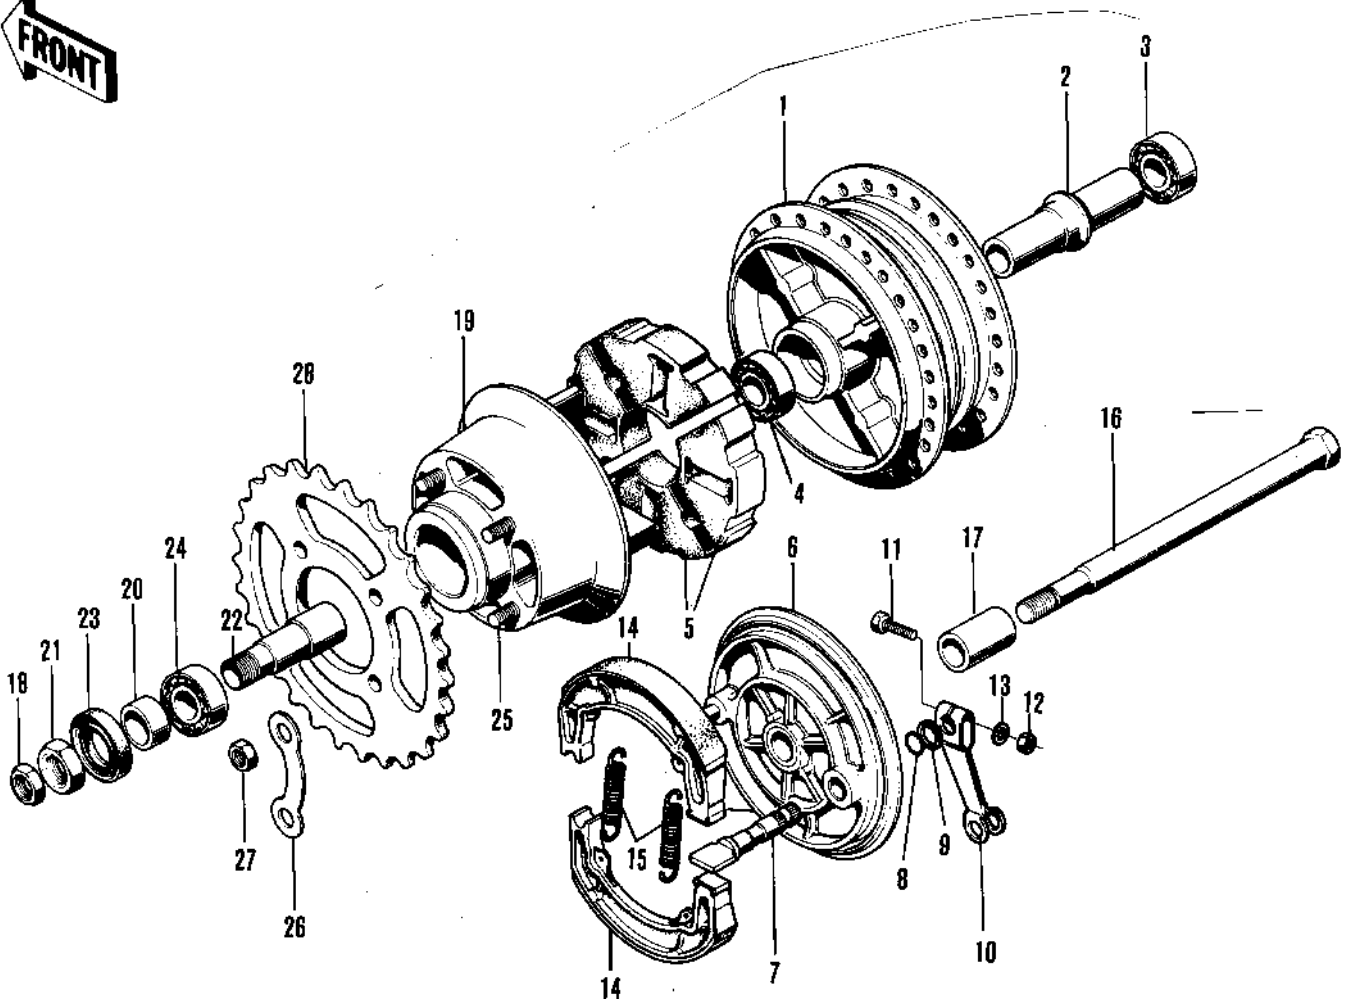

# 1971 G3SS-A PARTS DIAGRAM

REAR HUB/BRAKE (G3TR/A) ('69-'73)

Ref. I

- 1 ~
- 2
- 3
- 4
- 5
- 6 ~
- 7
- 8
- 9
- 10
- 11
- 12
- 13
- 14
- 15
- 16
- 17
- 18
- 19 ~
- 20
- 21
- 22
- 23
- 24
- 25
- 26
- 27
- 28

# 1971 G3SS-A PARTS LIST

REAR HUB/BRAKE (G3TR/A) ('69-'73)

ITEM NAME	PART NUMBER	QUANTITY
DRUM ASSY,RR BRK,BUFF (Ref # 1~5)	42005-031-80	1
SPACER-RR HUB BEARING (Ref # 2)	42010-005	1
BEARING BALL #6301Z (Ref # 3)	601B6301Z	1
BEARING BALL #6201 (Ref # 4)	601B6201	1
DAMPER REAR HUB SHOCK (Ref # 5)	42014-016	4
PANEL ASSY-REAR BRAKE (Ref # 6~15)	42006-014	1
CAM SHAFT-FRONT BRAKE (Ref # 7)	41050-018	1
"0" RING,11MM (Ref # 8)	92055-004	1
WASHER BRAKE CAM SHT (Ref # 9)	41052-001	1
LEVER,FRONT BRAKE CAM (Ref # 10)	41053-002	1
BOLT-UPSET (Ref # 11)	112G0630	1
NUT 6MM (Ref # 12)	311B0600	1
WASHER PLAIN 6MM (Ref # 13)	410B0600	1
SHOE-BRAKE (Ref # 14)	41048-1085	2
SPRING,BRAKE SHOE (Ref # 15)	92081-1766	2
AXLE,12X215 (Ref # 16)	41068-1109	1
COLLAR-REAR HUB R.H (Ref # 17)	42032-002	1
NUT 10MM (Ref # 18)	42045-005	1
COUPLING ASSY RR HUB (Ref # 19~24)	42033-011	1
BUSH,COUPLNG OIL SEAL (Ref # 20)	42037-003	1
NUT,16MM (Ref # 21)	42045-004	1
SLEEVE-RR HUB COUPLNG (Ref # 22)	42036-002	1
OIL SEAL-COUPLING (Ref # 23)	92052-003	1
BEARING BALL #6203 (Ref # 24)	601B6203	1
BOLT REAR SPROCKET (Ref # 25)	92001-082	4
WASHER LOCK (Ref # 26)	92088-011	2
NUT 10MM (Ref # 27)	315B1000	4
REAR SPROCKET 42T (Ref # 28)	42041-076	1