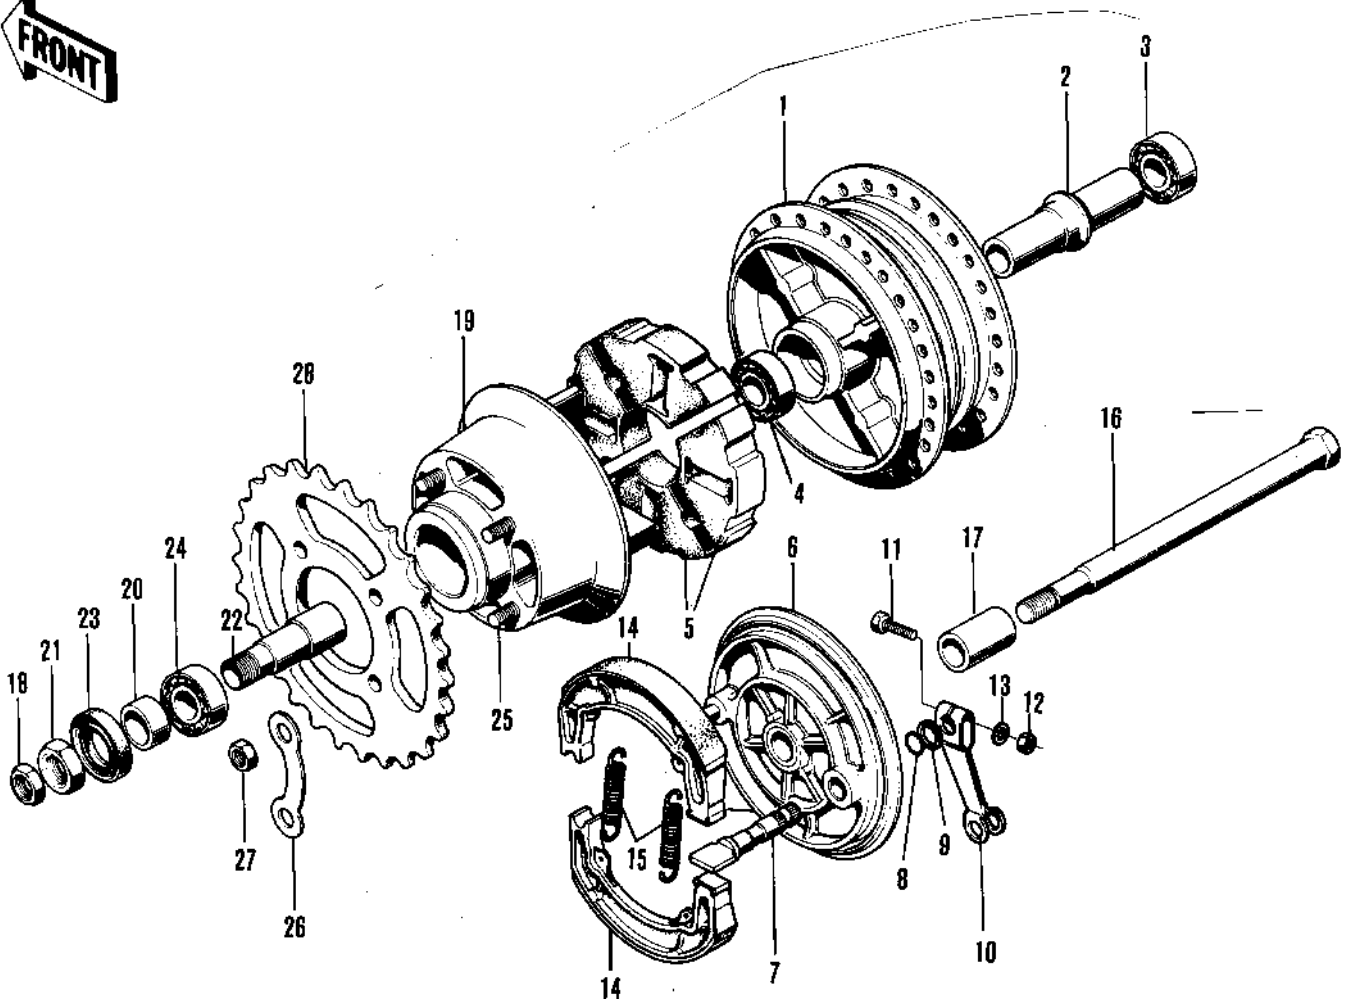

1973 G3SS-C PARTS DIAGRAM

REAR HUB/BRAKE (G3TR/A) ('69-'73)

Ref. I

- 1 ✓
- 2
- 3
- 4
- 5
- 6 ✓
- 7
- 8
- 9
- 10
- 11
- 12
- 13
- 14
- 15
- 16
- 17
- 18
- 19 ✓
- 20
- 21
- 22
- 23
- 24
- 25
- 26
- 27
- 28

1973 G3SS-C PARTS LIST

REAR HUB/BRAKE (G3TR/A) ('69-'73)

ITEM NAME	PART NUMBER	QUANTITY
DRUM ASSY,RR BRK,BUFF (Ref # 1~5)	42005-031-80	1
SPACER-RR HUB BEARING (Ref # 2)	42010-005	1
BEARING BALL #6301Z (Ref # 3)	601B6301Z	1
BEARING BALL #6201 (Ref # 4)	601B6201	1
DAMPER REAR HUB SHOCK (Ref # 5)	42014-016	4
PANEL ASSY-REAR BRAKE (Ref # 6~15)	42006-014	1
CAM SHAFT-FRONT BRAKE (Ref # 7)	41050-018	1
"0" RING,11MM (Ref # 8)	92055-004	1
WASHER BRAKE CAM SHT (Ref # 9)	41052-001	1
LEVER,FRONT BRAKE CAM (Ref # 10)	41053-002	1
BOLT-UPSET (Ref # 11)	112G0630	1
NUT 6MM (Ref # 12)	311B0600	1
WASHER PLAIN 6MM (Ref # 13)	410B0600	1
SHOE-BRAKE (Ref # 14)	41048-1085	2
SPRING,BRAKE SHOE (Ref # 15)	92081-1766	2
AXLE,12X215 (Ref # 16)	41068-1109	1
COLLAR-REAR HUB R.H (Ref # 17)	42032-002	1
NUT 10MM (Ref # 18)	42045-005	1
COUPLING ASSY RR HUB (Ref # 19~24)	42033-011	1
BUSH,COUPLNG OIL SEAL (Ref # 20)	42037-003	1
NUT,16MM (Ref # 21)	42045-004	1
SLEEVE-RR HUB COUPLNG (Ref # 22)	42036-002	1
OIL SEAL-COUPLING (Ref # 23)	92052-003	1
BEARING BALL #6203 (Ref # 24)	601B6203	1
BOLT REAR SPROCKET (Ref # 25)	92001-082	4
WASHER LOCK (Ref # 26)	92088-011	2
NUT 10MM (Ref # 27)	315B1000	4
REAR SPROCKET 42T (Ref # 28)	42041-076	1