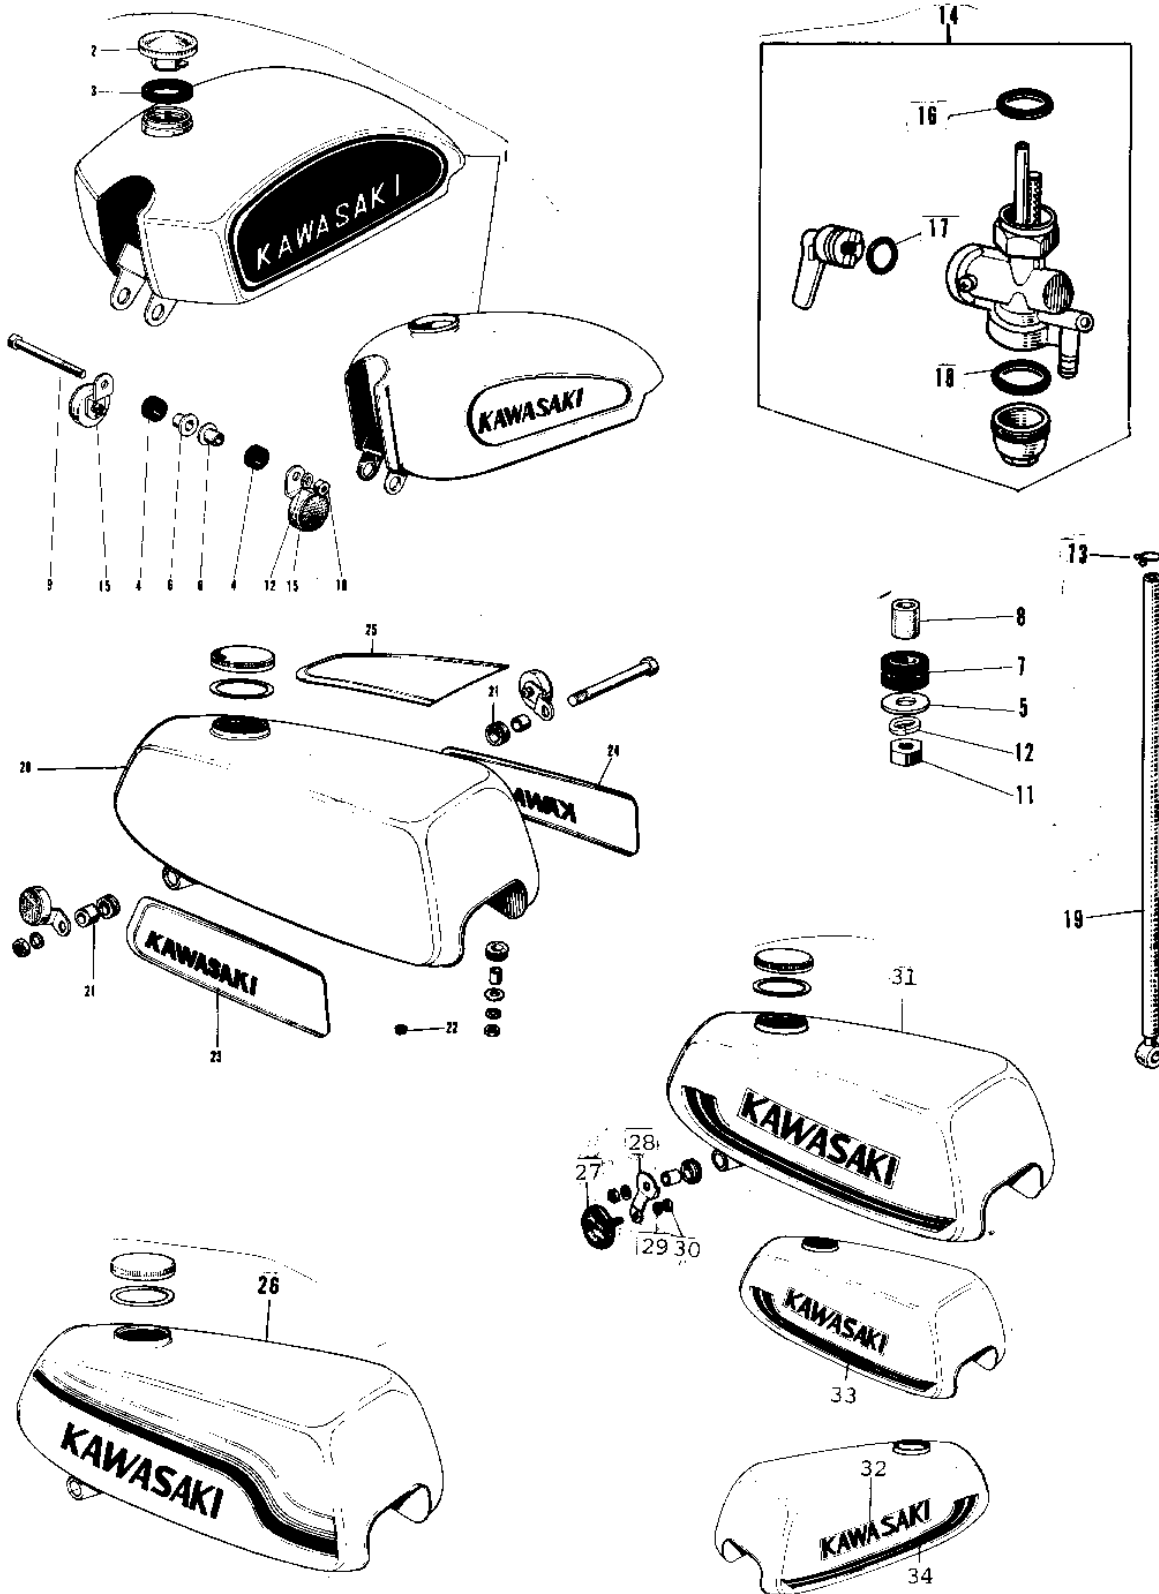

1974 G3SS-D PARTS DIAGRAM

FUEL TANK ('69-73)

Ref. #

- 1
- 2
- 3
- 4
- 5
- 6
- 7
- 8
- 9
- 10
- 11
- 12
- 13
- 14
- 15
- 16
- 17
- 18
- 19
- 20
- 21
- 22
- 23
- 24
- 25
- 26
- 27
- 28
- 29
- 30
- 31
- 32
- 33
- 34

1974 G3SS-D PARTS LIST

FUEL TANK ('69-73)

ITEM NAME	PART NUMBER	QUANTITY
TANK-FUEL,P.ORANGE (Ref # 1)	51001-060-34	1
CAP,FUEL TANK LOCKING (Ref # 2)	51048-006	1
GASKET FUEL TANK CAP (Ref # 3)	51059-003	1
DAMPER RUBB TANK FRNT (Ref # 4)	92075-013	2
WASHER,8X26X2.3 (Ref # 5)	92022-1564	1
COLLAR,FUEL TANK FITT (Ref # 6)	92027-1134	2
DAMPER RUBB TANK REAR (Ref # 7)	92075-030	1
SPACER FUEL TANK REAR (Ref # 8)	92027-034	1
BOLT, HEX HEAD, 8X90 (Ref # 9)	115B0890	1
NUT,8M/M (Ref # 10)	311N0800	1
NUT,8MM (Ref # 11)	311B0800	1
WASHER SPRING 8MM (Ref # 12)	461F0800	2
CLAMP FUEL PIPE (Ref # 13)	92037-010	2
TAP-ASSY,FUEL (Ref # 14)	51023-1123	1
REFLECTOR REFLEX (Ref # 15)	28001-004	2
GASKET FUEL COCK CUP (Ref # 16)	51037-008	1
'O' RING FUEL COCK (Ref # 17)	92065-062	1
GASKET,FUEL TAP JOINT (Ref # 18)	11009-1567	1
PIPE-FUEL (Ref # 19)	51044-031	1
PIPE-FUEL (Ref # 19)	51044-046	1
TANK-FUEL,ORANGE (Ref # 20)	51001-067-55	1
SPACER FUEL TANK MONT (Ref # 21)	92027-012	2
GROMMET PIPE (Ref # 22)	92071-038	1
EMBLEM-L.H,PURPLE (Ref # 23)	56013-028-61	1
EMBLEM-R.H,PURPLE (Ref # 24)	56014-022-61	1
EMBLEM-TOP,PURPLE (Ref # 25)	56027-031-61	1