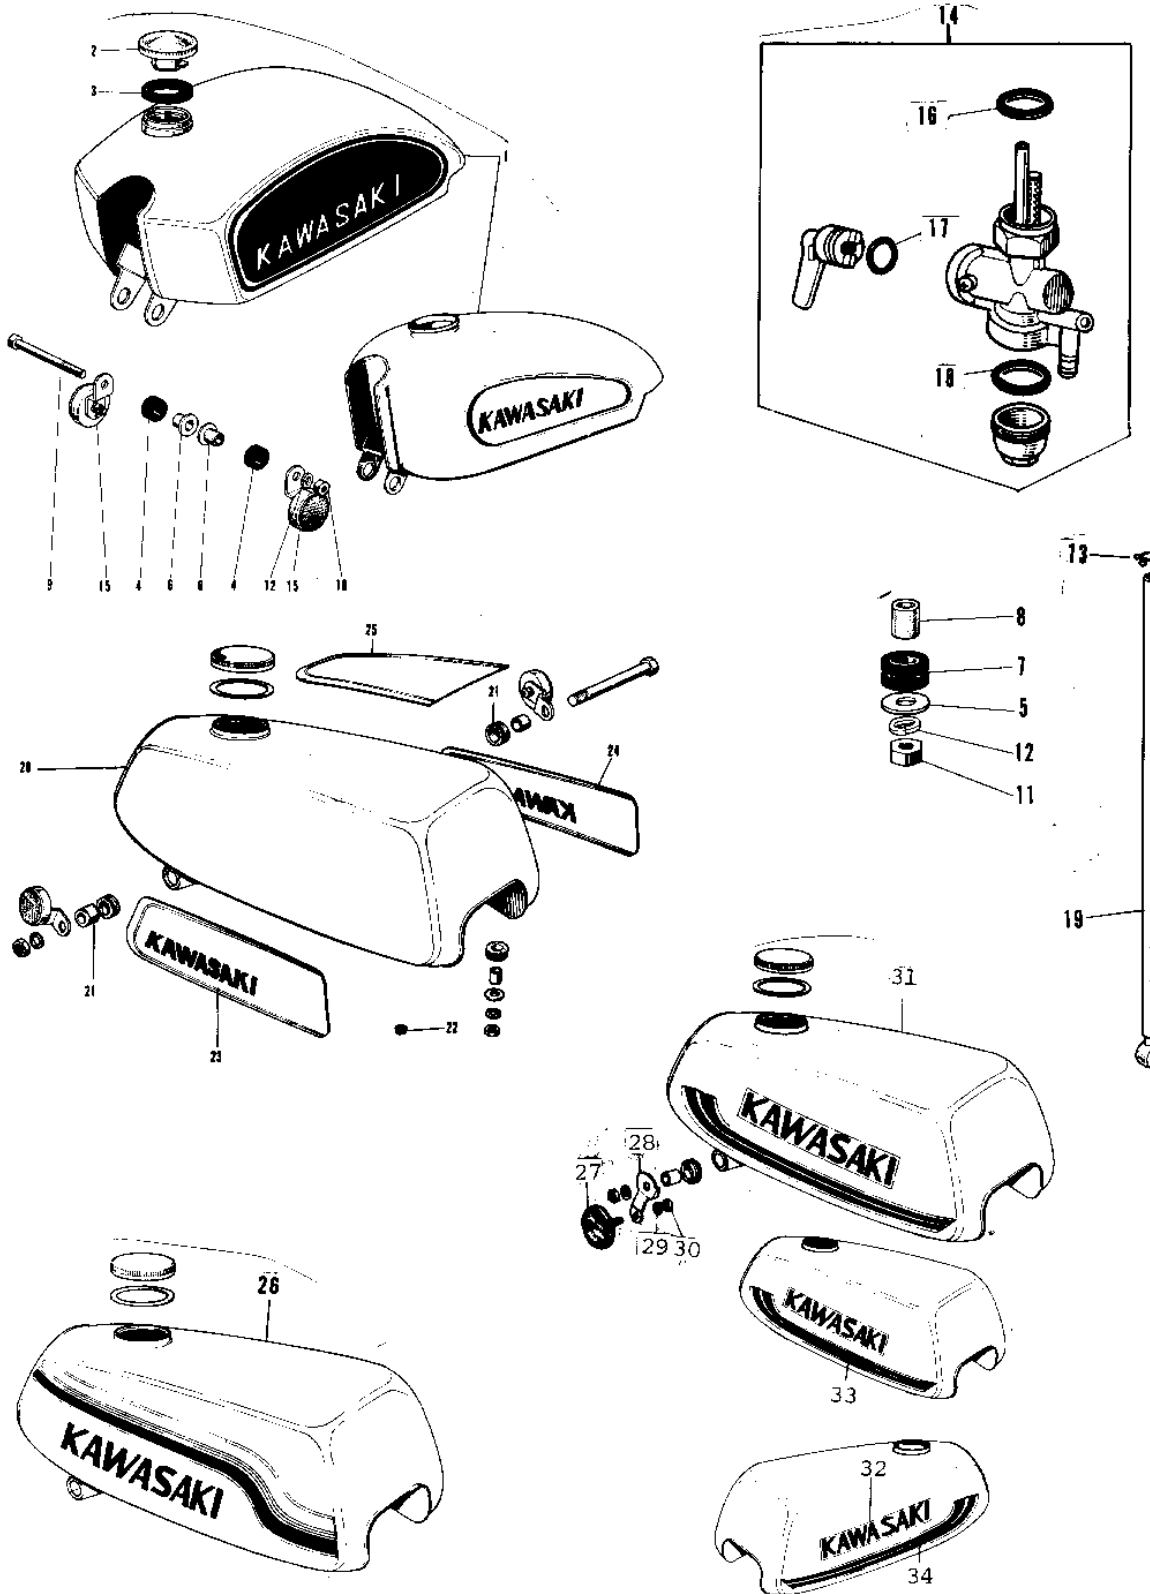

1969 G3SS PARTS DIAGRAM

FUEL TANK ('69-73)

Ref. #

- 1
- 2
- 3
- 4
- 5
- 6
- 7
- 8
- 9
- 10
- 11
- 12
- 13
- 14
- 15
- 16
- 17
- 18
- 19
- 20
- 21
- 22
- 23
- 24
- 25
- 26
- 27
- 28
- 29
- 30
- 31
- 32
- 33
- 34

1969 G3SS PARTS LIST

FUEL TANK ('69-73)

ITEM NAME	PART NUMBER	QUANTITY
TANK-FUEL,P.ORANGE (Ref # 1)	51001-060-34	
CAP,FUEL TANK LOCKING (Ref # 2)	51048-006	1
GASKET FUEL TANK CAP (Ref # 3)	51059-003	1
DAMPER RUBB TANK FRNT (Ref # 4)	92075-013	2
WASHER,8X26X2.3 (Ref # 5)	92022-1564	1
COLLAR,FUEL TANK FITT (Ref # 6)	92027-1134	2
DAMPER RUBB TANK REAR (Ref # 7)	92075-030	1
SPACER FUEL TANK REAR (Ref # 8)	92027-034	1
BOLT, HEX HEAD, 8X90 (Ref # 9)	115B0890	1
NUT,8M/M (Ref # 10)	311N0800	1
NUT,8MM (Ref # 11)	311B0800	1
WASHER SPRING 8MM (Ref # 12)	461F0800	2
CLAMP FUEL PIPE (Ref # 13)	92037-010	2
TAP-ASSY,FUEL (Ref # 14)	51023-1123	1
REFLECTOR REFLEX (Ref # 15)	28001-004	2
GASKET FUEL COCK CUP (Ref # 16)	51037-008	1
'O' RING FUEL COCK (Ref # 17)	92065-062	1
GASKET,FUEL TAP JOINT (Ref # 18)	11009-1567	1
PIPE-FUEL (Ref # 19)	51044-031	1
PIPE-FUEL (Ref # 19)	51044-046	1
TANK-FUEL,ORANGE (Ref # 20)	51001-067-55	
SPACER FUEL TANK MONT (Ref # 21)	92027-012	2
GROMMET PIPE (Ref # 22)	92071-038	1
EMBLEM-L.H,PURPLE (Ref # 23)	56013-028-61	
EMBLEM-R.H,PURPLE (Ref # 24)	56014-022-61	
EMBLEM-TOP,PURPLE (Ref # 25)	56027-031-61	