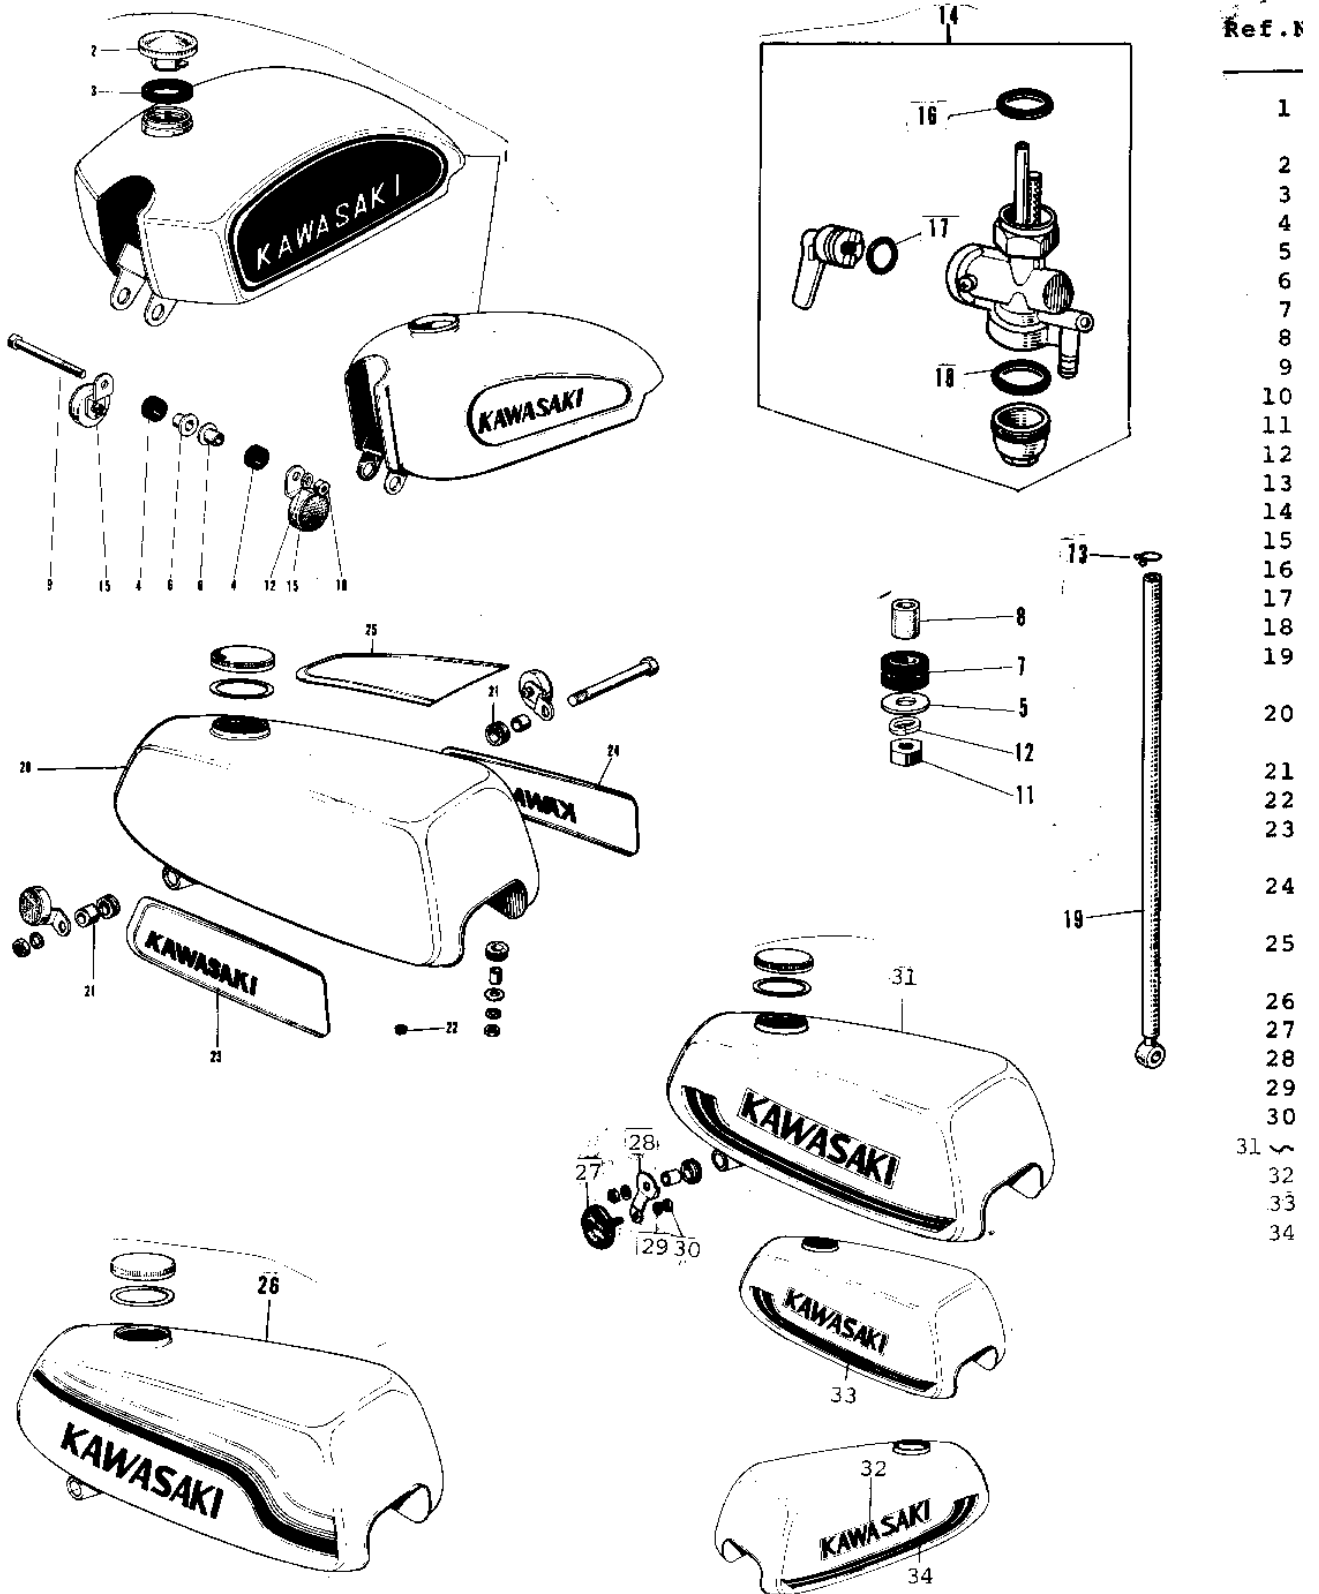

1970 Bushmaster PARTS DIAGRAM

FUEL TANK ('69-73)

Ref. #
1
2
3
4
5
6
7
8
9
10
11
12
13
14
15
16
17
18
19
20
21
22
23
24
25
26
27
28
29
30
31
32
33
34

1970 Bushmaster PARTS LIST

FUEL TANK ('69-73)

ITEM NAME	PART NUMBER	QUANTITY
TANK-FUEL,P.ORANGE (Ref # 1)	51001-060-34	1
CAP,FUEL TANK LOCKING (Ref # 2)	51048-006	1
GASKET FUEL TANK CAP (Ref # 3)	51059-003	1
DAMPER RUBB TANK FRNT (Ref # 4)	92075-013	2
WASHER,8X26X2.3 (Ref # 5)	92022-1564	1
COLLAR,FUEL TANK FITT (Ref # 6)	92027-1134	2
DAMPER RUBB TANK REAR (Ref # 7)	92075-030	1
SPACER FUEL TANK REAR (Ref # 8)	92027-034	1
BOLT, HEX HEAD, 8X90 (Ref # 9)	115B0890	1
NUT,8M/M (Ref # 10)	311N0800	1
NUT,8MM (Ref # 11)	311B0800	1
WASHER SPRING 8MM (Ref # 12)	461F0800	2
CLAMP FUEL PIPE (Ref # 13)	92037-010	2
TAP-ASSY,FUEL (Ref # 14)	51023-1123	1
REFLECTOR REFLEX (Ref # 15)	28001-004	2
GASKET FUEL COCK CUP (Ref # 16)	51037-008	1
'O' RING FUEL COCK (Ref # 17)	92065-062	1
GASKET,FUEL TAP JOINT (Ref # 18)	11009-1567	1
PIPE-FUEL (Ref # 19)	51044-031	1
PIPE-FUEL (Ref # 19)	51044-046	1
TANK-FUEL,ORANGE (Ref # 20)	51001-067-55	1
SPACER FUEL TANK MONT (Ref # 21)	92027-012	2
GROMMET PIPE (Ref # 22)	92071-038	1
EMBLEM-L.H,PURPLE (Ref # 23)	56013-028-61	1
EMBLEM-R.H,PURPLE (Ref # 24)	56014-022-61	1
EMBLEM-TOP,PURPLE (Ref # 25)	56027-031-61	1