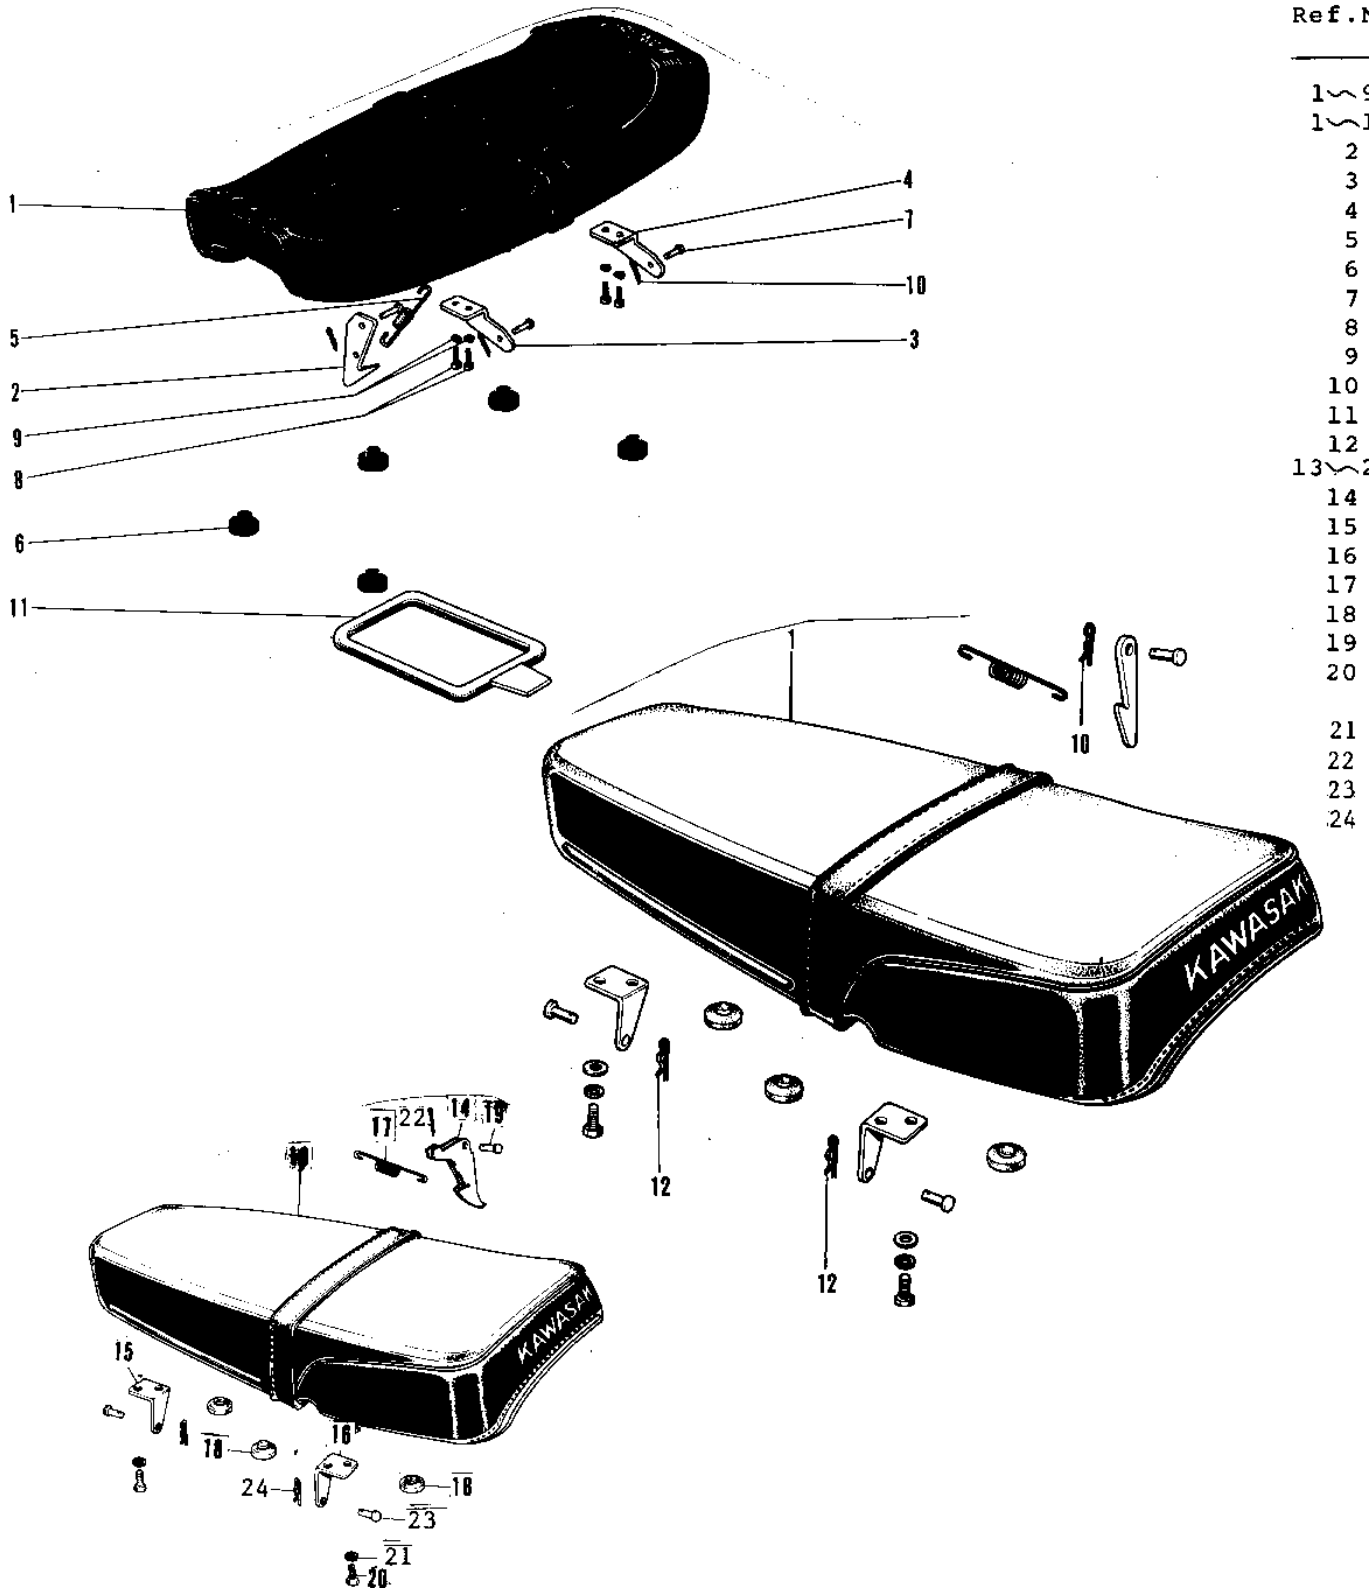

1973 G3SS-C PARTS DIAGRAM

SEAT ('69-'73)

Ref. No.	Part Description
1	Seat Cushion
2	Bracket
3	Bracket
4	Bracket
5	Bracket
6	Bracket
7	Bracket
8	Bracket
9	Bracket
10	Bracket
11	Seat Base
12	Bracket
13	Bracket
14	Bracket
15	Bracket
16	Bracket
17	Bracket
18	Bracket
19	Bracket
20	Bracket
21	Bracket
22	Bracket
23	Bracket
24	Bracket

1973 G3SS-C PARTS LIST

SEAT ('69-'73)

ITEM NAME	PART NUMBER	QUANTITY
SEAT,DUAL (Ref # 1~9)	53001-045	1
SEAT-ASSY,DUAL (Ref # 1~10)	53001-067	1
HOOK (Ref # 2)	53008-004	1
HINGE A (Ref # 3)	53009-006	1
HINGE B (Ref # 4)	53009-008	1
SPRING,HOOK (Ref # 5)	53012-013	1
DAMPER RUBB DUAL SEAT (Ref # 6)	92075-023	5
PIN DUAL SEAT PIVOT (Ref # 7)	53011-001	3
BOLT-UPSET 6X14 (Ref # 8)	112B0614	4
WASHER SPRING 6MM (Ref # 9)	461F0600	4
PIN COTTER 2.0X15 (Ref # 10)	550D2015	3
BAND TOOL (Ref # 11)	92072-010	1
PIN,SNAP (Ref # 12)	554A0800	2
WASHER SPRING 6MM (Ref # 21)	461F0600	4
PIN COTTER 2.0X15 (Ref # 22)	550D2015	1
PIN DUAL SEAT PIVOT (Ref # 23)	53011-001	2