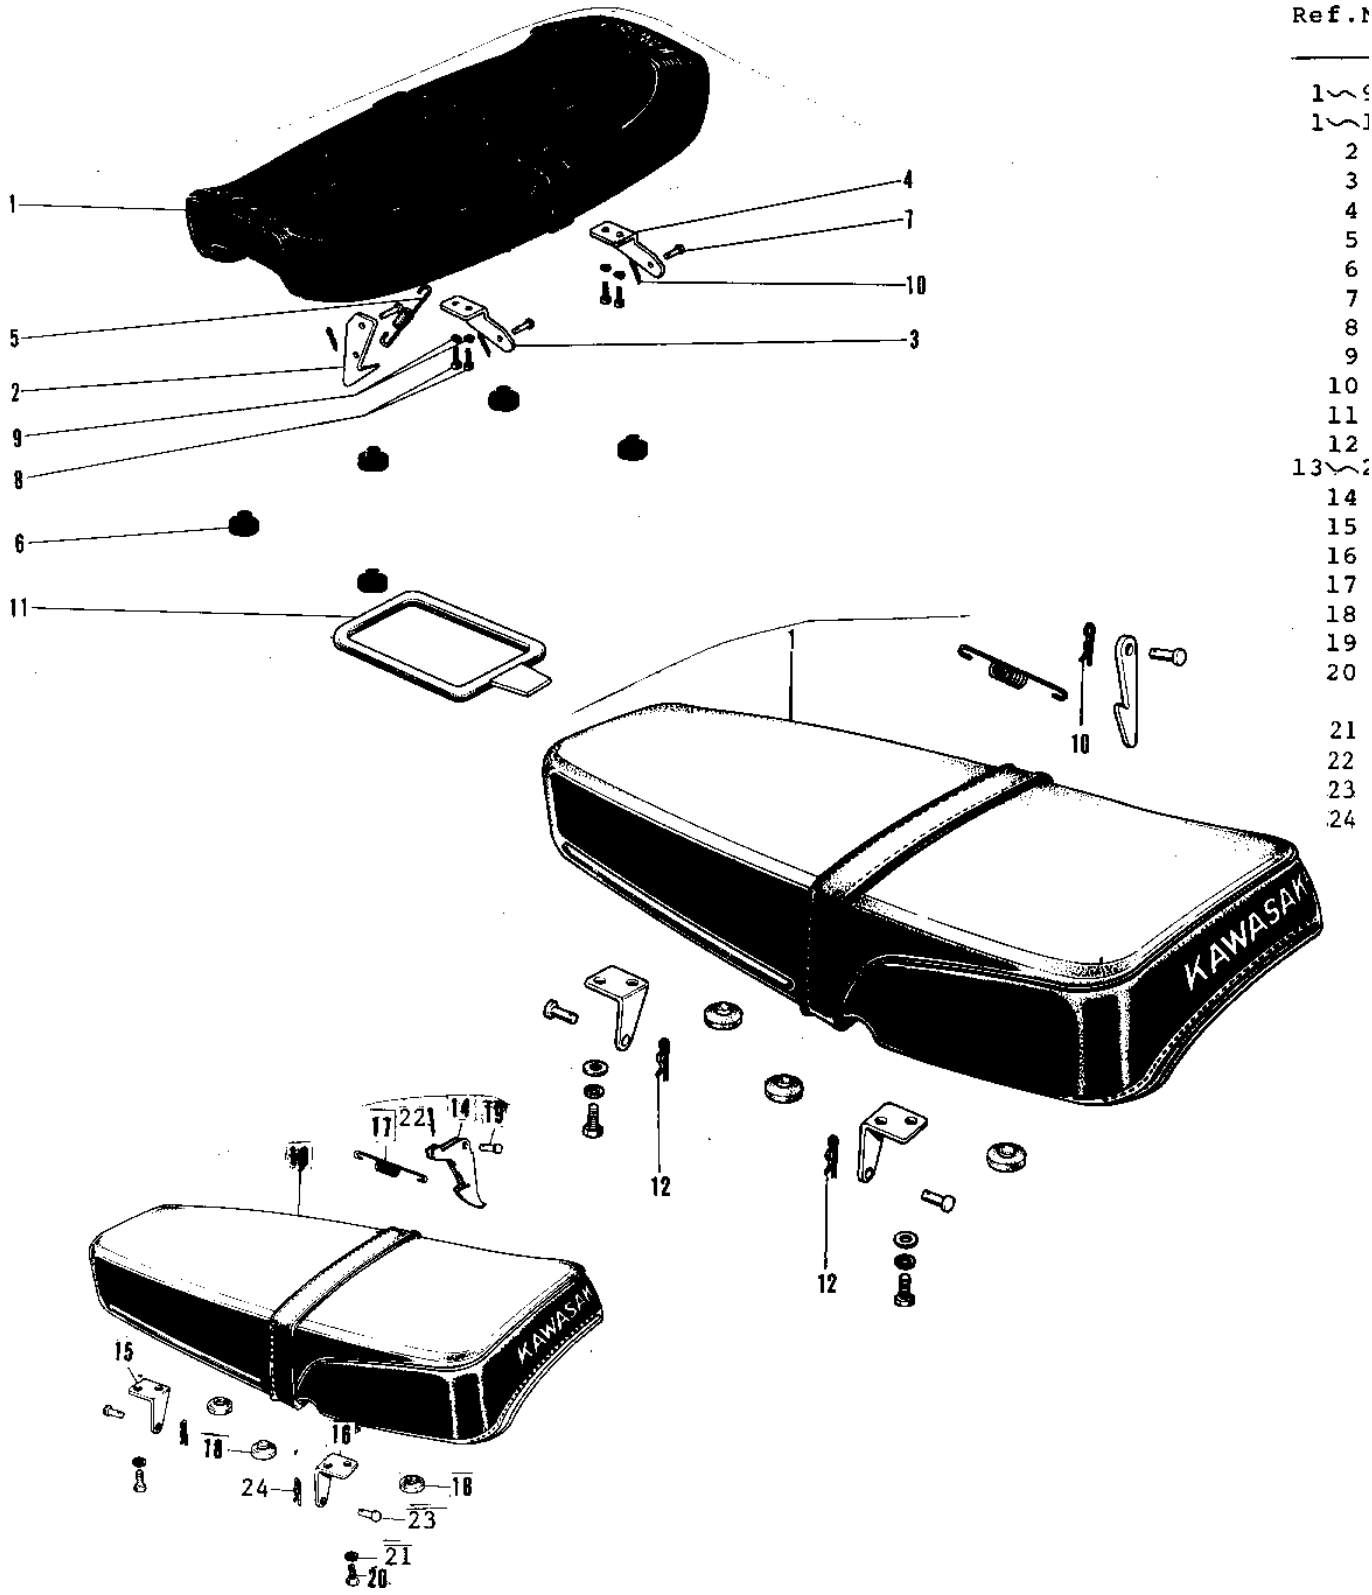

1974 G3SS-D PARTS DIAGRAM

SEAT ('69-'73)

Ref. No.	Part Description
1	Seat Cushion
2	Bracket
3	Bracket
4	Bracket
5	Bracket
6	Bracket
7	Bracket
8	Bracket
9	Bracket
10	Bracket
11	Seat Base
12	Bracket
13	Bracket
14	Bracket
15	Bracket
16	Bracket
17	Bracket
18	Bracket
19	Bracket
20	Bracket
21	Bracket
22	Bracket
23	Bracket
24	Bracket

1974 G3SS-D PARTS LIST

SEAT ('69-'73)

ITEM NAME	PART NUMBER	QUANTITY
SEAT,DUAL (Ref # 1~9)	53001-045	1
SEAT-ASSY,DUAL (Ref # 1~10)	53001-067	1
HOOK (Ref # 2)	53008-004	1
HINGE A (Ref # 3)	53009-006	1
HINGE B (Ref # 4)	53009-008	1
SPRING,HOOK (Ref # 5)	53012-013	1
DAMPER RUBB DUAL SEAT (Ref # 6)	92075-023	5
PIN DUAL SEAT PIVOT (Ref # 7)	53011-001	3
BOLT-UPSET 6X14 (Ref # 8)	112B0614	4
WASHER SPRING 6MM (Ref # 9)	461F0600	4
PIN COTTER 2.0X15 (Ref # 10)	550D2015	3
BAND TOOL (Ref # 11)	92072-010	1
PIN,SNAP (Ref # 12)	554A0800	2
WASHER SPRING 6MM (Ref # 21)	461F0600	4
PIN COTTER 2.0X15 (Ref # 22)	550D2015	1
PIN DUAL SEAT PIVOT (Ref # 23)	53011-001	2