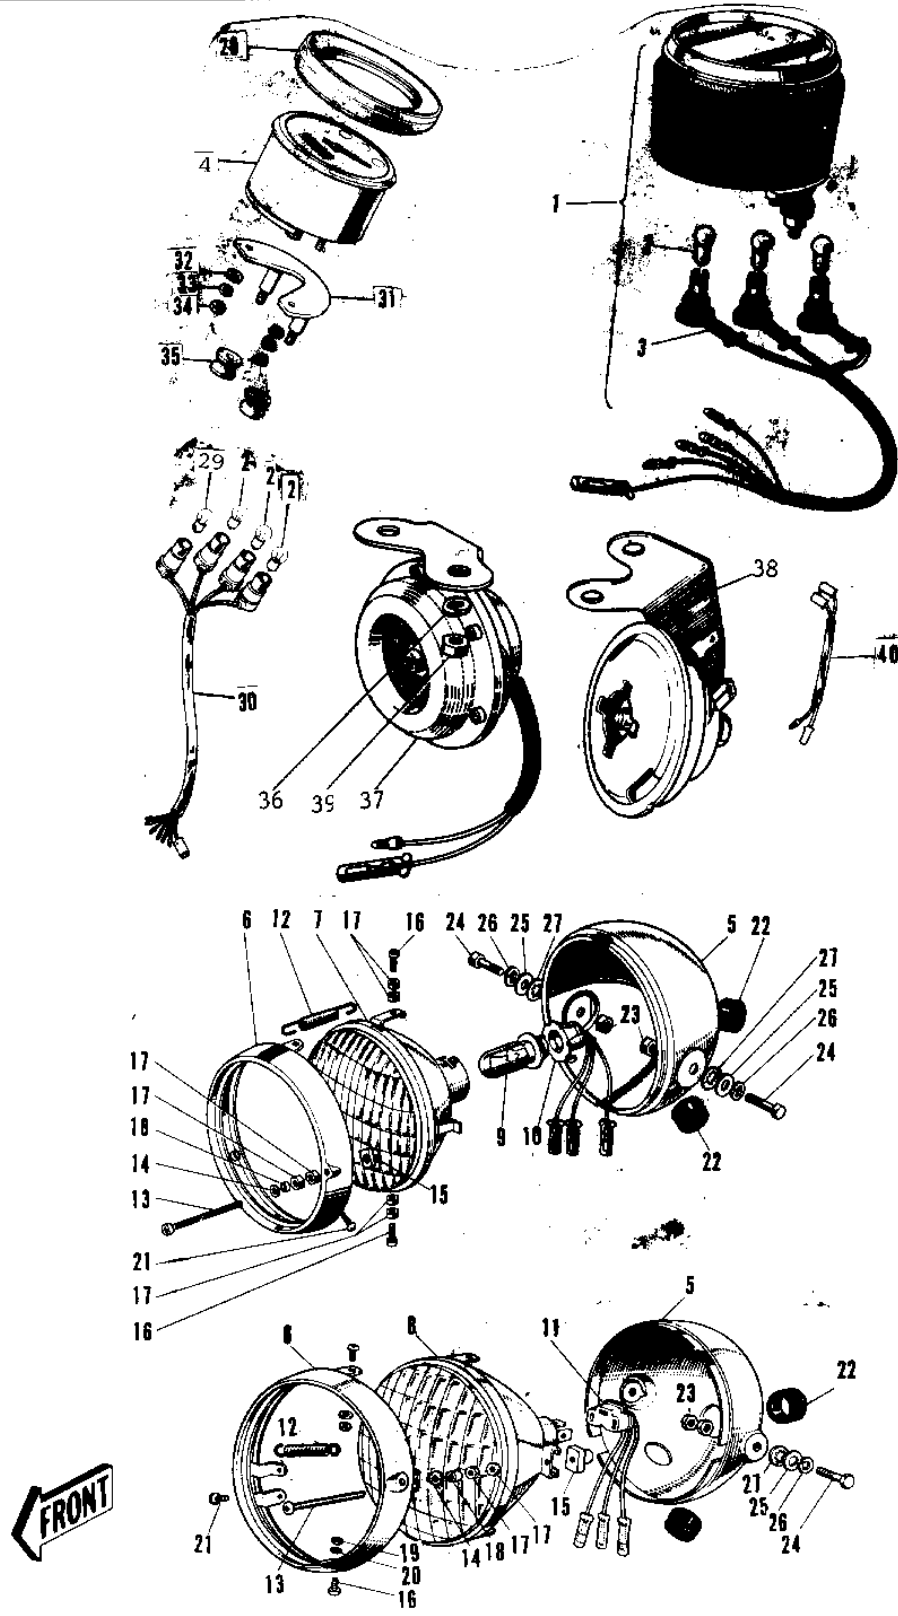

1974 G3SS-D PARTS DIAGRAM

METER/HEADLIGHT (69-73)

Ref. No.	Part Name
1	Meter Housing
2	Meter Face
3	Terminal
4, 28, 31~34	Wiring Harness
6~18	Headlight Lens
6~20	Headlight Reflector
5	Headlight Housing
6	Headlight Lens
7	Headlight Reflector
8	Headlight Housing
9	Headlight Lens
10	Headlight Reflector
11	Headlight Housing
12	Headlight Lens
13	Headlight Reflector
14	Headlight Housing
15	Headlight Lens
16	Headlight Reflector
17	Headlight Housing
18	Headlight Lens
19	Headlight Reflector
20	Headlight Housing
21	Headlight Lens
22	Headlight Reflector
23	Headlight Housing
24	Headlight Lens
25	Headlight Reflector
26	Headlight Housing
27	Headlight Lens
28	Headlight Reflector
29	Headlight Housing
30	Headlight Lens
31	Headlight Reflector
32	Headlight Housing
33	Headlight Lens
34	Headlight Reflector
35	Headlight Housing
36	Headlight Lens
37	Headlight Reflector
38	Headlight Housing
39	Headlight Lens
40	Headlight Reflector