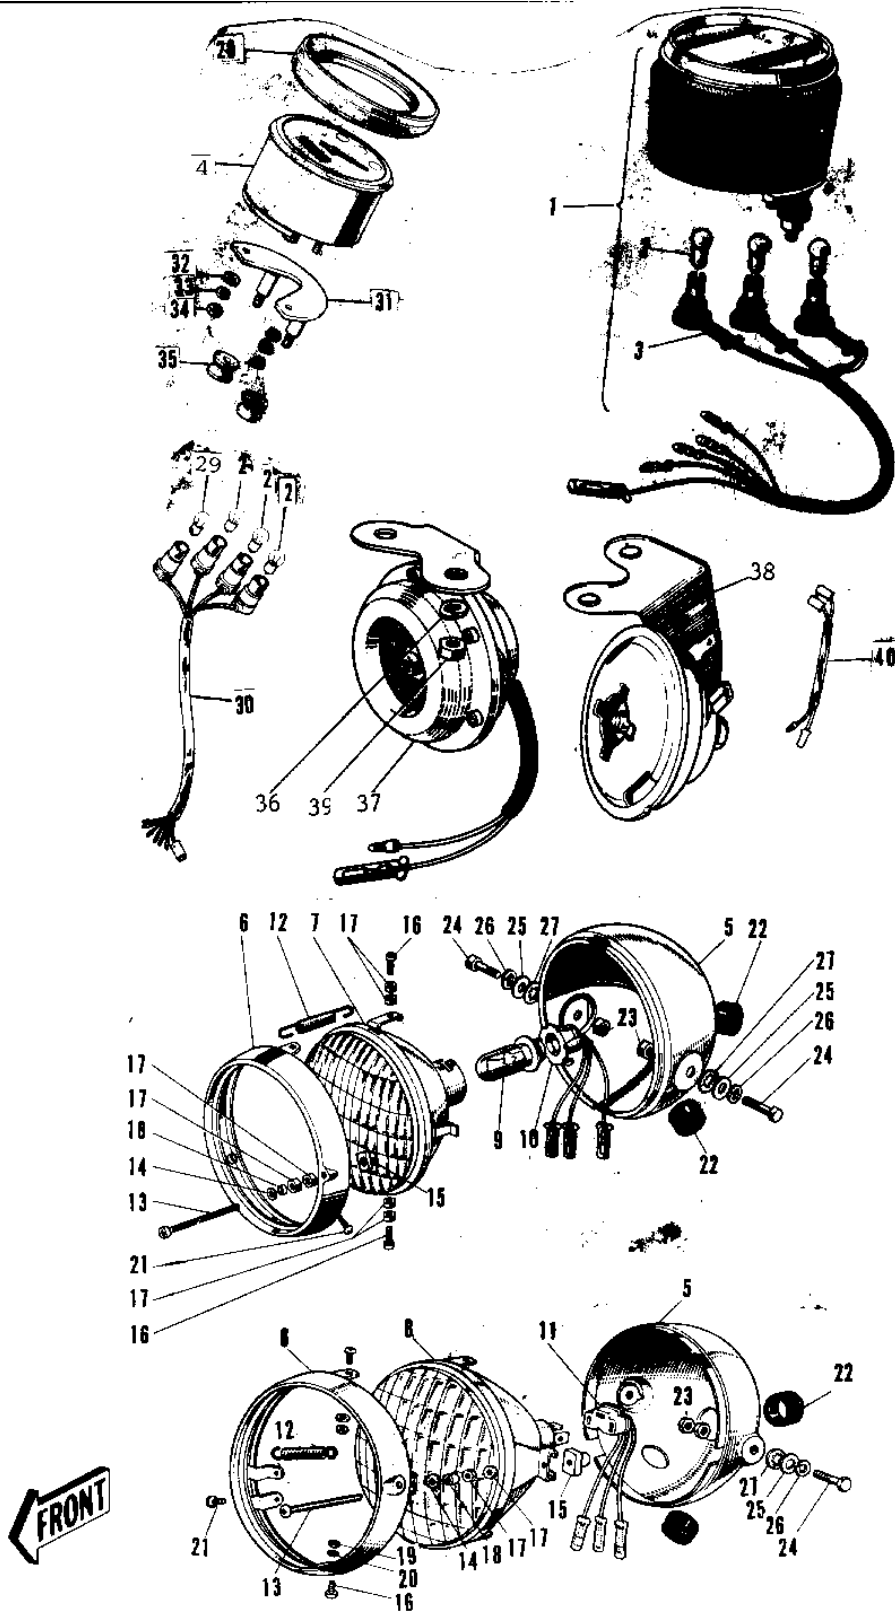

1969 G3SS PARTS DIAGRAM

METER/HEADLIGHT (69-73)

Ref. No. I

- 1
- 2
- 3
- 4, 28, 31~34
- 6 ~ 18
- 6 ~ 20
- 5
- 6
- 7
- 8
- 9
- 10
- 11
- 12
- 13
- 14
- 15
- 16
- 17
- 18
- 19
- 20
- 21
- 22
- 23
- 24
- 25
- 26
- 27
- 28
- 29
- 30
- 31
- 32
- 33
- 34
- 35
- 36
- 37
- 38
- 39
- 40