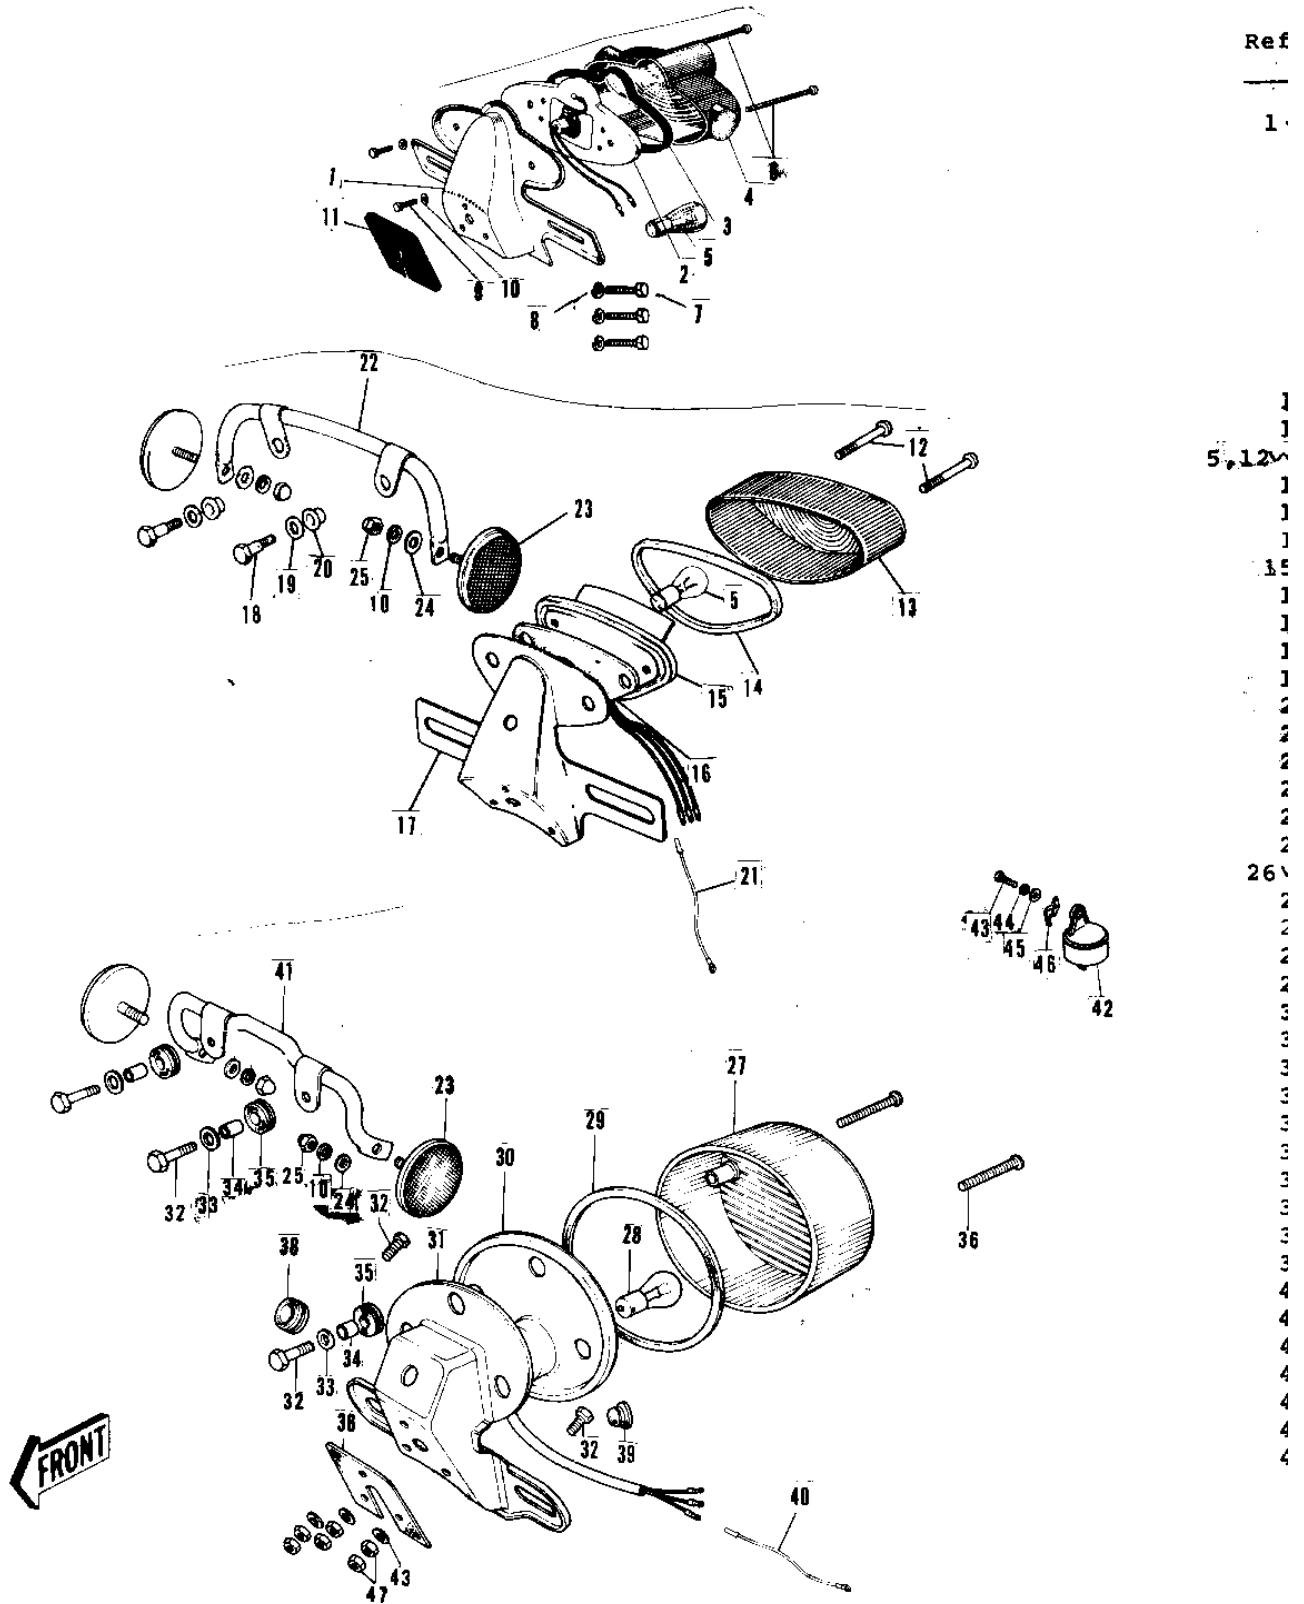

1971 G3SS-A PARTS DIAGRAM

TAILLIGHT ('69-73)

1971 G3SS-A PARTS LIST

TAILLIGHT ('69-'73)

ITEM NAME	PART NUMBER	QUANTITY
LAMP ASSY-TAIL,BLACK (Ref # 1~10)	23024-019-21	1
BKT LICENSE PLT BLACK (Ref # 1)	23036-007-10	1
SOCKET TAIL LAMP (Ref # 2)	23027-009	1
GASKET TAIL LAMP (Ref # 3)	23028-008	1
LENS TAIL LAMP (Ref # 4)	23026-010	1
BULB 6V 3/21CP (Ref # 5)	92069-023	1
SCREW PAN HEAD 4X50 (Ref # 6)	220E0450	2
BOLT-UPSET,6X12 (Ref # 7)	112G0612	3
WASHER SPRING 6MM (Ref # 8)	461F0600	3
BOLT HEX HEAD 5X10 (Ref # 9)	110B0510	2
WASHER SPRING 5MM (Ref # 10)	461F0500	2
DAMPER TAIL LAMP SHCK (Ref # 11)	35039-002	1