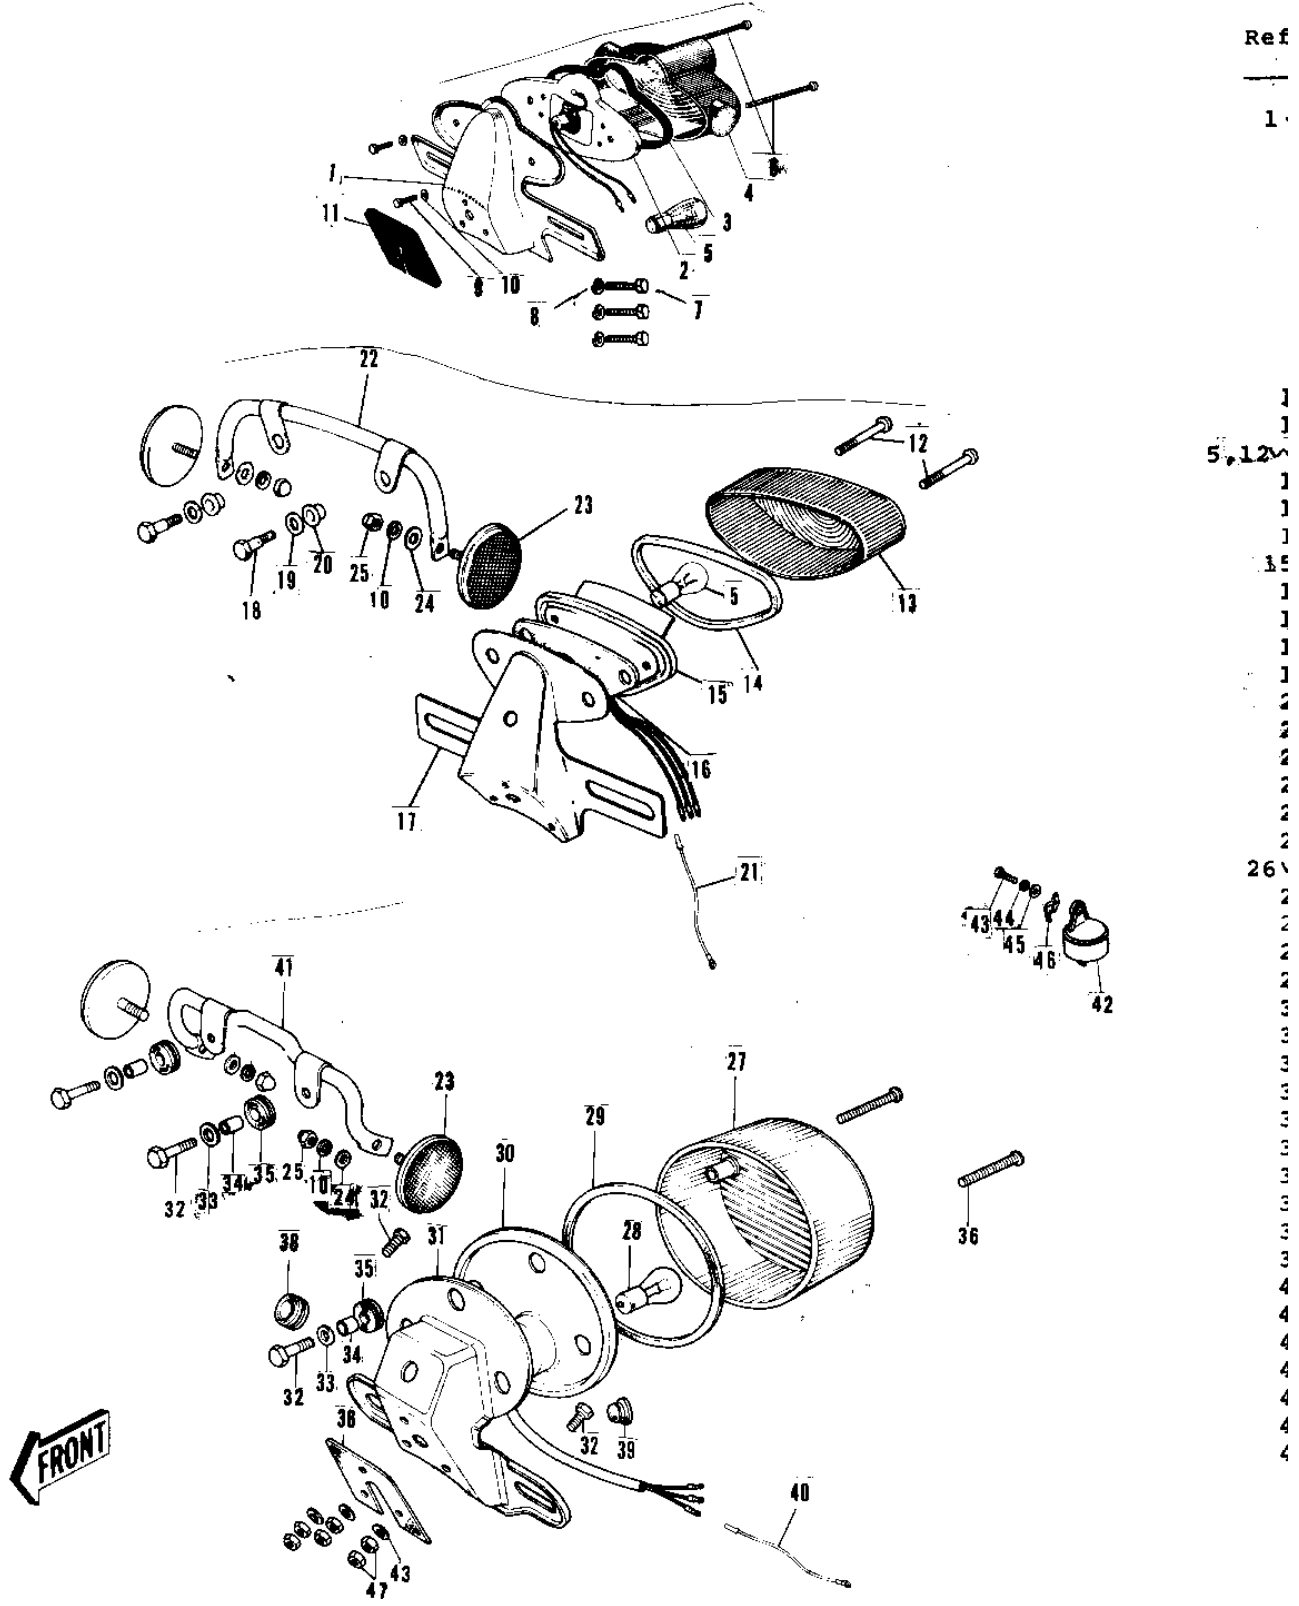

# 1973 G3SS-C PARTS DIAGRAM

TAILLIGHT ('69-73)

## 1973 G3SS-C PARTS LIST

TAILLIGHT ('69-'73)

ITEM NAME	PART NUMBER	QUANTITY
LAMP ASSY-TAIL,BLACK (Ref # 1~10)	23024-019-21	1
BKT LICENSE PLT BLACK (Ref # 1)	23036-007-10	1
SOCKET TAIL LAMP (Ref # 2)	23027-009	1
GASKET TAIL LAMP (Ref # 3)	23028-008	1
LENS TAIL LAMP (Ref # 4)	23026-010	1
BULB 6V 3/21CP (Ref # 5)	92069-023	1
SCREW PAN HEAD 4X50 (Ref # 6)	220E0450	2
BOLT-UPSET,6X12 (Ref # 7)	112G0612	3
WASHER SPRING 6MM (Ref # 8)	461F0600	3
BOLT HEX HEAD 5X10 (Ref # 9)	110B0510	2
WASHER SPRING 5MM (Ref # 10)	461F0500	2
DAMPER TAIL LAMP SHCK (Ref # 11)	35039-002	1