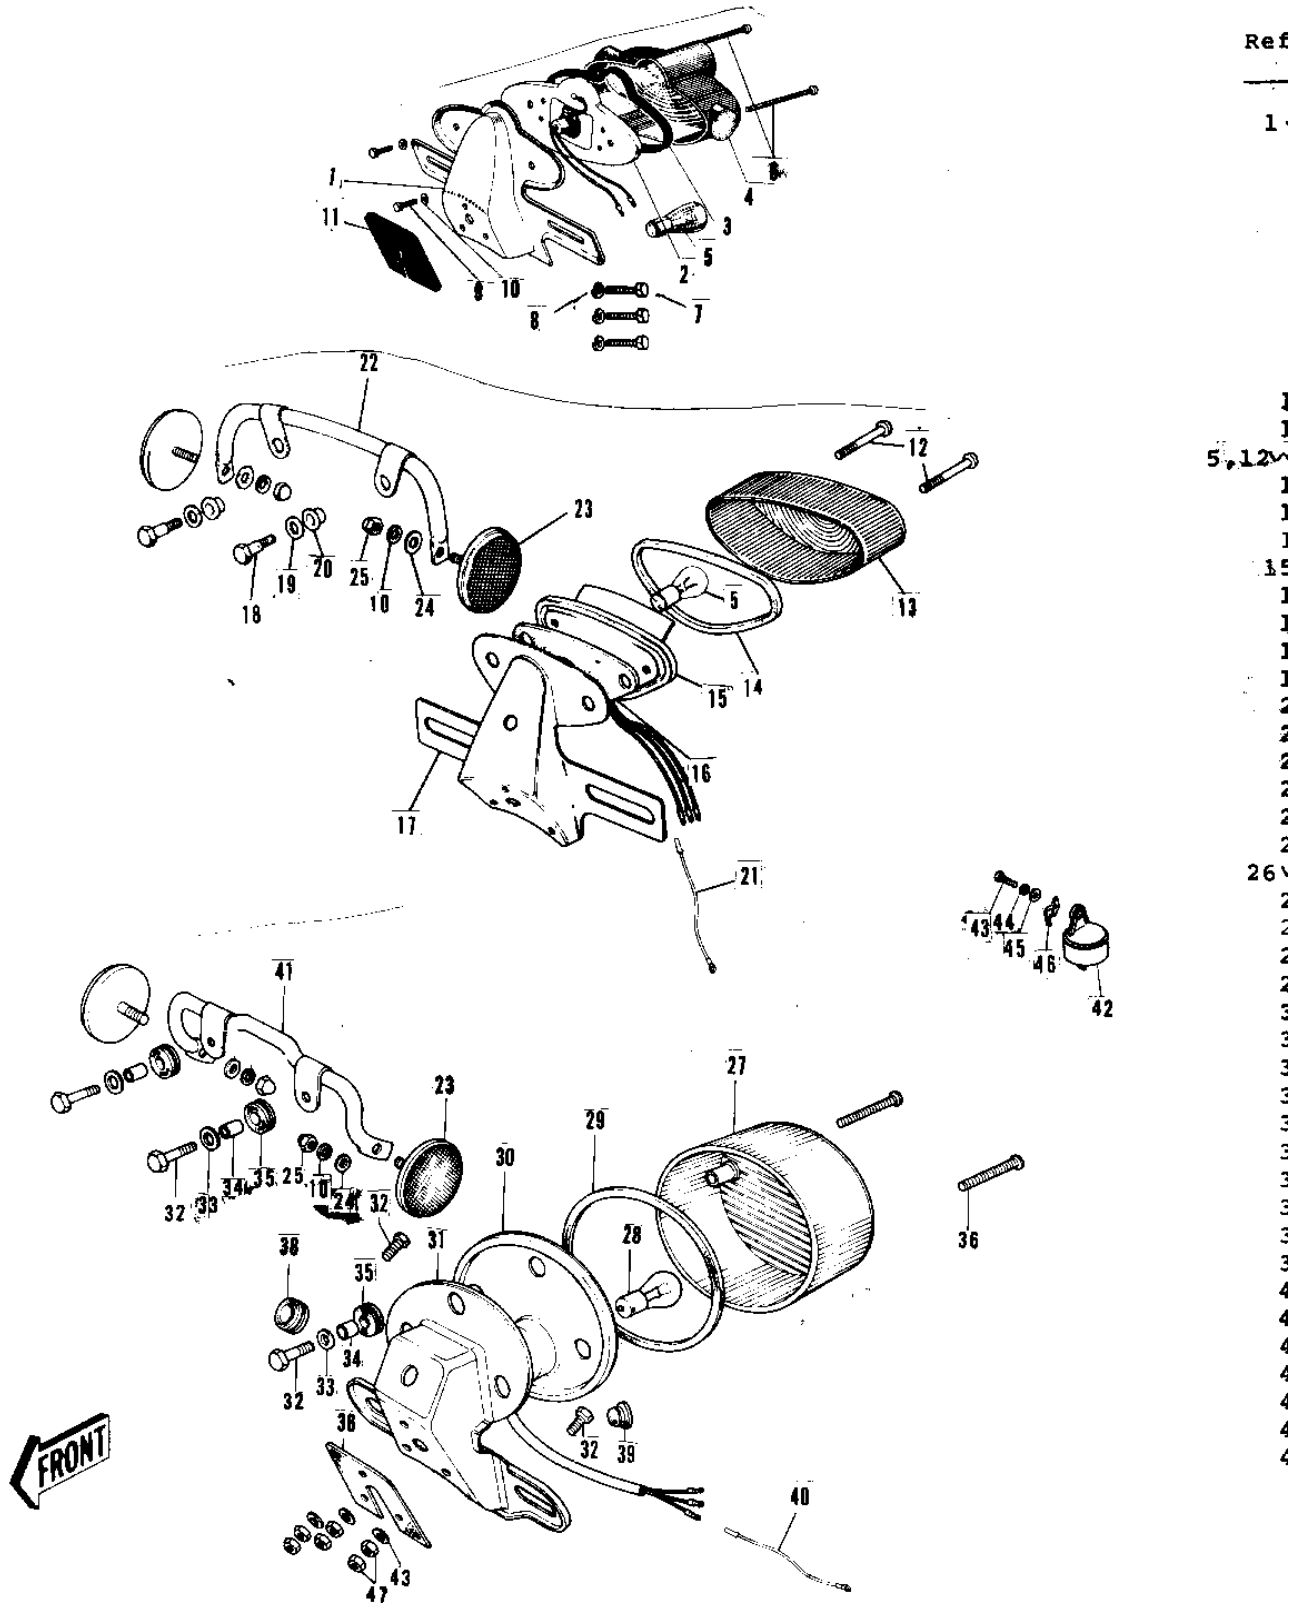

1974 G3SS-D PARTS DIAGRAM

TAILLIGHT ('69-73)

1974 G3SS-D PARTS LIST

TAILLIGHT ('69-'73)

ITEM NAME	PART NUMBER	QUANTITY
LAMP ASSY-TAIL,BLACK (Ref # 1~10)	23024-019-21	1
BKT LICENSE PLT BLACK (Ref # 1)	23036-007-10	1
SOCKET TAIL LAMP (Ref # 2)	23027-009	1
GASKET TAIL LAMP (Ref # 3)	23028-008	1
LENS TAIL LAMP (Ref # 4)	23026-010	1
BULB 6V 3/21CP (Ref # 5)	92069-023	1
SCREW PAN HEAD 4X50 (Ref # 6)	220E0450	2
BOLT-UPSET,6X12 (Ref # 7)	112G0612	3
WASHER SPRING 6MM (Ref # 8)	461F0600	3
BOLT HEX HEAD 5X10 (Ref # 9)	110B0510	2
WASHER SPRING 5MM (Ref # 10)	461F0500	2
DAMPER TAIL LAMP SHCK (Ref # 11)	35039-002	1