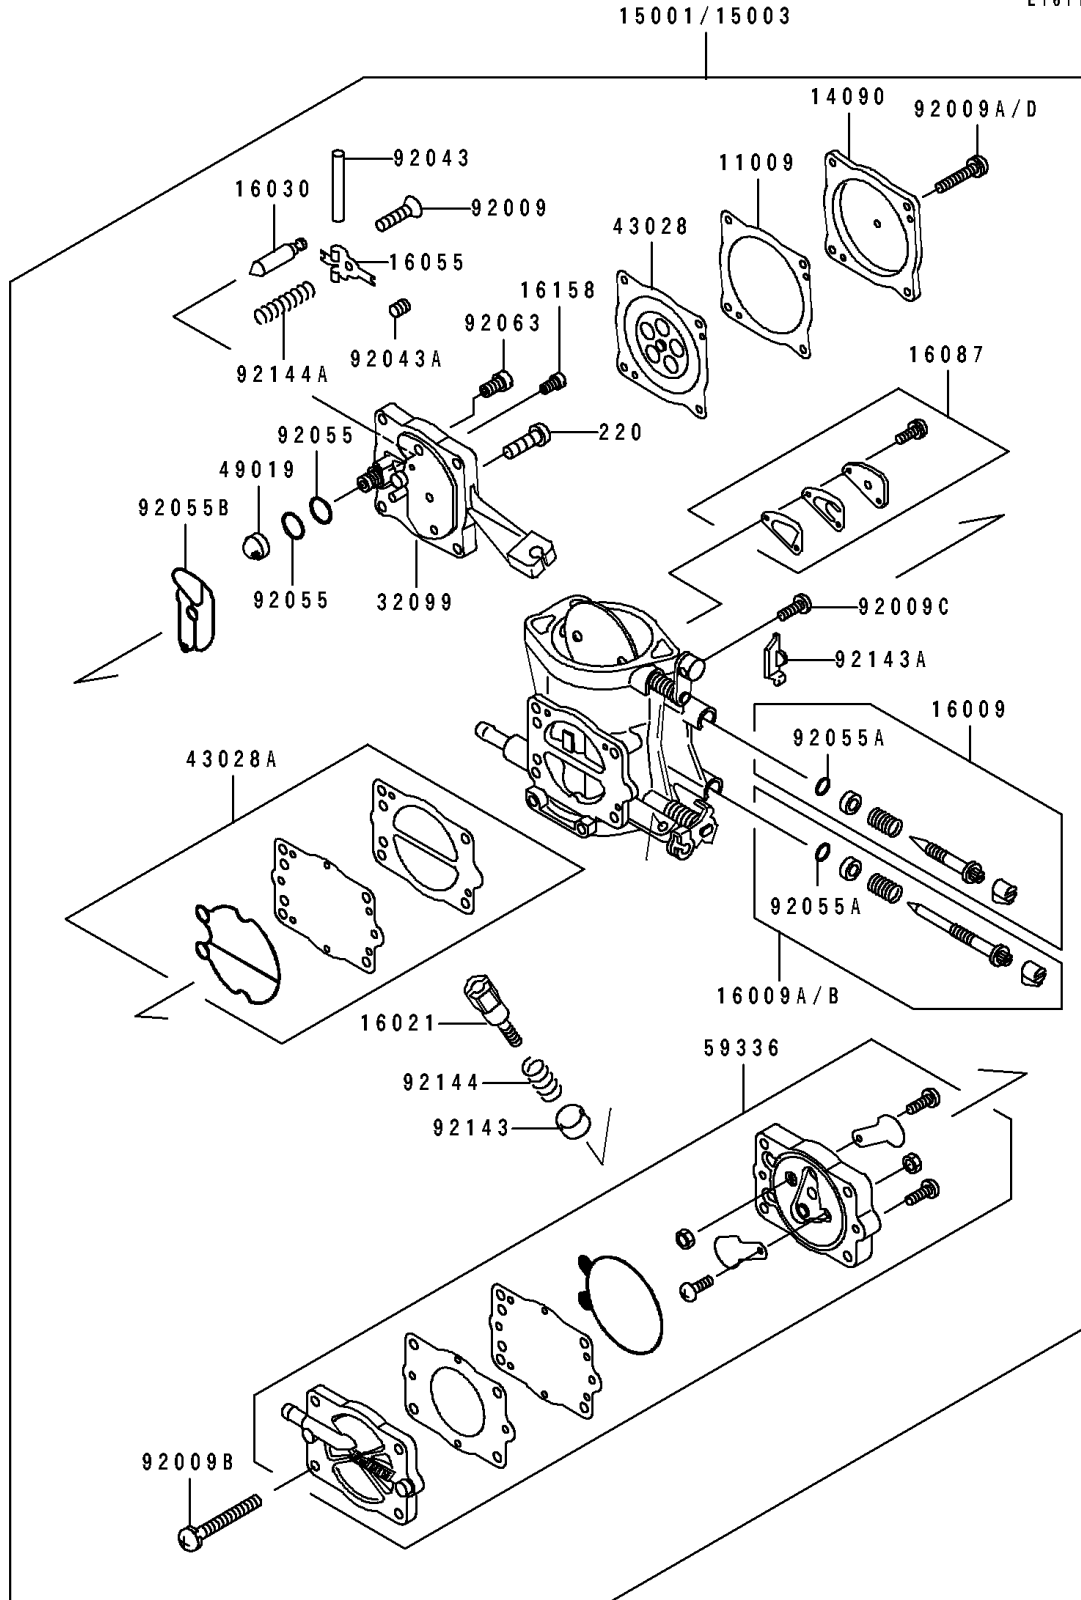

1991 550 SX PARTS DIAGRAM

Carburetor

E1611

1991 550 SX PARTS LIST

Carburetor

ITEM NAME	PART NUMBER	QUANTITY
GASKET,DIAPHRAGM (Ref # 11009)	11009-3730	1
COVER,DIAPHRAGM (Ref # 14090)	14090-3702	1
CARBURETOR-ASSY (Ref # 15001)	15001-3760	1
NEEDLE-JET,MAIN (Ref # 16009)	16009-3711	1
NEEDLE-JET,SLOW (Ref # 16009A)	16009-3712	1
SCREW-THROTTLE STOP (Ref # 16021)	16021-3702	1
VALVE-FLOAT (Ref # 16030)	16030-3701	1
ARM-FLOAT (Ref # 16055)	16055-3701	1
VALVE-CHECK (Ref # 16087)	16087-3703	1
JET-SLOW,#75 (Ref # 16158)	16158-3705	1
CASE,CARBURETOR (Ref # 32099)	32099-3756	1
DIAPHRAGM,CARBURETOR (Ref # 43028)	43028-3704	1
DIAPHRAGM,PUMP (Ref # 43028A)	43028-3706	1
FILTER-FUEL,STRAINER (Ref # 49019)	49019-3707	1
CASE-PUMP (Ref # 59336)	59336-3709	1
SCREW,3X6 (Ref # 92009)	92009-3712	1
SCREW,4X18 (Ref # 92009A)	92009-3782	4
SCREW,5X28 (Ref # 92009B)	92009-3783	4
SCREW,4X6 (Ref # 92009C)	92009-3786	1
PIN,FLOAT (Ref # 92043)	92043-1209	1
PIN,THROTTLE STOP SCREW (Ref # 92043A)	92043-3712	1
RING-O (Ref # 92055)	92055-1246	2
RING-O,ADJUST SCREW (Ref # 92055A)	92055-3713	2
RING-O (Ref # 92055B)	92055-3734	1
JET-MAIN,#145 (Ref # 92063)	92063-3703	1
COLLAR,THROTTLE STOP SCREW (Ref # 92143)	92143-3709	1
COLLAR (Ref # 92143A)	92143-3727	1
SPRING,THROTTLE STOP SCREW (Ref # 92144)	92144-3706	1
SPRING,FLOAT ARM (Ref # 92144A)	92144-3733	1

1991 550 SX PARTS LIST

Carburetor

ITEM NAME	PART NUMBER	QUANTITY
SCREW-PAN-CROS (Ref # 220)	220D0408	1