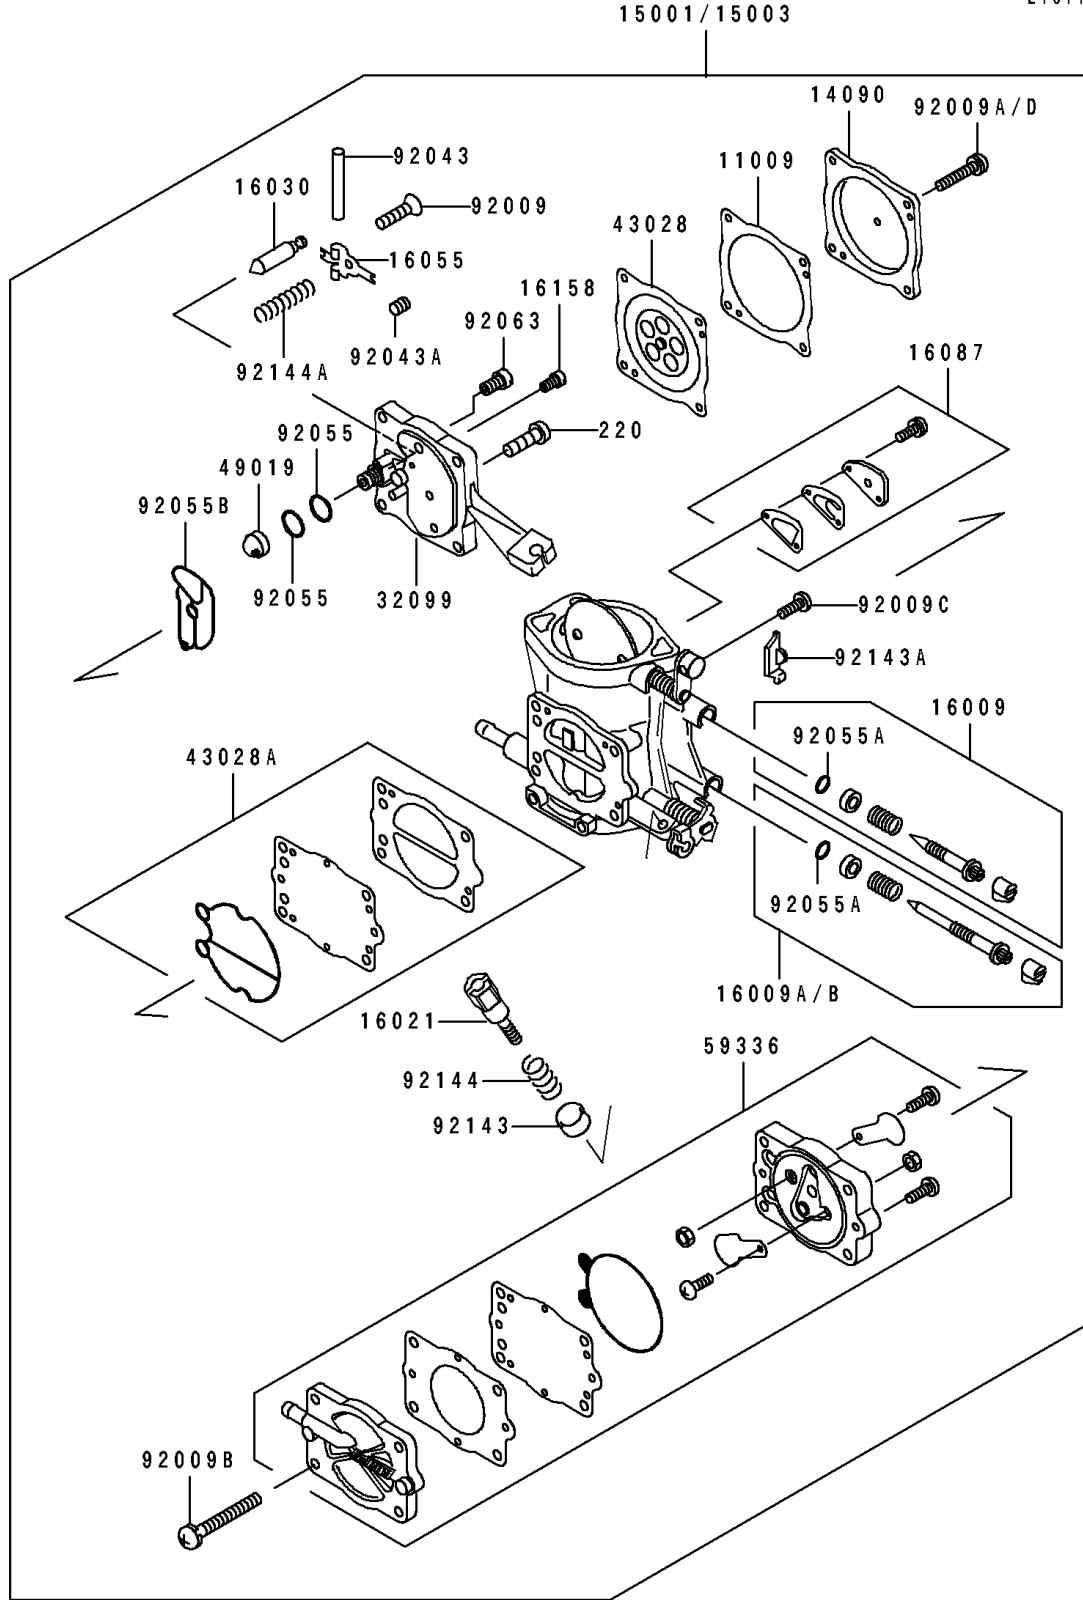

1994 550 SX PARTS DIAGRAM

Carburetor

E1611

1994 550 SX PARTS LIST

Carburetor

ITEM NAME	PART NUMBER	QUANTITY
GASKET,DIAPHRAGM (Ref # 11009)	11009-3730	1
COVER,DIAPHRAGM (Ref # 14090)	14090-3702	1
CARBURETOR-ASSY (Ref # 15001)	15001-3760	1
NEEDLE-JET,MAIN (Ref # 16009)	16009-3711	1
NEEDLE-JET,SLOW (Ref # 16009A)	16009-3712	1
SCREW-THROTTLE STOP (Ref # 16021)	16021-3702	1
VALVE-FLOAT (Ref # 16030)	16030-3701	1
ARM-FLOAT (Ref # 16055)	16055-3701	1
VALVE-CHECK (Ref # 16087)	16087-3703	1
JET-SLOW,#75 (Ref # 16158)	16158-3705	1
CASE,CARBURETOR (Ref # 32099)	32099-3756	1
DIAPHRAGM,CARBURETOR (Ref # 43028)	43028-3704	1
DIAPHRAGM,PUMP (Ref # 43028A)	43028-3706	1
FILTER-FUEL,STRAINER (Ref # 49019)	49019-3707	1
CASE-PUMP (Ref # 59336)	59336-3709	1
SCREW,3X6 (Ref # 92009)	92009-3712	1
SCREW,4X18 (Ref # 92009A)	92009-3782	4
SCREW,5X28 (Ref # 92009B)	92009-3783	4
SCREW,4X6 (Ref # 92009C)	92009-3786	1
PIN,FLOAT (Ref # 92043)	92043-1209	1
PIN,THROTTLE STOP SCREW (Ref # 92043A)	92043-3712	1
RING-O (Ref # 92055)	92055-1246	2
RING-O,ADJUST SCREW (Ref # 92055A)	92055-3713	2
RING-O (Ref # 92055B)	92055-3734	1
JET-MAIN,#145 (Ref # 92063)	92063-3703	1
COLLAR,THROTTLE STOP SCREW (Ref # 92143)	92143-3709	1
COLLAR (Ref # 92143A)	92143-3727	1
SPRING,THROTTLE STOP SCREW (Ref # 92144)	92144-3706	1
SPRING,FLOAT ARM (Ref # 92144A)	92144-3733	1

1994 550 SX PARTS LIST

Carburetor

ITEM NAME	PART NUMBER	QUANTITY
SCREW-PAN-CROS (Ref # 220)	220D0408	1