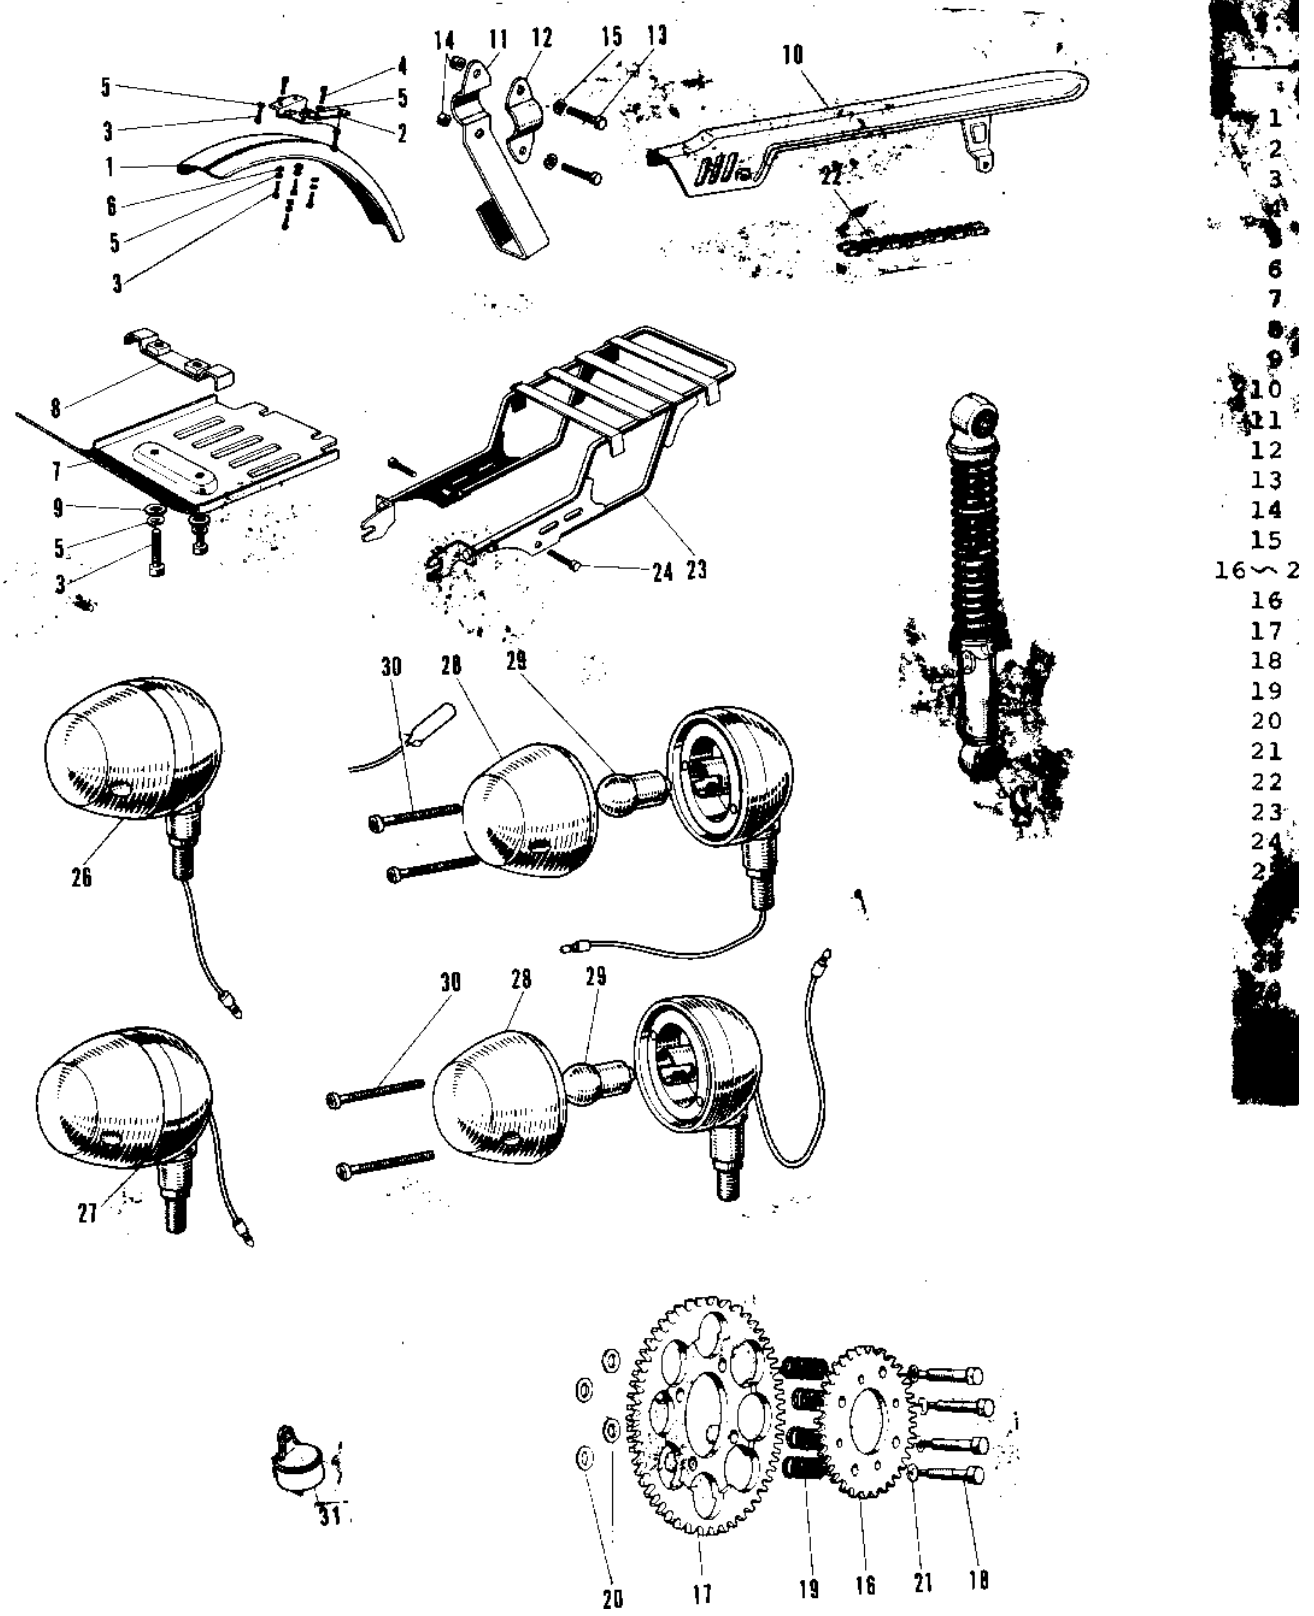

# 1971 G3SS-A PARTS DIAGRAM

OPTIONAL PARTS ('69-'73)

## OPTIONAL PARTS ('69-'73)

ITEM NAME	PART NUMBER	QUANTITY
FENDER-FR (Ref # 1)	35004-017	1
BRACKET FRONT FENDER (Ref # 2)	35012-004	1
BOLT-UPSET,6X12 (Ref # 3)	112G0612	8
BOLT 6X22 (Ref # 4)	112B0622	2
WASHER SPRING 6MM (Ref # 5)	461F0600	10
WASHER PLAIN 6MM (Ref # 6)	411B0600	4
GUARD ENGINE (Ref # 7)	55011-009	1
BRACKET ENGINE GUARD (Ref # 8)	55016-005	1
WASHER PLAIN 6MM (Ref # 9)	410B0600	2
CASE-CHAIN (Ref # 10)	36014-025	1
GUARD CHAIN (Ref # 11)	55020-001	1
STAY CHAIN GUARD (Ref # 12)	55021-001	1
BOLT,8X20 (Ref # 13)	115G0820	2
NUT,8MM (Ref # 14)	311B0800	2
WASHER SPRING 8MM (Ref # 15)	461F0800	2
DUAL SPROCKET ASSY (Ref # 16~21)	42040-004	1
REAR SPROCKET 37T (Ref # 16)	42041-020	1
REAR SPROCKET 59T (Ref # 17)	42041-021	1
BOLT REAR SPROCKET (Ref # 18)	92003-004	4
SPRING REAR SPROCKET (Ref # 19)	42042-002	4
WASHER REAR SPROCKET (Ref # 20)	92022-040	4
WASHER SPRING 10MM (Ref # 21)	461F1000	4
DR CHAIN 428X12 (Ref # 22)	695Y43012	1
CARRIER LUGGAGE (Ref # 23)	53029-028	1
BOLT HEX HEAD 8X63 (Ref # 24)	114B0863	2
SHOCK ABSBR RR (Ref # 25)	45014-036	2
LAMP FRNT TURN SIGNAL (Ref # 26)	23040-021	2
LAMP REAR TURN SIGNAL (Ref # 27)	23043-018	2
LENS TURN SIGNAL LAMP (Ref # 28)	23048-011	4

# 1971 G3SS-A PARTS LIST

OPTIONAL PARTS ('69-'73)

ITEM NAME	PART NUMBER	QUANTITY
BULB,6V 8W (Ref # 29)	92069-042	4
SCREW OVL CNTSNK 3X15 (Ref # 30)	222B0315A	8
RELAY TURN SIGNAL (Ref # 31)	27002-005	1