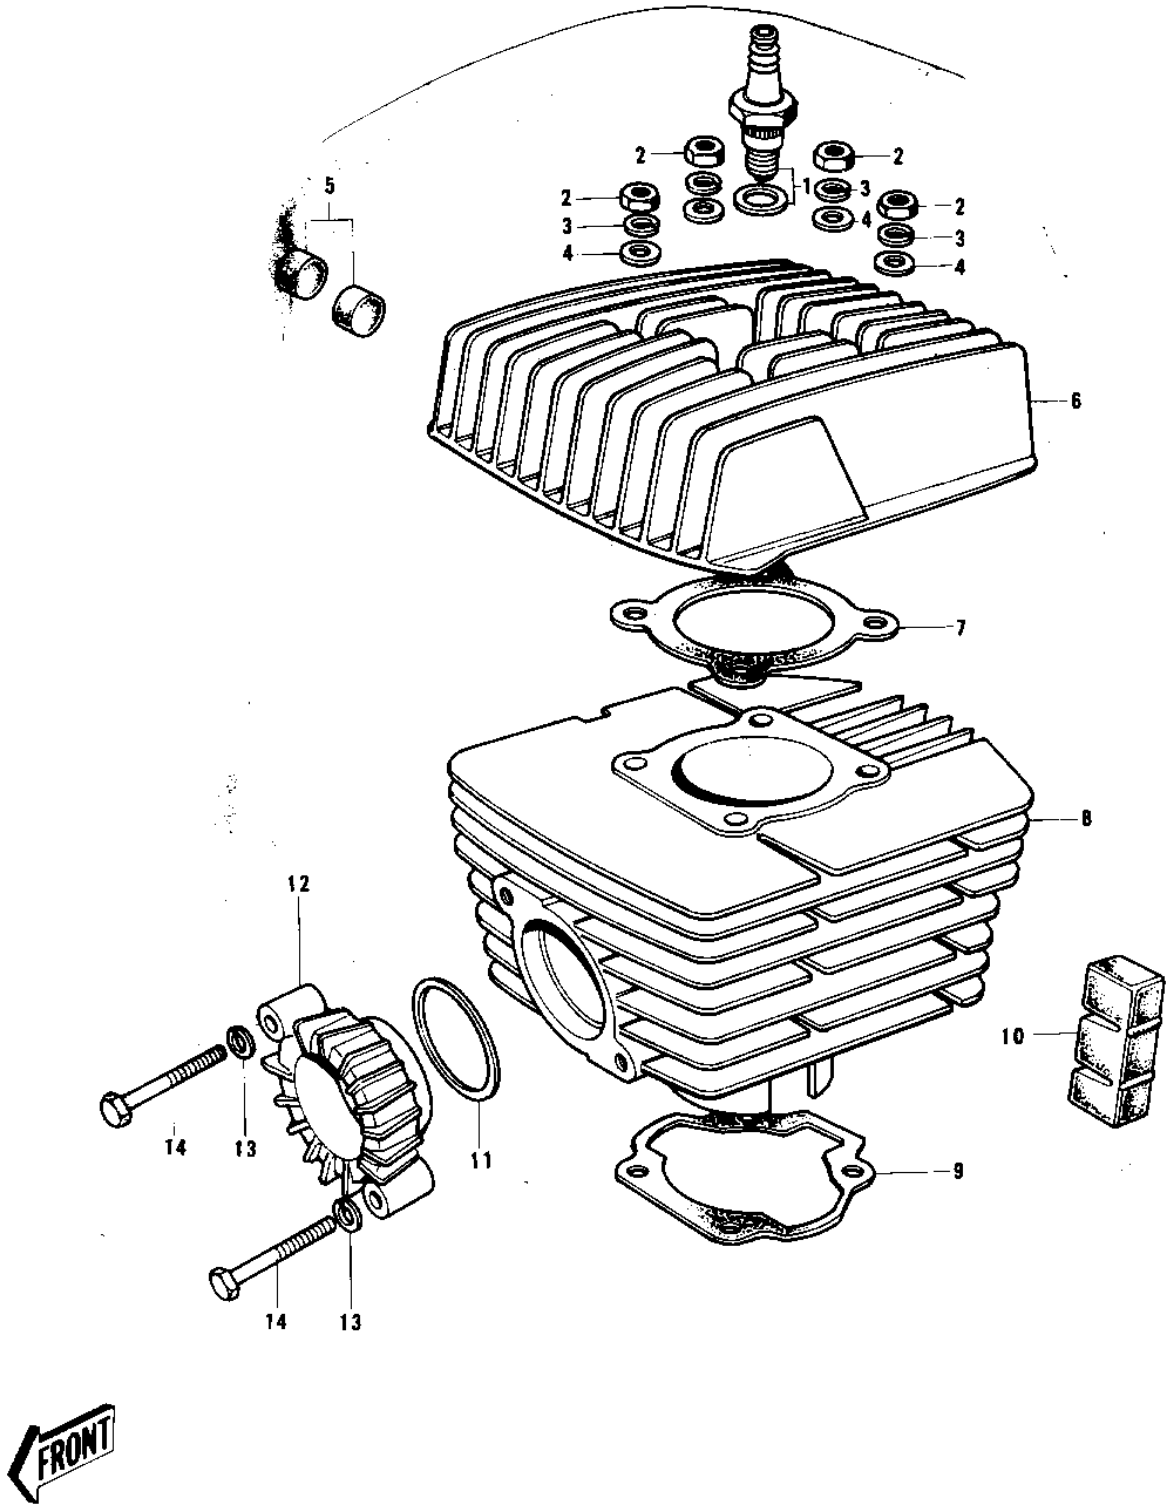

1971 G3SS-A PARTS DIAGRAM

CYLINDER HEAD/CYLINDER (74-75)

1971 G3SS-A PARTS LIST

CYLINDER HEAD/CYLINDER ('74-'75)

ITEM NAME	PART NUMBER	QUANTITY
SPARK PLUGS B8HC (Ref # 1)	92070-010	1
NUT,8MM (Ref # 2)	311B0800	4
WASHER SPRING 8MM (Ref # 3)	461F0800	4
WASHER PLAIN 8MM (Ref # 4)	410B0800	4
DAMPER RUBBER (Ref # 5)	92075-074	8
CYLINDER HEAD (Ref # 6)	11001-075	1
GASKET CYLINDER HEAD (Ref # 7)	11004-015	1
GASKET CYLINDER HEAD (Ref # 7)	11004-033	1
CYLINDER (Ref # 8)	11005-103	1
CYLINDER,BLACK (Ref # 8)	11005-1027	1
GASKET,CYLINDER BASE (Ref # 9)	11060-1200	1
DAMPER RUBBER,CYLIND (Ref # 10)	92075-170	2
GASKET,EXHAUST PIPE (Ref # 11)	11009-1992	1
CLAMP EXHAUST PIPE (Ref # 12)	18069-004	1
WASHER SPRING 6MM (Ref # 13)	461F0600	2
BOLT,HEX HEAD,6X50 (Ref # 14)	110G0650	2