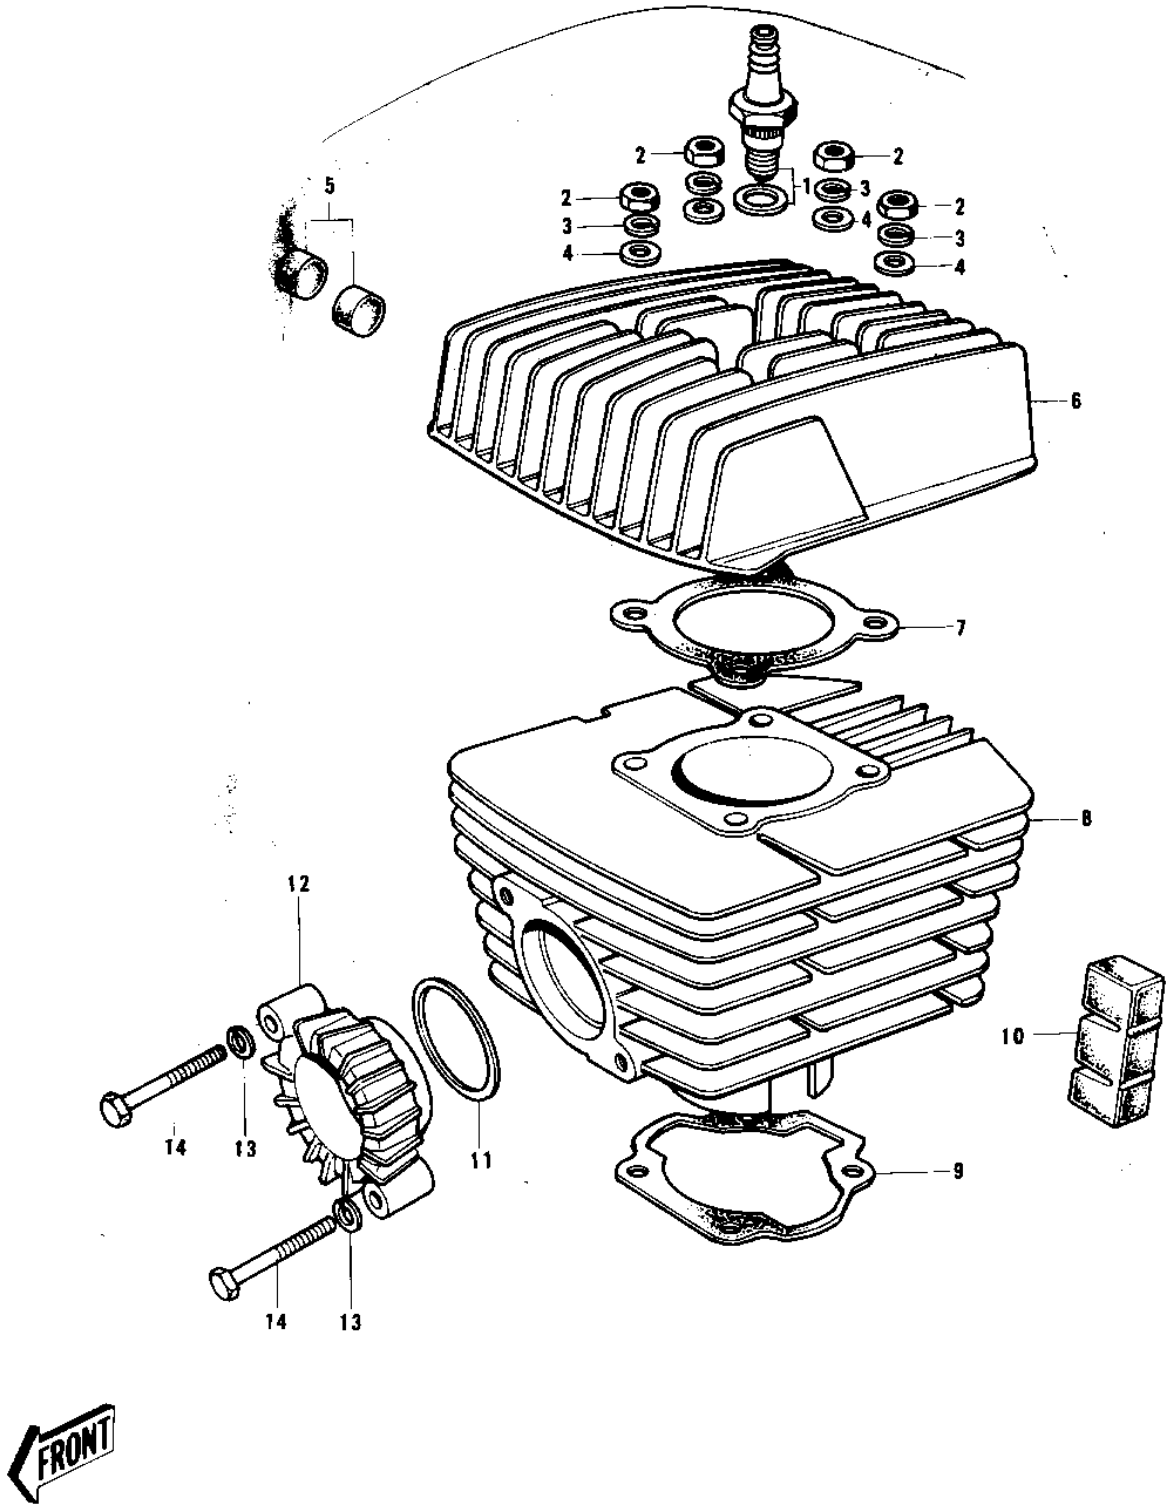

1973 G3SS-C PARTS DIAGRAM

CYLINDER HEAD/CYLINDER (74-75)

1973 G3SS-C PARTS LIST

CYLINDER HEAD/CYLINDER ('74-'75)

ITEM NAME	PART NUMBER	QUANTITY
SPARK PLUGS B8HC (Ref # 1)	92070-010	1
NUT,8MM (Ref # 2)	311B0800	4
WASHER SPRING 8MM (Ref # 3)	461F0800	4
WASHER PLAIN 8MM (Ref # 4)	410B0800	4
DAMPER RUBBER (Ref # 5)	92075-074	8
CYLINDER HEAD (Ref # 6)	11001-075	1
GASKET CYLINDER HEAD (Ref # 7)	11004-015	1
GASKET CYLINDER HEAD (Ref # 7)	11004-033	1
CYLINDER (Ref # 8)	11005-103	1
CYLINDER,BLACK (Ref # 8)	11005-1027	1
GASKET,CYLINDER BASE (Ref # 9)	11060-1200	1
DAMPER RUBBER,CYLIND (Ref # 10)	92075-170	2
GASKET,EXHAUST PIPE (Ref # 11)	11009-1992	1
CLAMP EXHAUST PIPE (Ref # 12)	18069-004	1
WASHER SPRING 6MM (Ref # 13)	461F0600	2
BOLT,HEX HEAD,6X50 (Ref # 14)	110G0650	2