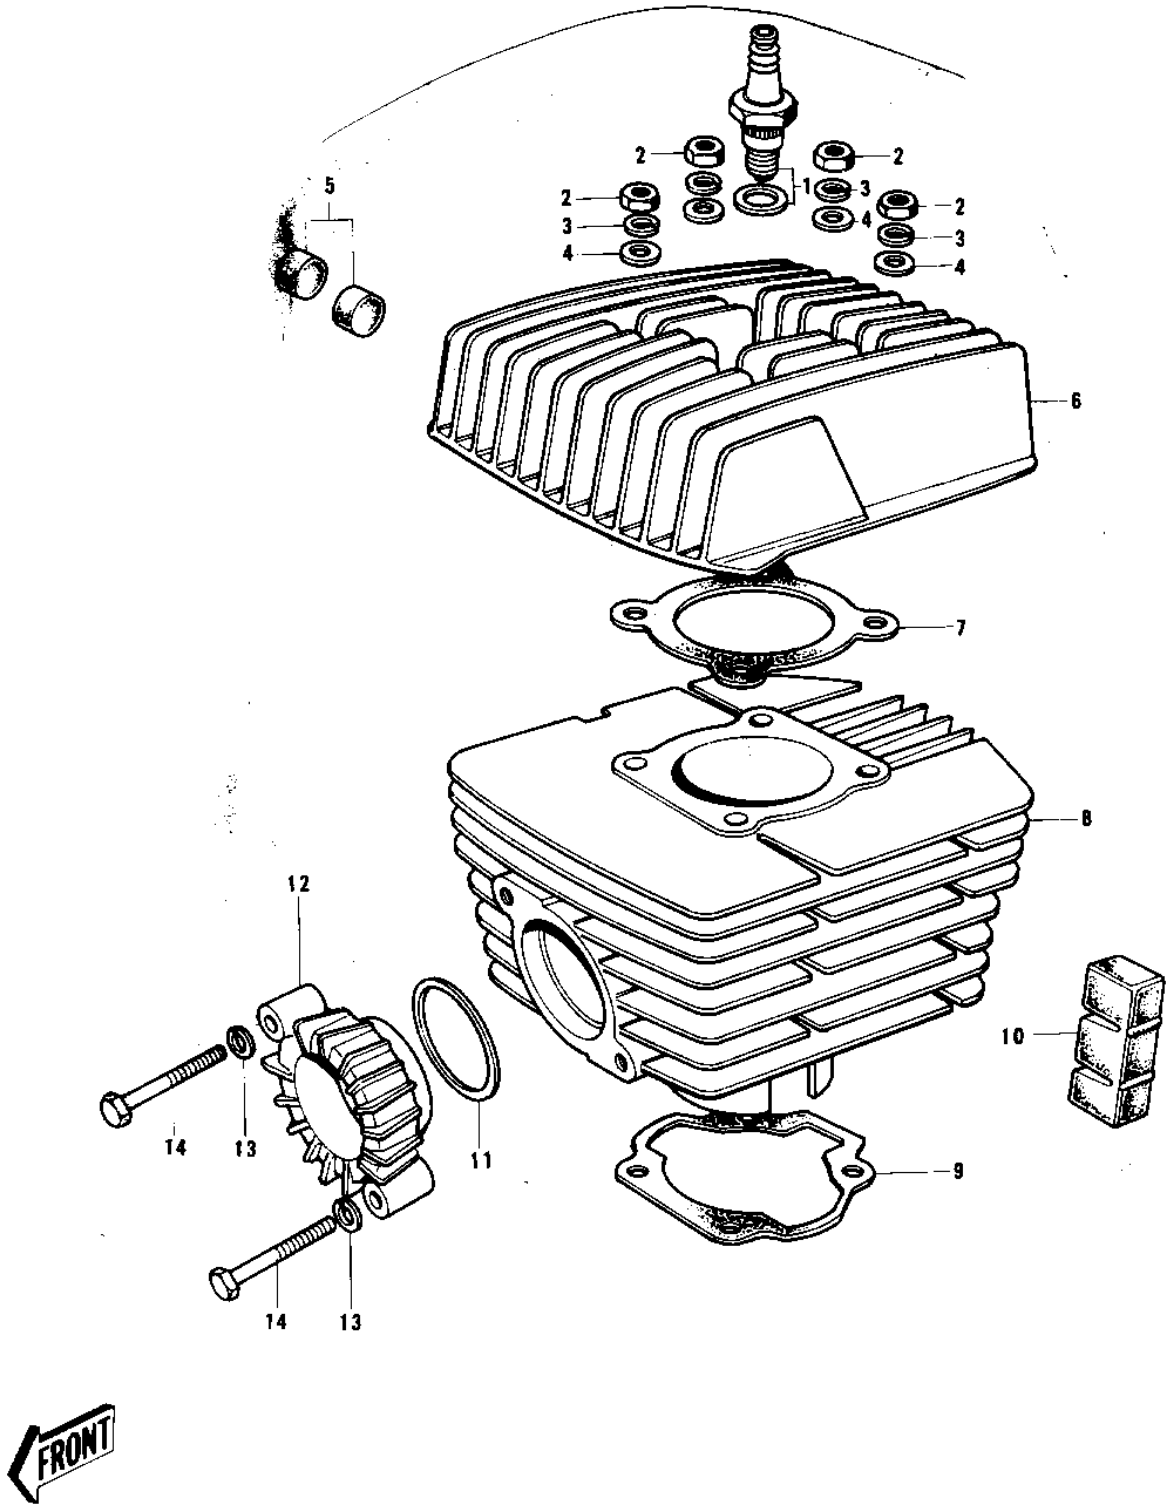

1974 G3SS-D PARTS DIAGRAM

CYLINDER HEAD/CYLINDER (74-75)

1974 G3SS-D PARTS LIST

CYLINDER HEAD/CYLINDER ('74-'75)

ITEM NAME	PART NUMBER	QUANTITY
SPARK PLUGS B8HC (Ref # 1)	92070-010	1
NUT,8MM (Ref # 2)	311B0800	4
WASHER SPRING 8MM (Ref # 3)	461F0800	4
WASHER PLAIN 8MM (Ref # 4)	410B0800	4
DAMPER RUBBER (Ref # 5)	92075-074	8
CYLINDER HEAD (Ref # 6)	11001-075	1
GASKET CYLINDER HEAD (Ref # 7)	11004-015	1
GASKET CYLINDER HEAD (Ref # 7)	11004-033	1
CYLINDER (Ref # 8)	11005-103	1
CYLINDER,BLACK (Ref # 8)	11005-1027	1
GASKET,CYLINDER BASE (Ref # 9)	11060-1200	1
DAMPER RUBBER,CYLIND (Ref # 10)	92075-170	2
GASKET,EXHAUST PIPE (Ref # 11)	11009-1992	1
CLAMP EXHAUST PIPE (Ref # 12)	18069-004	1
WASHER SPRING 6MM (Ref # 13)	461F0600	2
BOLT,HEX HEAD,6X50 (Ref # 14)	110G0650	2